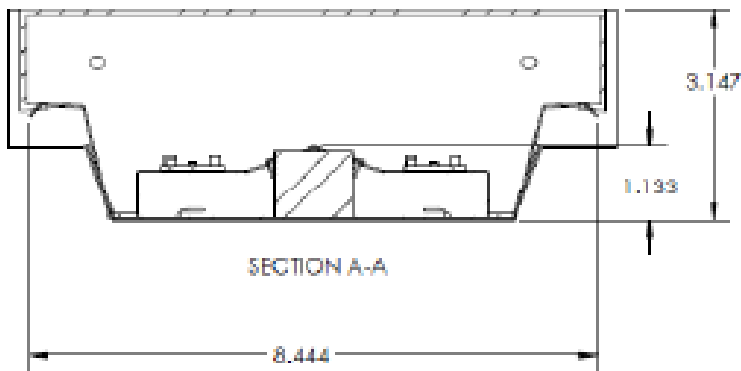

FEATURES & BENEFITS

- Min CRI 82
- Corrosion and scratch resistant
- Nominal 9" width with a shallow design
- Clear acrylic diffuser with prismatic bottom and ribbed linear sides
- Diffuser self-aligns and hinges from either side for easy maintenance
- Available in lengths from 24 to 48 inches - (2' & 4' lengths)
- Single or continuous row mounting capability
- Surface, stem or chain mountable
- ETL Listed for damp location

DIMENSIONS

DLC Listed	
770-48LED23DMVxx	xx=30,35,40,50
770-48LED35DMVxx	xx=30,35,40,50
770-48LED48DMVxx	xx=30,35,40,50
770-48LED56DMVxx	xx=30,35,40,50

JOB NAME:

CAT#:

TYPE:

ORDERING

EXAMPLE: 770 24 LED 12 DMV 30 EM WP

JOB NAME:

CAT#:

TYPE:

DIMENSIONS

24L

Section View

48L

NOTE: Values shown are typical or recorded under standardized conditions at 25°C. Actual performance may vary based on environment or application. Specifications are subject to change without notice. We reserve the right to change design, materials, LED's and finish in any way that will not alter installed appearance or reduce function and performance.