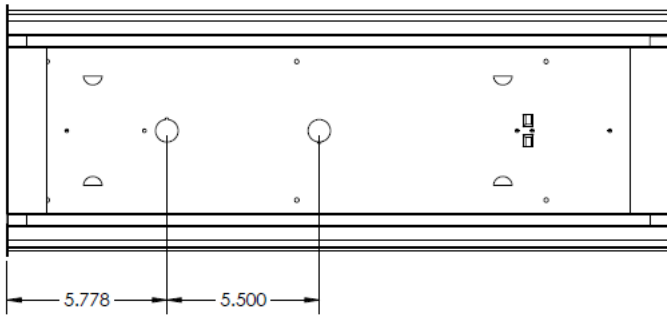

FEATURES & BENEFITS

- Min CRI 82
- Corrosion and scratch resistant
- Nominal 9" width with a shallow design
- Clear acrylic diffuser with prismatic bottom and ribbed linear sides
- Diffuser self-aligns and hinges from either side for easy maintenance
- Available in lengths from 24 to 48 inches - (2' & 4' lengths)
- Single or continuous row mounting capability
- Surface, stem or chain mountable
- ETL Listed for damp location

JOB NAME:

CAT#:

TYPE:

DIMENSIONS

24L

Section View

48L

NOTE: Values shown are typical or recorded under standardized conditions at 25°C. Actual performance may vary based on environment or application. Specifications are subject to change without notice. We reserve the right to change design, materials, LED's and finish in any way that will not alter installed appearance or reduce function and performance.