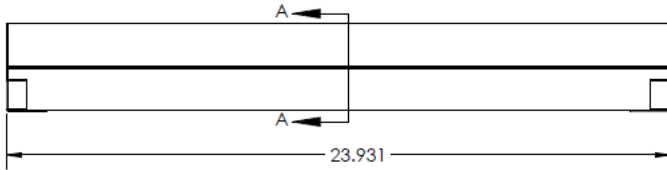

FEATURES & BENEFITS

- Min CRI 82
- Corrosion and scratch resistant
- Nominal 9" width with a shallow design
- Clear acrylic diffuser with prismatic bottom and ribbed linear sides
- Diffuser self-aligns and hinges from either side for easy maintenance
- Available in lengths from 24 to 48 inches - (2' & 4' lengths)
- Single or continuous row mounting capability
- Surface, stem or chain mountable
- ETL Listed for damp location

JOB NAME:

CAT#:

TYPE:

DIMENSIONS

24L

Section View

48L

NOTE: Values shown are typical or recorded under standardized conditions at 25°C. Actual performance may vary based on environment or application. Specifications are subject to change without notice. We reserve the right to change design, materials, LED's and finish in any way that will not alter installed appearance or reduce function and performance.