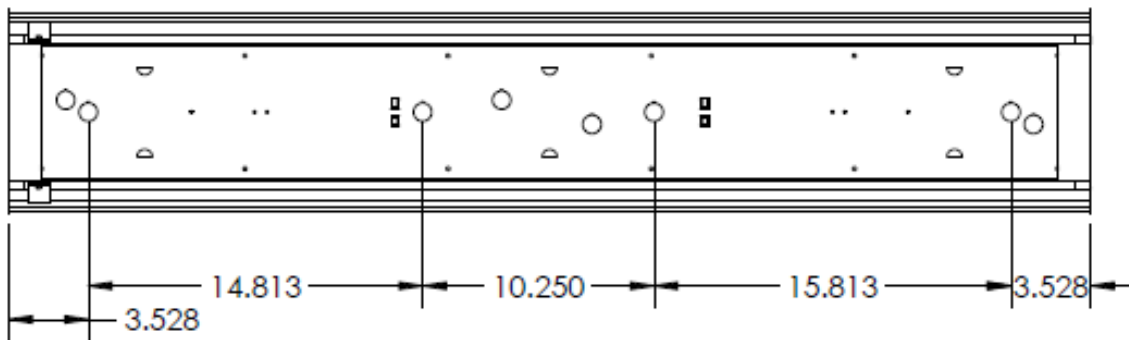

FEATURES & BENEFITS

- Min CRI 82
- Corrosion and scratch resistant
- Nominal 9" width with a shallow design
- Clear acrylic diffuser with prismatic bottom and ribbed linear sides
- Diffuser self-aligns and hinges from either side for easy maintenance
- Available in lengths from 24 to 48 inches - (2' & 4' lengths)
- Single or continuous row mounting capability
- Surface, stem or chain mountable
- ETL Listed for damp location

JOB NAME:

CAT#:

TYPE:

DIMENSIONS

24L

Section View

48L

NOTE: Values shown are typical or recorded under standardized conditions at 25°C. Actual performance may vary based on environment or application. Specifications are subject to change without notice. We reserve the right to change design, materials, LED's and finish in any way that will not alter installed appearance or reduce function and performance.