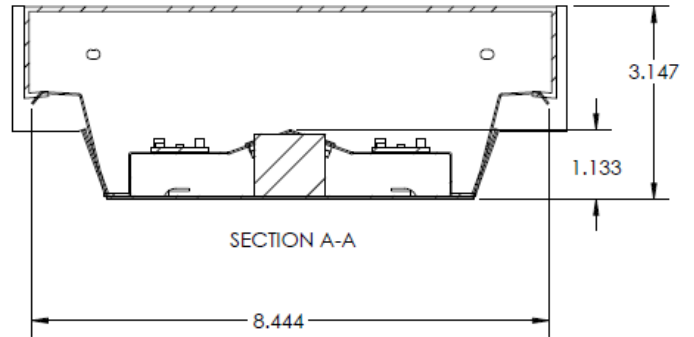

FEATURES & BENEFITS

- Min CRI 82
- Corrosion and scratch resistant
- Nominal 9" width with a shallow design
- Clear acrylic diffuser with prismatic bottom and ribbed linear sides
- Diffuser self-aligns and hinges from either side for easy maintenance
- Available in lengths from 24 to 48 inches - (2' & 4' lengths)
- Single or continuous row mounting capability
- Surface, stem or chain mountable
- ETL Listed for damp location

JOB NAME:

CAT#:

TYPE:

DIMENSIONS

24L

Section View

48L

NOTE: Values shown are typical or recorded under standardized conditions at 25°C. Actual performance may vary based on environment or application. Specifications are subject to change without notice. We reserve the right to change design, materials, LED's and finish in any way that will not alter installed appearance or reduce function and performance.