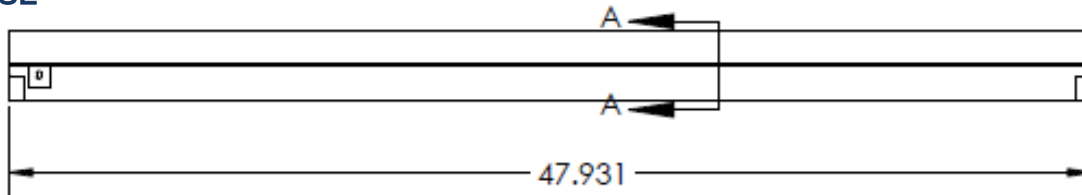

Housing and ends are die-formed and embossed from cold rolled steel. Inspection knockouts provided for mounting to junction box. Driver cover snaps into place eliminating the need for tools when accessing. Diffuser hinges from either side in a lift and shift manner and is self-centering. End caps may be butted together for continuous row mounting. Knockouts are provided for stem mounting.

FEATURES & BENEFITS

- Min CRI 82
- Corrosion and scratch resistant
- Nominal 9" width with a shallow design
- Clear acrylic diffuser with prismatic bottom and ribbed linear sides
- Diffuser self-aligns and hinges from either side for easy maintenance
- Available in lengths from 24 to 48 inches - (2' & 4' lengths)
- Single or continuous row mounting capability
- Surface, stem or chain mountable
- ETL Listed for damp location

JOB NAME:

CAT#:

TYPE:

DIMENSIONS

24L

Section View

48L

NOTE: Values shown are typical or recorded under standardized conditions at 25°C. Actual performance may vary based on environment or application. Specifications are subject to change without notice. We reserve the right to change design, materials, LED's and finish in any way that will not alter installed appearance or reduce function and performance.