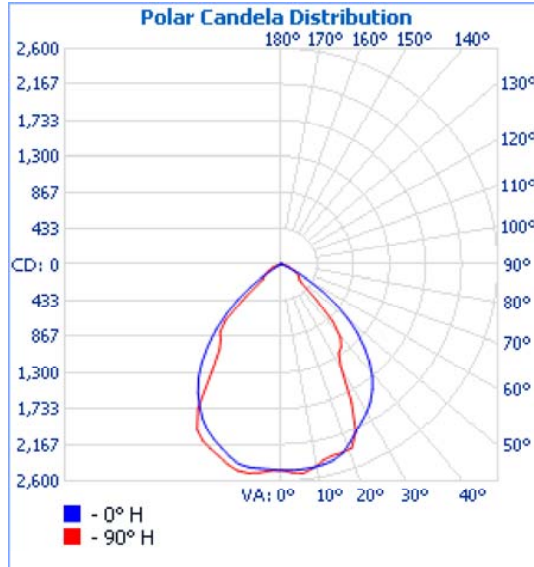

DRAWINGS & IMAGES

48"

96"

End

PHOTOMETRICS

48" - LVS648LJ48W4000LDMV40KWH

Zonal Lumen Summary

Zone	Lumens	% Luminaire
0-30	1,929.3	47.8%
0-40	2,925.9	72.5%
0-60	3,952.2	97.9%
60-90	84.2	2.1%
70-100	12.2	0.3%
90-120	0.0	0%
0-90	4,036.5	100%
90-180	0.0	0%
0-180	4,036.5	100%

96" - LVS696LJ96W8000LDMV40KWHHC3015WWH

Zonal Lumen Summary

Zone	Lumens	% Luminaire
0-30	3,858.6	47.8%
0-40	5,851.9	72.5%
0-60	7,904.5	97.9%
60-90	168.4	2.1%
70-100	24.3	0.3%
90-120	0.0	0%
0-90	8,072.9	100%
90-180	0.0	0%
0-180	8,072.9	100%