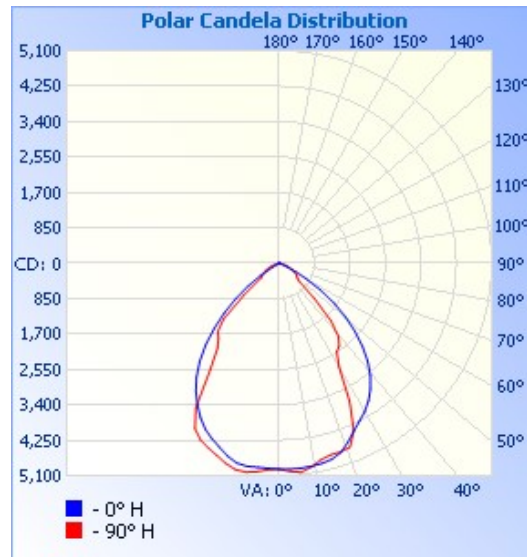

DRAWINGS & IMAGES

48"

96"

End

PHOTOMETRICS

48" - LVS648LJ48W4000LDMV40KWH

Zonal Lumen Summary

Zone	Lumens	% Luminaire
0-30	1,929.3	47.8%
0-40	2,925.9	72.5%
0-60	3,952.2	97.9%
60-90	84.2	2.1%
70-100	12.2	0.3%
90-120	0.0	0%
0-90	4,036.5	100%
90-180	0.0	0%
0-180	4,036.5	100%

96" - LVS696LJ96W8000LDMV40KWHHC3015WWH

Zonal Lumen Summary

Zone	Lumens	% Luminaire
0-30	3,858.6	47.8%
0-40	5,851.9	72.5%
0-60	7,904.5	97.9%
60-90	168.4	2.1%
70-100	24.3	0.3%
90-120	0.0	0%
0-90	8,072.9	100%
90-180	0.0	0%
0-180	8,072.9	100%