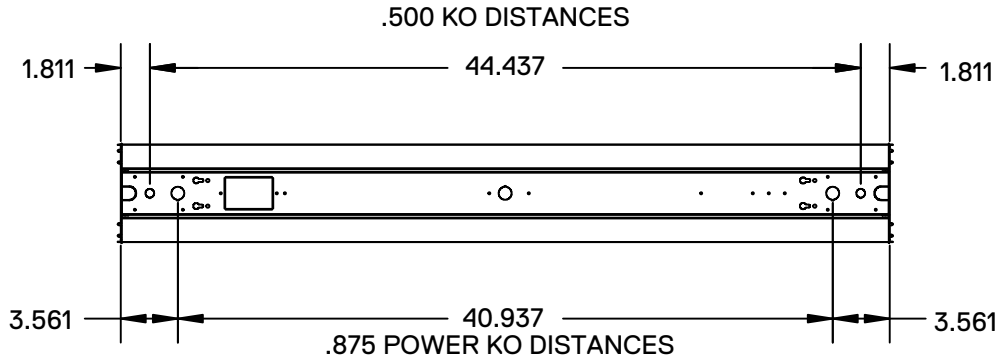

DRAWINGS & IMAGES

48"

96"

End

PHOTOMETRICS

48" - LVS648LJ48W4000LDMV40KWH

Zonal Lumen Summary

Zone	Lumens	% Luminaire
0-30	1,929.3	47.8%
0-40	2,925.9	72.5%
0-60	3,952.2	97.9%
60-90	84.2	2.1%
70-100	12.2	0.3%
90-120	0.0	0%
0-90	4,036.5	100%
90-180	0.0	0%
0-180	4,036.5	100%