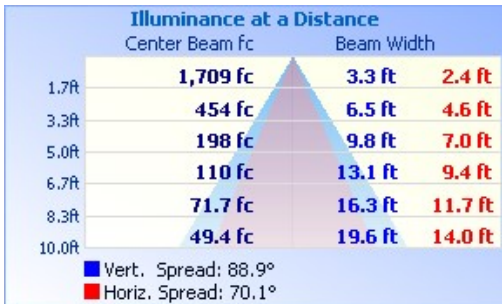

DRAWINGS & IMAGES

48"

96"

End

PHOTOMETRICS

48" - LVS648LJ48W4000LDMV40KWH

Zonal Lumen Summary

Zone	Lumens	% Luminaire
0-30	1,929.3	47.8%
0-40	2,925.9	72.5%
0-60	3,952.2	97.9%
60-90	84.2	2.1%
70-100	12.2	0.3%
90-120	0.0	0%
0-90	4,036.5	100%
90-180	0.0	0%
0-180	4,036.5	100%

96" - LVS696LJ96W8000LDMV40KWHHC3015WWH

Zonal Lumen Summary

Zone	Lumens	% Luminaire
0-30	3,858.6	47.8%
0-40	5,851.9	72.5%
0-60	7,904.5	97.9%
60-90	168.4	2.1%
70-100	24.3	0.3%
90-120	0.0	0%
0-90	8,072.9	100%
90-180	0.0	0%
0-180	8,072.9	100%