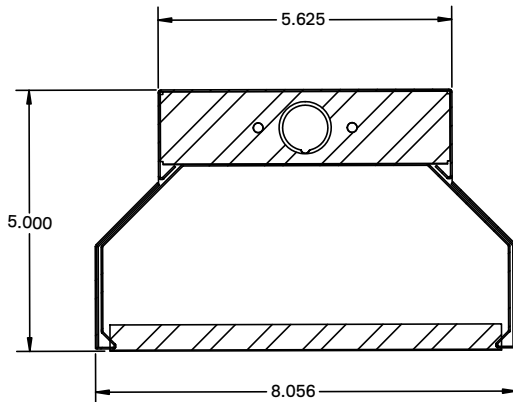

DRAWINGS & IMAGES

48"

96"

End

PHOTOMETRICS

48" - LVS648LJ48W4000LDMV40KWH

Zonal Lumen Summary

Zone	Lumens	% Luminaire
0-30	1,929.3	47.8%
0-40	2,925.9	72.5%
0-60	3,952.2	97.9%
60-90	84.2	2.1%
70-100	12.2	0.3%
90-120	0.0	0%
0-90	4,036.5	100%
90-180	0.0	0%
0-180	4,036.5	100%