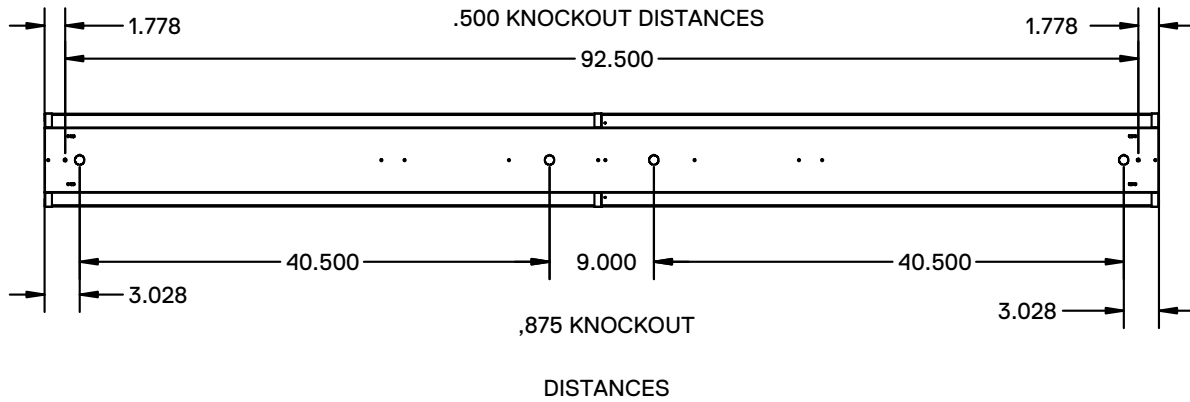

DRAWINGS & IMAGES

48"

96"

End

PHOTOMETRICS

48" - LVS648LJ48W4000LDMV40KWH

Zonal Lumen Summary

Zone	Lumens	% Luminaire
0-30	1,929.3	47.8%
0-40	2,925.9	72.5%
0-60	3,952.2	97.9%
60-90	84.2	2.1%
70-100	12.2	0.3%
90-120	0.0	0%
0-90	4,036.5	100%
90-180	0.0	0%
0-180	4,036.5	100%