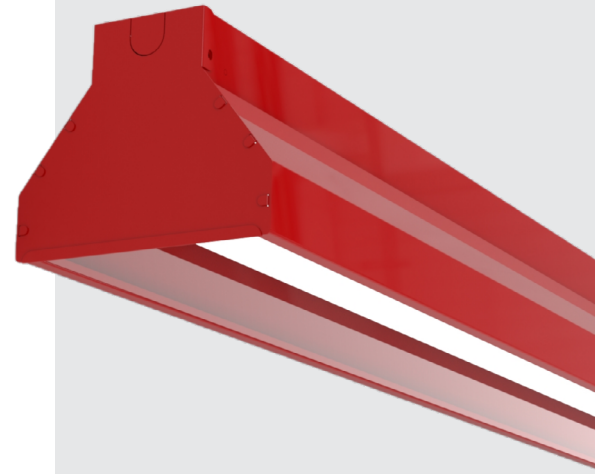

Texas Fluorescents
Reinvented

CATALOG#: _____
PROJECT: _____
TYPE: _____

Series LVS6

6" Industrial Linear LED Pendant

A direct lighting fixture that makes a bold statement, complementing design elements such as stone, metal, brick and glass. Industrial look provides a modern aesthetic. Available standard in galvanized steel finish or powder coated black. Mounts with cable kit. Optional louver is matte silver anodized parabolic.

CONSTRUCTION

Die formed cold-rolled steel body with heavy duty construction. Mates with parabolic louver.

LOUVER

Matte silver anodized, parabolic, with optional slots on the side of the louver. End cap completes the finished louvered look.

MOUNTING

Fixtures can be surface mounted to the ceiling or pendant hung by stem or cable. Welded heavy-gauge steel flanges can be ordered to accept 3/8" threaded stems. Alignment brackets are available for continuous row mounting.

TYPICAL OPTIONS & ACCESSORIES

Emergency ballasts, cord sets, whips, occupancy sensors, hanging kits, wire guards. Contact factory for additional options.

DIMENSIONS

48L - 48"L x 6"W x 5.25"H
96L - 96"L x 6"W x 5.25"H

FEATURES & BENEFITS

- Suitable for dry and damp locations
- Standard black, white or silver finishes; ask factory for custom finish options
- Optional parabolic louver available
- CRI >80 standard, 90 optional
- L70: >50,000 Hours
- Dimming: 0-10V 120-277V standard, 120V ELV/TRIAC optional
- Multiple Kelvin Temperatures Available (3000K, 3500K, 4000K and 5000K); ask factory about RGBW option
- Variety of lumen packages and wattages based on use of programmable drivers
- Emergency battery backup available
- Power factor >0.90
- 5 year warranty