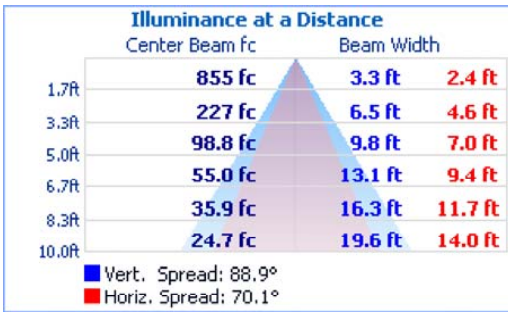

DRAWINGS & IMAGES

48"

96"

End

PHOTOMETRICS

48" - LVS648LJ48W4000LDMV40KWH

Zonal Lumen Summary

Zone	Lumens	% Luminaire
0-30	1,929.3	47.8%
0-40	2,925.9	72.5%
0-60	3,952.2	97.9%
60-90	84.2	2.1%
70-100	12.2	0.3%
90-120	0.0	0%
0-90	4,036.5	100%
90-180	0.0	0%
0-180	4,036.5	100%