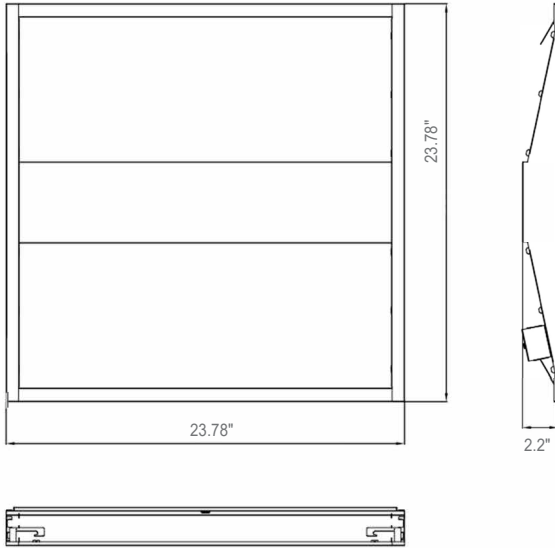

DRAWINGS & PHOTOS

2x2