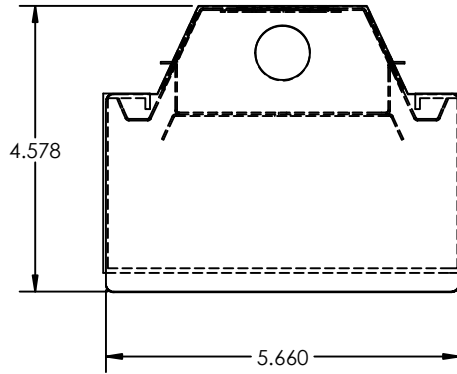

DRAWINGS & IMAGES

END