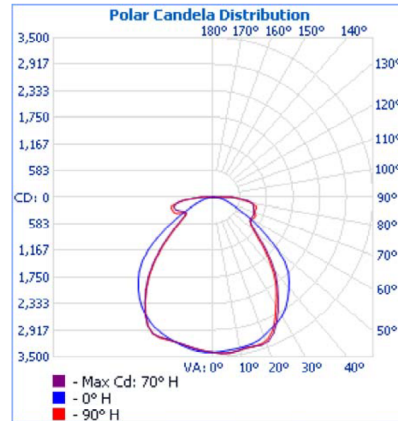

SERIES	LENS MATERIAL	LENGTH	WATTAGE* & LUMENS*	DRIVER	COLOR**	
201	A Clear Prismatic Acrylic #8 Pattern	48L 48"	S24W2800L	24 Watts 2800 Lumens	DMV 0-10V Dimming	30K 3000K 80CRI
			S32W4000L	32 Watts 4000 Lumens	G120 ELV/TRIAC Dimming at 120V only	35K 3500K 80CRI
			S48W5700L	48 Watts 5700 Lumens	D1MV 0-10V Dimming (dim to 1%)	40K 4000K 80CRI
			H72W8700L	72 Watts 8700 Lumens		50K 5000K 80CRI
				930K 3000K 90CRI		
		96L 96"	S48W5600L	48 Watts 5600 Lumens		935K 3500K 90CRI
			S65W8000L	65 Watts 8000 Lumens		940K 4000K 90CRI
			S97W11400L	97 Watts 11400 Lumens		950K 5000K 90CRI

OPTIONS	
WP	6ft. 3 wire 18 gauge whip
WP10	6ft. 4 wire 18 gauge whip
WG	Wire Guard

*Programmable LED drivers allow custom configured wattages and corresponding lumens.
 ** Consult factory 5000K 90CRI availability.
 NOTE: Values shown are typical or recorded under standardized conditions at 25°C. Actual performance may vary based environment or application. Specifications are subject to change without notice. We reserve the right to change design, materials, LED's and finish in any way that will not alter installed appearance or reduce function and performance.

DRAWINGS & IMAGES

END

LENS OPTIONS

SERIES	DESCRIPTIONS
0201A48L	Replacement Acrylic lens for 48"L
0201A96L	Replacement Acrylic lens for 96"L

48L BACK

96L BACK

PHOTOMETRICS

201A48LH72W8700LDMV40K

Zonal Lumen Summary

Zone	Lumens	% Luminaire
0-30	2,715.3	31%
0-40	4,385.0	50.1%
0-60	6,855.0	78.3%
60-90	1,802.1	20.6%
70-100	1,184.1	13.5%
90-120	97.0	1.1%
0-90	8,657.1	98.9%
90-180	97.0	1.1%
0-180	8,754.1	100%