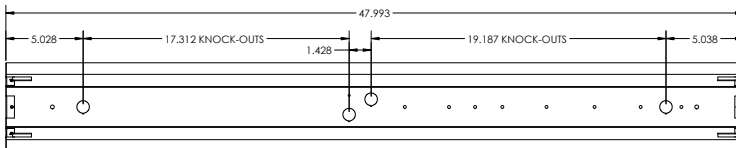

OPTIONS	
WP	6ft. 3 wire 18 gauge whip
WP10	6ft. 4 wire 18 gauge whip
WG	Wire Guard

*Programmable LED drivers allow custom configured wattages and corresponding lumens.
 ** Consult factory 5000K 90CRI availability.
 NOTE: Values shown are typical or recorded under standardized conditions at 25°C. Actual performance may vary based environment or application. Specifications are subject to change without notice. We reserve the right to change design, materials, LED's and finish in any way that will not alter installed appearance or reduce function and performance.

DRAWINGS & IMAGES

END

LENS OPTIONS

SERIES	DESCRIPTIONS
0201A48L	Replacement Acrylic lens for 48"L
0201A96L	Replacement Acrylic lens for 96"L

48L BACK

96L BACK

PHOTOMETRICS

201A48LH72W8700LDMV40K