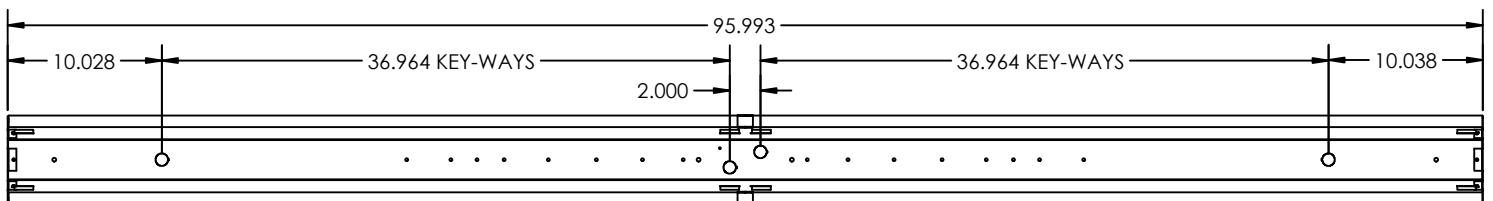

DRAWINGS & IMAGES

END

LENS OPTIONS

SERIES	DESCRIPTIONS
0201A48L	Replacement Acrylic lens for 48"L
0201A96L	Replacement Acrylic lens for 96"L

48L BACK

96L BACK

PHOTOMETRICS

201A48LH72W8700LDMV40K