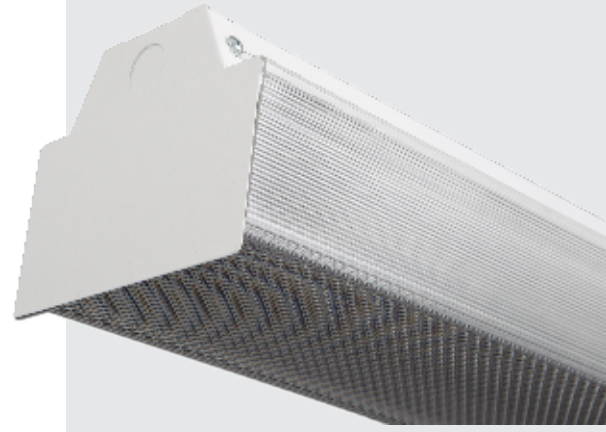

Series 201

LED Narrow 5.75" Wraparound Surface Mount

This Series 201 wraparound is suitable for a wide variety of applications, such as hallways and smaller spaces with corners. It has a narrow cross-section, a full wireway for more uniform light distribution and a clear acrylic #8 pattern lens. The Series 201 features chaise nipple end caps for continuous run layouts.

CONSTRUCTION

Housing is 22 gauge baked white enamel cold-rolled steel body and ends. 20 gauge can be supplied. Wiring knockouts are provided on back and end of housing. Lens is held with "lift-and-shift" method. Uses a crystal clear prismatic diffuser extruded from 100% virgin acrylic that will maintain its color under normal conditions, indefinitely.

MOUNTING

Surface mount or suspended.

DIMENSIONS

4 ft.- 48L x 5.75W x 4.60H

8 ft.- 96L x 5.75W x 4.60H

FEATURES & BENEFITS

- Available in 4ft and 8ft
- Easy Installations
- Ideal for kitchen, laundry rooms, garage or office
- Variety of lumen packages / wattages through use of programmable drivers
- Multiple color temperatures available (3000K, 3500K, 4000K and 5000K); consult factory for RGBW option
- Emergency battery backup available
- CRI: >80 standard, 90 optional
- L70: >50,000 hrs
- Dimming: 0-10V 120-277V standard, 120 ELV/TRIAC optional
- Power factor: >0.90
- Suitable for dry and damp locations
- 5 year warranty

CATALOG#: _____
 PROJECT: _____
 TYPE: _____

Series 201

LED Narrow 5.75" Wraparound
 Surface Mount

ORDER INFORMATION

Factory at your fingertips. Fill in the blanks to create your part number or create a custom configuration.