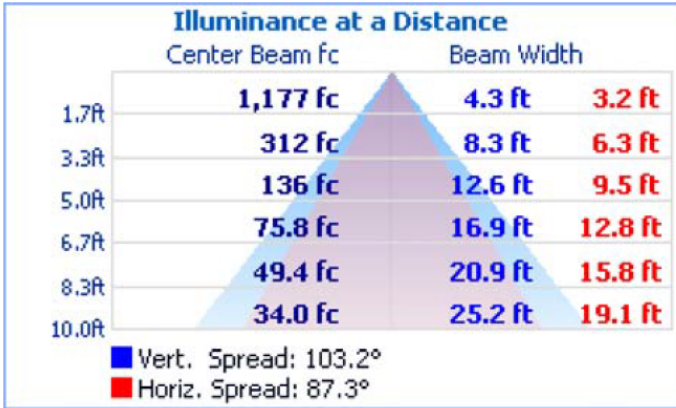

DRAWINGS & IMAGES

END

LENS OPTIONS

SERIES	DESCRIPTIONS
0201A48L	Replacement Acrylic lens for 48"L
0201A96L	Replacement Acrylic lens for 96"L

48L BACK

96L BACK

PHOTOMETRICS

201A48LH72W8700LDMV40K

Zonal Lumen Summary

Zone	Lumens	% Luminaire
0-30	2,715.3	31%
0-40	4,385.0	50.1%
0-60	6,855.0	78.3%
60-90	1,802.1	20.6%
70-100	1,184.1	13.5%
90-120	97.0	1.1%
0-90	8,657.1	98.9%
90-180	97.0	1.1%
0-180	8,754.1	100%