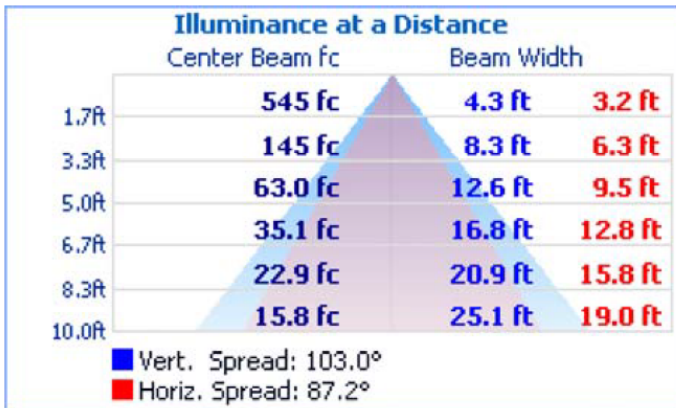

201A48LS32W4000LDMV40K

Zonal Lumen Summary

Zone	Lumens	% Luminaire
0-30	1,263.2	31.6%
0-40	2,043.7	51.2%
0-60	3,165.5	79.2%
60-90	787.6	19.7%
70-100	520.8	13%
90-120	41.4	1%
0-90	3,953.1	99%
90-180	41.4	1%
0-180	3,994.4	100%