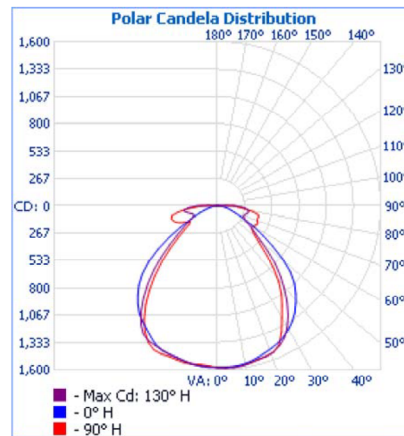

201A48LS32W4000LDMV40K

Zonal Lumen Summary

Zone	Lumens	% Luminaire
0-30	1,263.2	31.6%
0-40	2,043.7	51.2%
0-60	3,165.5	79.2%
60-90	787.6	19.7%
70-100	520.8	13%
90-120	41.4	1%
0-90	3,953.1	99%
90-180	41.4	1%
0-180	3,994.4	100%