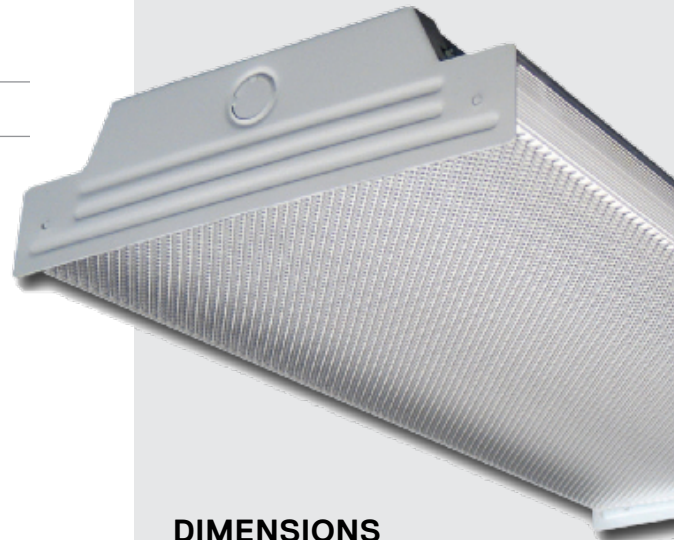

CONSTRUCTION

The socket bars and wireway covers of Series 200 fixtures quickly snap into place for easy installation and maintenance. Along the entire lengths of their housings, these wraparounds have been engineered for strength, rigidity and uniformity; their bodies and ends are die-blanked, pierced and formed using 20-gauge cold-rolled prime steel.

DIFFUSERS

Saylite's crystal-clear Series 200 diffuser is extruded from 100% virgin acrylic that will indefinitely maintain its color under normal conditions (no yellowing over time). The "Lift-and-Shift" diffuser is designed to be easily moved out of the way for fast access to the luminaire and easy relamping or cleaning. It has also been designed to remain attached when removed (hanging off either side of the housing) for convenient, two-hand maintenance. Linear prisms on the interior side walls direct light towards the ceiling for indirect lighting. The bottom is composed of evenly-spaced patterns of conical prisms that yield low brightness, glare-free, diffused light.

OPTIONS & ACCESSORIES

Emergency Battery Backup Capability, whips, suspension mounted.

DIMENSIONS

- 2ft. varieties:
  - 24"L x 11.25"W x 3.4"H
  - 24"L x 15.2"W x 3.4"H
- 4ft. varieties:
  - 48"L x 11.25"W x 3.4"H
  - 48"L x 15.2"W x 3.4"H
- 8ft. varieties:
  - 96"L x 11.25"W x 3.4"H
  - 96"L x 15.2"W x 3.4"H

FEATURES & BENEFITS

- Acquisition-friendly spec-grade surface mount LED wraparounds available in six sizes
- Rugged construction
- High-quality Saylite diffuser that will maintain clarity over time (no yellowing)
- Multiple lumen package and wattage options for your specific application
- Available in many Kelvin temperature options (3000K, 3500K, 4000K, 5000K)
- Ideal for schools, offices and retail applications
- Rated for dry and damp locations
- CRI >80 (Consult for 90 CRI options)
- >50,000 hrs of L70 LED life
- Dimming: 0-10Volt 120-277V (120 ELV/TRIAC avail)
- Power factor >0.90

Intertek