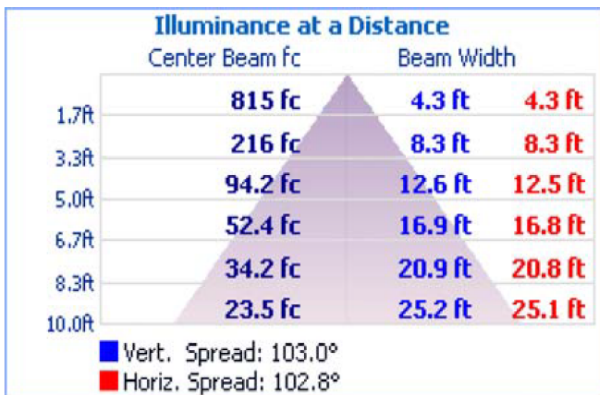

200A424LS48W6000LDMV40K

Zonal Lumen Summary

Zone	Lumens	% Luminaire
0-30	1,879.1	31.1%
0-40	3,119.8	51.6%
0-60	5,228.9	86.6%
60-90	796.1	13.2%
70-100	355.1	5.9%
90-120	16.4	0.3%
0-90	6,025.0	99.7%
90-180	16.4	0.3%
0-180	6,041.4	100%