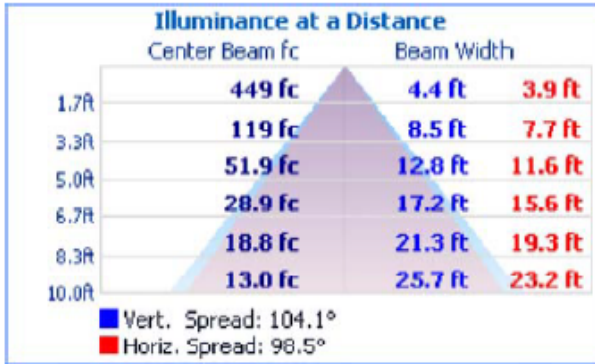

PHOTOMETRICS

200A224LS28W3300LDMV40K

Zonal Lumen Summary

Zone	Lumens	% Luminaire
0-30	1,067.3	32%
0-40	1,773.0	53.2%
0-60	2,895.6	86.9%
60-90	432.1	13%
70-100	197.9	5.9%
90-120	4.1	0.1%
0-90	3,327.8	99.9%
90-180	4.1	0.1%
0-180	3,331.9	100%