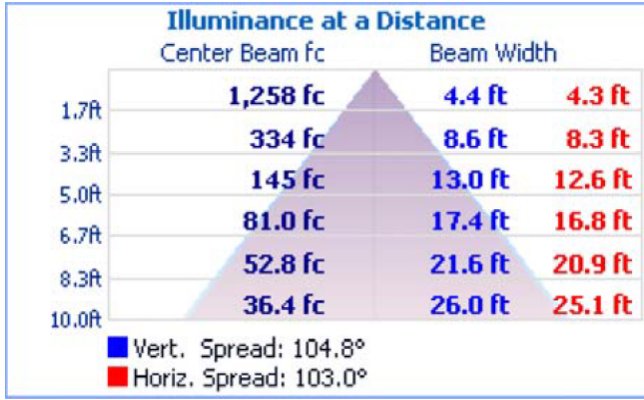

CATALOG#: _____

PROJECT: _____

TYPE: _____

Series 200

Surface Mount LED Spec-Grade
Wide Wraparound

PHOTOMETRICS

200A448LS72W9500LDMV40K

Zonal Lumen Summary

Zone	Lumens	% Luminaire
0-30	2,904.2	30.6%
0-40	4,817.4	50.7%
0-60	8,156.8	85.9%
60-90	1,313.8	13.8%
70-100	595.0	6.3%
90-120	27.9	0.3%
0-90	9,470.6	99.7%
90-180	27.9	0.3%
0-180	9,498.5	100%