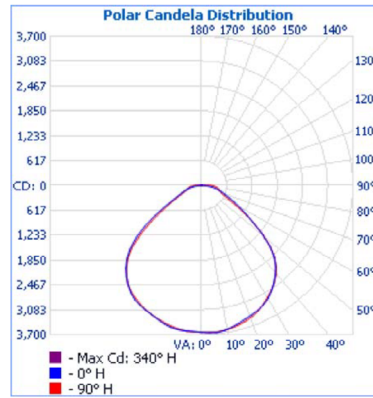

200A424LS48W6000LDMV40K

Zonal Lumen Summary

Zone	Lumens	% Luminaire
0-30	1,879.1	31.1%
0-40	3,119.8	51.6%
0-60	5,228.9	86.6%
60-90	796.1	13.2%
70-100	355.1	5.9%
90-120	16.4	0.3%
0-90	6,025.0	99.7%
90-180	16.4	0.3%
0-180	6,041.4	100%

CATALOG#: _____

PROJECT: _____

TYPE: _____

Series 200

Surface Mount LED Spec-Grade
Wide Wraparound

PHOTOMETRICS

200A448LS72W9500LDMV40K

Zonal Lumen Summary

Zone	Lumens	% Luminaire
0-30	2,904.2	30.6%
0-40	4,817.4	50.7%
0-60	8,156.8	85.9%
60-90	1,313.8	13.8%
70-100	595.0	6.3%
90-120	27.9	0.3%
0-90	9,470.6	99.7%
90-180	27.9	0.3%
0-180	9,498.5	100%

DLC Listed Items