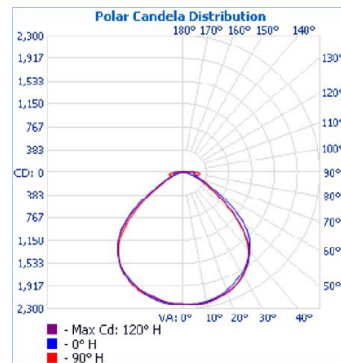

PHOTOMETRICS

200A224LS28W3300LDMV40K

Zonal Lumen Summary

Zone	Lumens	% Luminaire
0-30	1,067.3	32%
0-40	1,773.0	53.2%
0-60	2,895.6	86.9%
60-90	432.1	13%
70-100	197.9	5.9%
90-120	4.1	0.1%
0-90	3,327.8	99.9%
90-180	4.1	0.1%
0-180	3,331.9	100%

200A248LS48W5600LDMV40K

Zonal Lumen Summary

Zone	Lumens	% Luminaire
0-30	1,785.3	31.6%
0-40	2,957.9	52.3%
0-60	4,916.5	87%
60-90	712.9	12.6%
70-100	347.1	6.1%
90-120	24.7	0.4%
0-90	5,629.4	99.6%
90-180	24.7	0.4%
0-180	5,654.1	100%