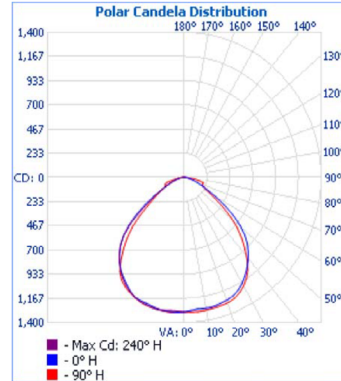

PHOTOMETRICS

200A224LS28W3300LDMV40K

Zonal Lumen Summary

Zone	Lumens	% Luminaire
0-30	1,067.3	32%
0-40	1,773.0	53.2%
0-60	2,895.6	86.9%
60-90	432.1	13%
70-100	197.9	5.9%
90-120	4.1	0.1%
0-90	3,327.8	99.9%
90-180	4.1	0.1%
0-180	3,331.9	100%