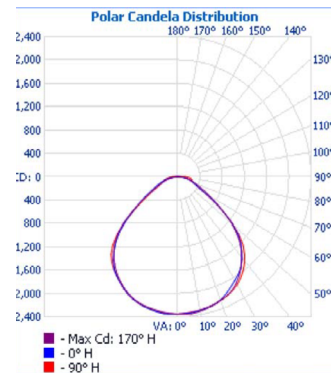

200A424LS48W6000LDMV40K

Zonal Lumen Summary

Zone	Lumens	% Luminaire
0-30	1,879.1	31.1%
0-40	3,119.8	51.6%
0-60	5,228.9	86.6%
60-90	796.1	13.2%
70-100	355.1	5.9%
90-120	16.4	0.3%
0-90	6,025.0	99.7%
90-180	16.4	0.3%
0-180	6,041.4	100%