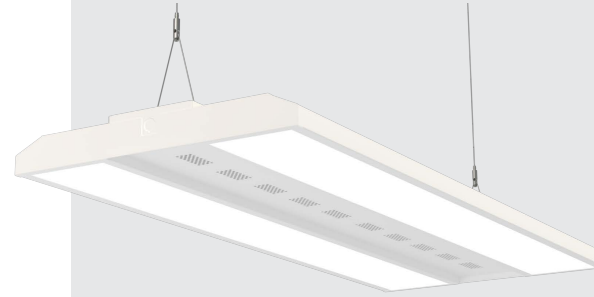

Texas Fluorescents
Reinvented

CATALOG#: _____
PROJECT: _____
TYPE: _____

THL Series

Commercial LED Highbay

The THL Series creates a new opportunity to transform your space with cost efficient LED highbay fixtures. THL Series fixtures are ideally suited for warehouses, manufacturing plants, sports facilities and retail spaces. A precision-formed reflector is combined with high output LED strips to provide maximum light output for ceilings from 15 feet to 40 feet. This arrangement is ideal for wide area lighting to put the light exactly where you need it with less fixtures.

CONSTRUCTION

Air vents surround the drivers in the back of the fixture to maximize LED and driver performance, reliability and life. High reflective enhanced white reflectors are computer designed to maximize photometric performance and put the light where you need it. Access plate in the back makes wiring fast and hassle-free.

FIXTURE DIMENSIONS

20X24L: 23.00"W x 24.02"L x 2.66"H
20X48L: 23.00"W x 48.04"L x 2.66"H

SPECIFICATIONS

- Pendant or chain mount for high ceilings
- Many lumen package / wattage options via programmable drivers
- Multiple Kelvin temperature options (3000K, 3500K, 4000K, 5000K)
- Emergency battery backup options available
- CRI >80
- >50,000 hrs of L70 LED life
- Rated for dry and damp locations
- 0-10 Volt dimmable 120-277V (120V ELV/TRIAC avail)
- Power factor >0.90
- 5 year warranty