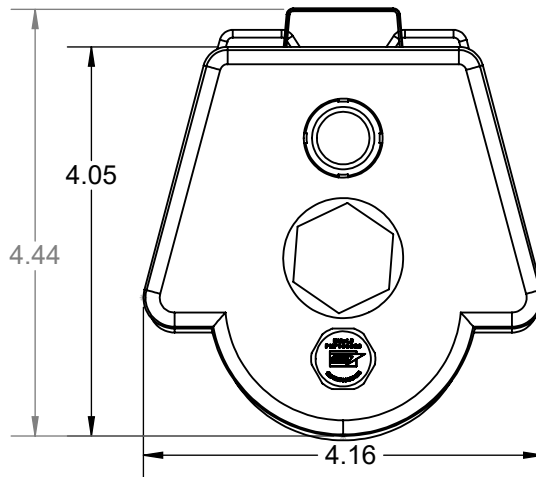

Available in 2, 4 and 8 Ft sizes - Consult for other Options