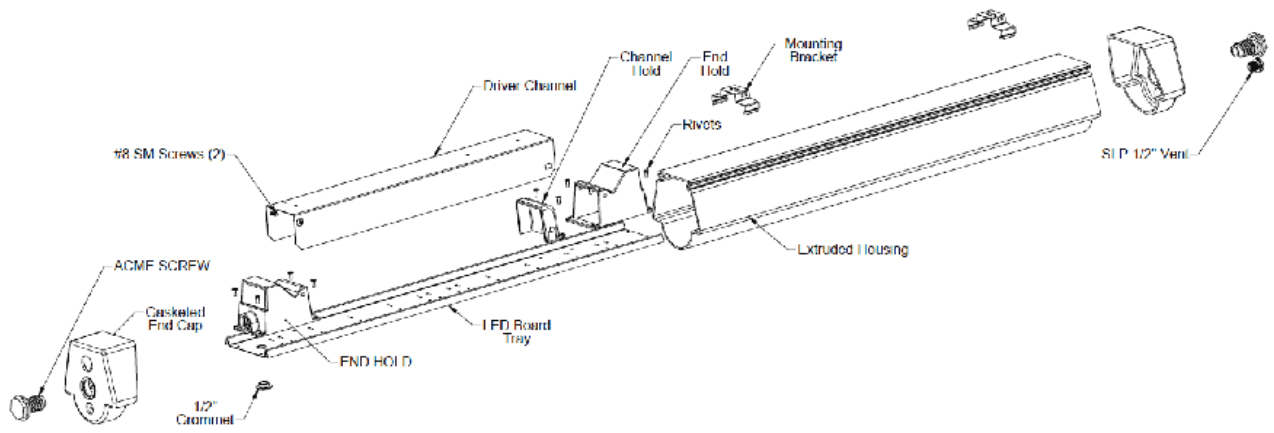

**Notes:**  
<sup>1</sup>O is Optional

Dimensions and specifications subject to change without notice.

JOB NAME:

CAT#:

TYPE:

**ACCESSORIES**

- A-PRF-MB      Mounting Bracket
- A-PRF-S1-SB      Safety bail (order 2 per mounting bracket)
- A-PRF-AS-BLK-N      ACME screw
- A-SLP-GRMT-0500      Optional wire grommet

**DIMENSIONS**

- 8'L x 3.86"W x 3.75"H
- 4'L x 3.86"W x 3.75"H
- 2'L x 3.86"W x 3.75"H

Dimensions and specifications subject to change without notice.