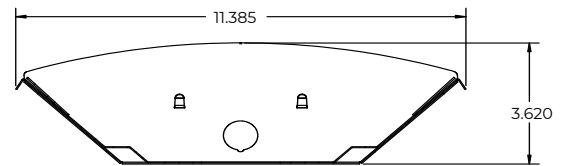

DIMENSIONS

22L - 24.056"L x 20.385"W

END

48L - 48"L x 11.385"W

48L - 48"L x 16.385"W

Dimensions and specifications subject to change without notice.