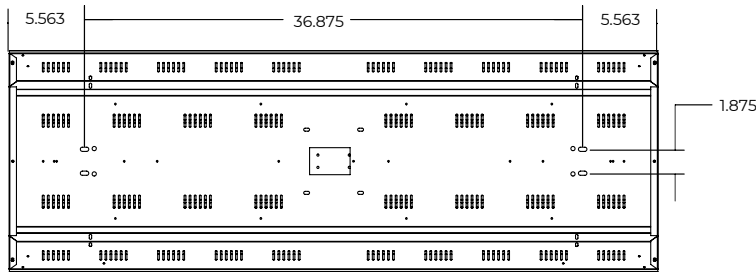

DIMENSIONS

22L - 24.056"L x 20.385"W

END

48L - 48"L x 11.385"W

48L - 48"L x 16.385"W

Dimensions and specifications subject to change without notice.