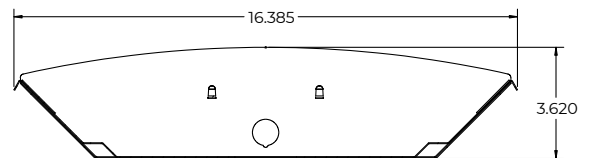

DIMENSIONS

22L - 24.056"L x 20.385"W

END

48L - 48"L x 11.385"W

48L - 48"L x 16.385"W

Dimensions and specifications subject to change without notice.