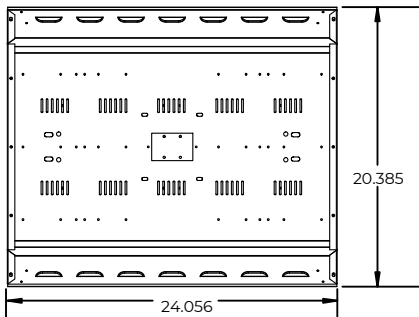

NOTES:

¹(O) is optional

Dimensions and specifications subject to change without notice.

JOB NAME:

CAT#:

TYPE:

ACCESSORIES

- A-FHBC6WG** Wireguard - No door frame for 48" Body
- A-FHBC6WG-2FT** Wireguard - No door frame for 24" Body

DIMENSIONS

22L - 24.056"L x 20.385"W

END

48L - 48"L x 11.385"W

48L - 48"L x 16.385"W

Dimensions and specifications subject to change without notice.