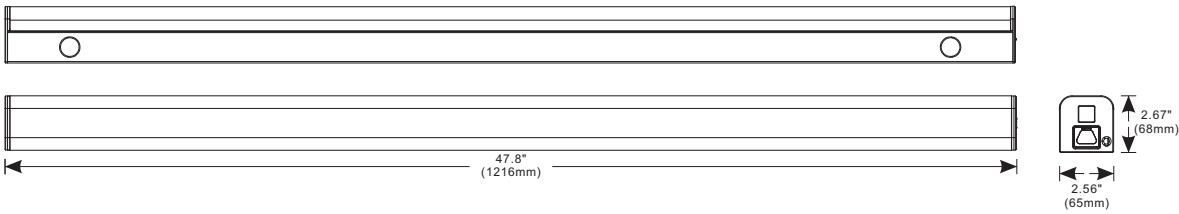

DRAWINGS & PHOTOS

QUICKIE CONNECTOR