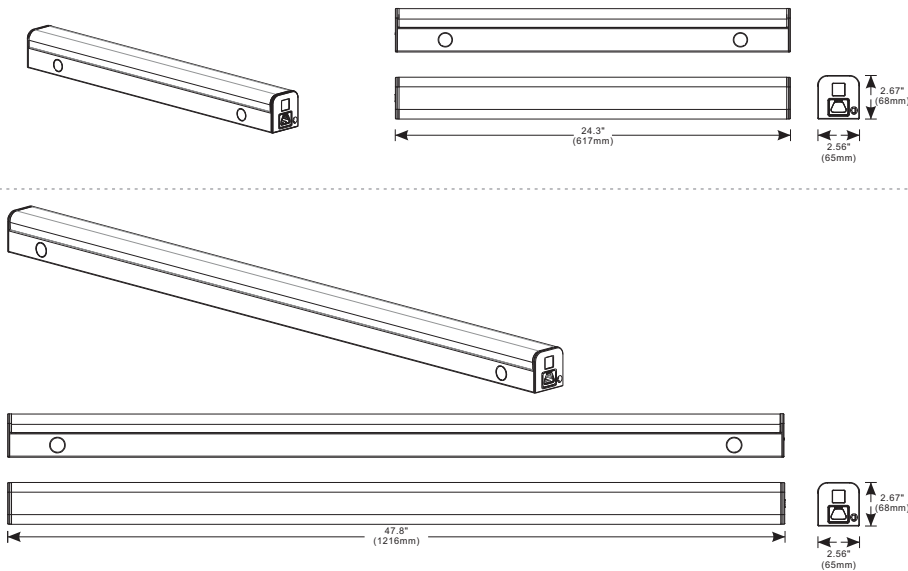

DRAWINGS & PHOTOS