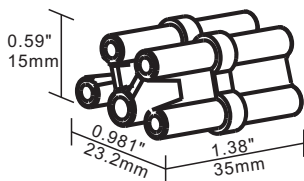

DRAWINGS & PHOTOS

QUICKIE CONNECTOR