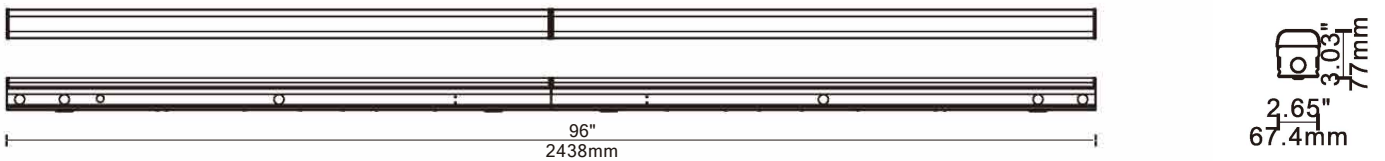

DRAWINGS & PHOTOS

QUICKIE CONNECTOR