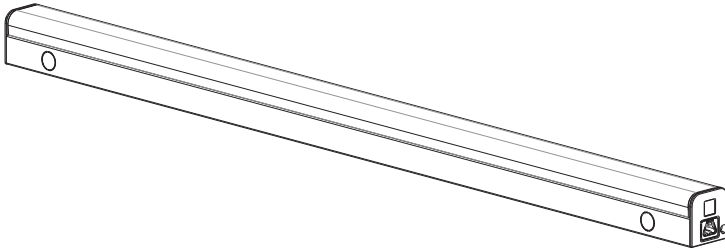

DRAWINGS & PHOTOS

QUICKIE CONNECTOR