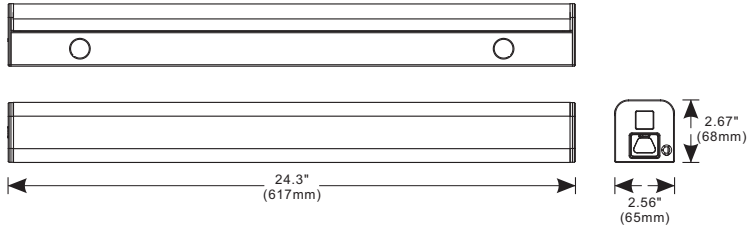

DRAWINGS & PHOTOS

QUICKIE CONNECTOR