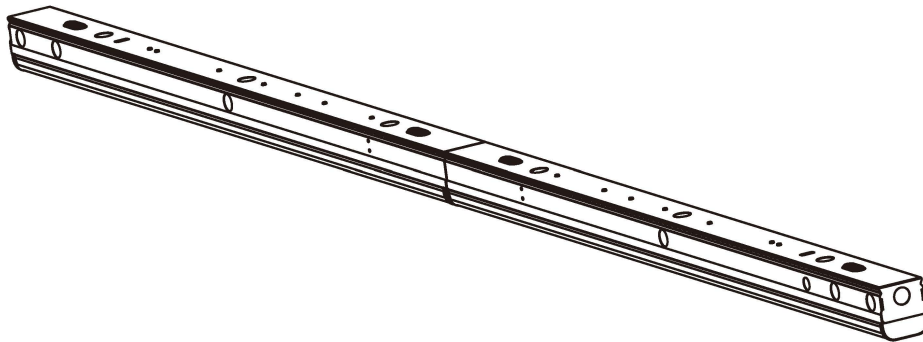

DRAWINGS & PHOTOS

QUICKIE CONNECTOR