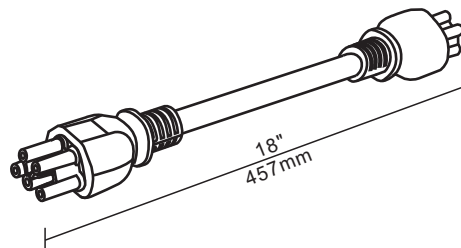

PRODUCT FEATURES

- 8' length ships in 4' packaging and seamlessly connects for 8' strip
- Housing made of high quality steel with high reflectance paint providing high lumen output
- Suitable for use in -20°C to +40°C
- Polyester powder white finish, multi-stage process produces a 3mil thickness for superior corrosion and maximum environmental durability
- Precision and high reflectance lens producing superior uniformity
- Occupancy sensor (PIR) optional
- UL and cUL Listed

PRODUCT DESCRIPTION

DRAWINGS & PHOTOS

DRAWINGS & PHOTOS

QUICKIE CONNECTOR

QUICKIE CABLE