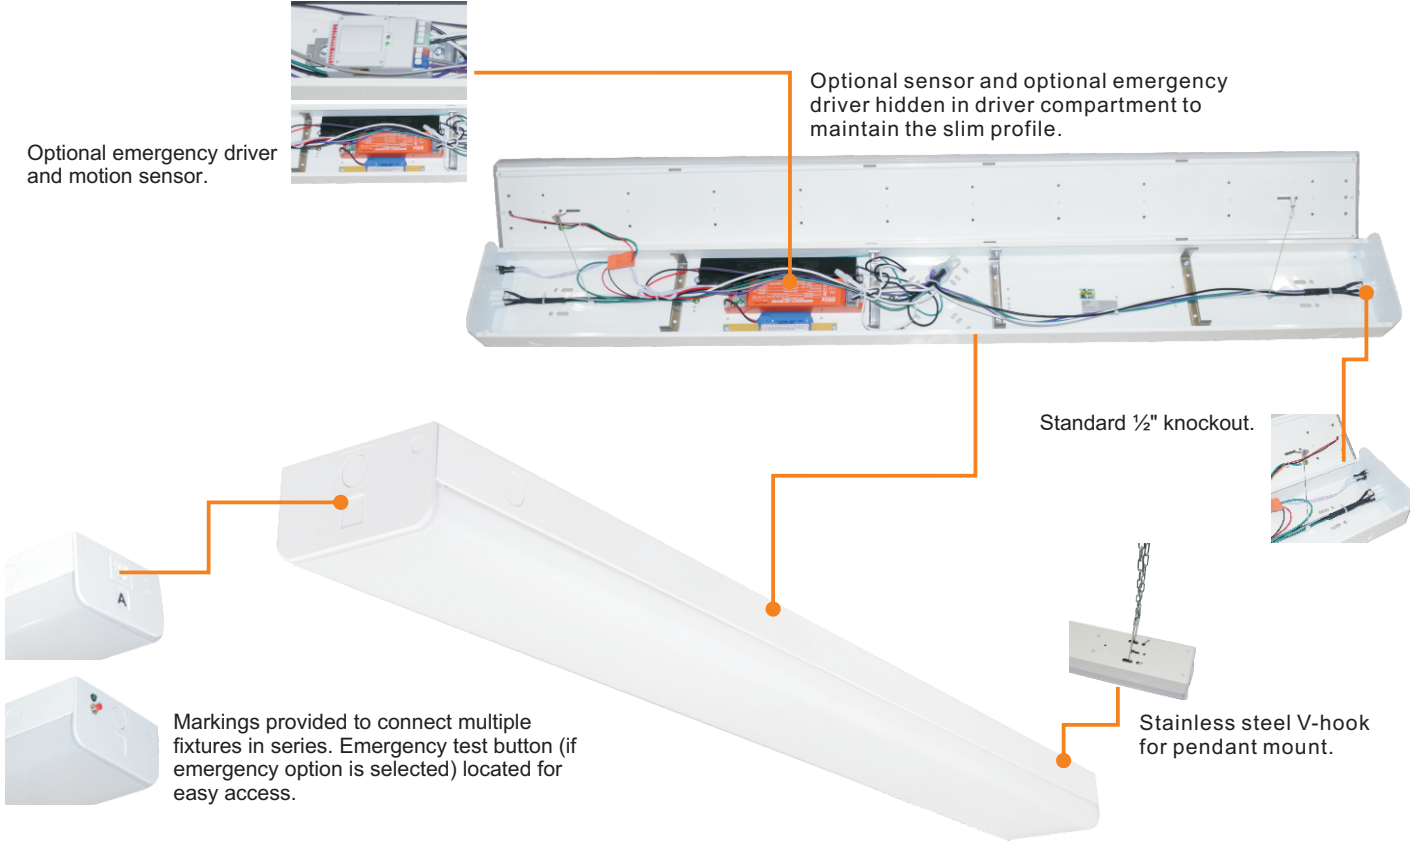

PRODUCT DESCRIPTION