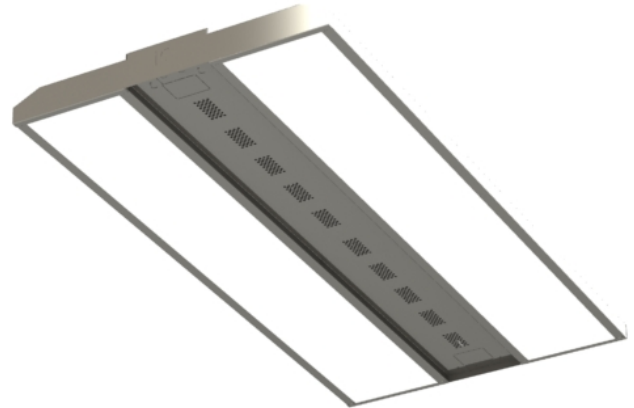

JOB NAME:

CAT#:

TYPE:

APPLICATIONS

The THL Series creates a new opportunity to transform your space with cost efficient LED highbay fixtures. THL Series fixtures are ideally suited for warehouses, manufacturing plants, sports facilities and retail spaces. A precision-formed reflector is combined with high output LED strips to provide maximum light output for ceilings from 15 feet to 40 feet. This arrangement is ideal for wide area lighting to put the light exactly where you need it with less fixtures.

Air vents surround the drivers in the back of the fixture to maximize LED and driver performance, reliability and life. High reflective enhanced white reflectors are computer designed to maximize photometric performance and put the light where you need it. Access plate in the back makes wiring fast and hassle-free.

FEATURES & BENEFITS

- Pendant or chain mount for high ceilings
- Many lumen package / wattage options via programmable drivers
- Multiple Kelvin temperature options (3000K, 3500K, 4000K, 5000K)
- Emergency battery backup options available
- CRI >80
- >50,000 hrs of L70 LED life
- Rated for dry and damp locations
- 0-10 Volt dimmable 120-277V (120V ELV/TRIAC avail)
- Power factor >0.90
- 5 year warranty

Dimensions and specifications subject to change without notice.

JOB NAME:

CAT#:

TYPE:

ORDERING

EXAMPLE: THL P FR 20X48L B 214 DMV WH 35K

THL

1. SERIES	2. MOUNTING	3. DIFFUSER	4. WIDTH X LENGTH	5. GEAR	6. WATTAGE/LUMENS	7. DRIVER
THL	P Pendant	FR Frosted	20X24L 23"W x 24"L 20X48L 23"W x 48"L	B	<u>20X24L</u> 108 108 Watts 15000 Lumens 128 128 Watts 18000 Lumens 170 170 Watts 24000 Lumens <u>20X48L</u> 214 214 Watts 30000 Lumens 257 257 Watts 36000 Lumens 342 342 Watts 48000 Lumens	DMV 120-277V Multivolt 0-10V Dimmable DHV 347-480VAC