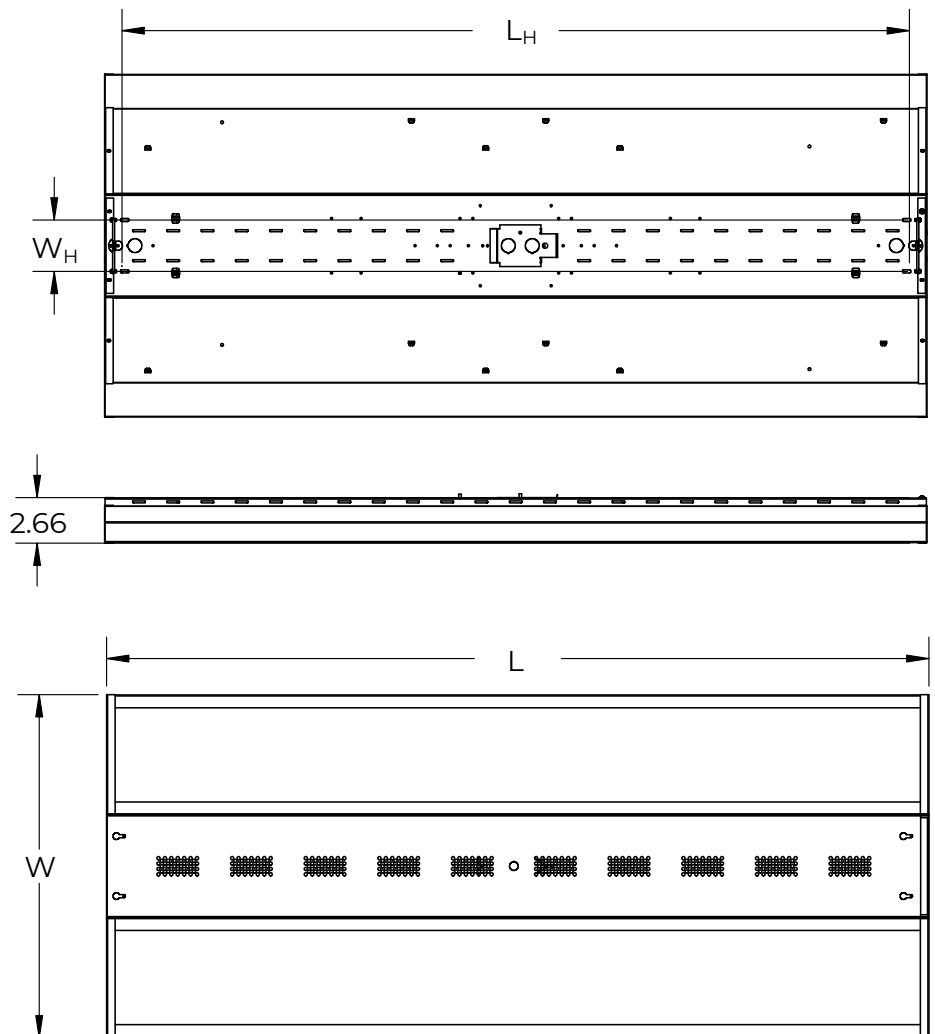

Dimensions and specifications subject to change without notice.

JOB NAME:

CAT#:

TYPE:

ORDERING

EXAMPLE: THL P FR 20X48L B 214 DMV WH 35K

THL

1. SERIES	2. MOUNTING	3. DIFFUSER	4. WIDTH X LENGTH	5. GEAR	6. WATTAGE/LUMENS	7. DRIVER
THL	P Pendant	FR Frosted	20X24L 23"W x 24"L 20X48L 23"W x 48"L	B	<u>20X24L</u> 108 108 Watts 15000 Lumens 128 128 Watts 18000 Lumens 170 170 Watts 24000 Lumens <u>20X48L</u> 214 214 Watts 30000 Lumens 257 257 Watts 36000 Lumens 342 342 Watts 48000 Lumens	DMV 120-277V Multivolt 0-10V Dimmable DHV 347-480VAC

TYPE:

DRAWINGS & IMAGES

Fixture Size	W	L	W _H	L _H
THLPFR20X24L	23.00"	24.02"	3.00"	21.97"
THLPFR20X48L	23.00"	48.02"	3.00"	45.97"

Hanging Point Dimensions

Dimensions and specifications subject to change without notice.