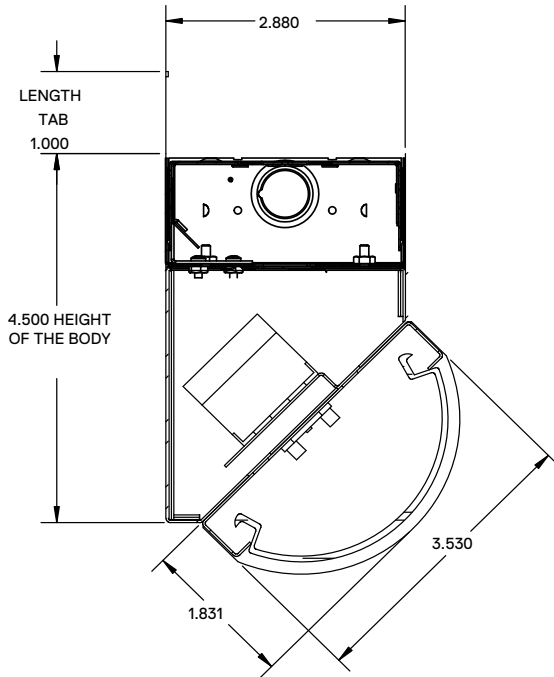

CONSTRUCTION

Retrofit kit is made of a premium and standard full specular enhanced white code gauge steel.

MOUNTING

Fixtures can be Surface Mounted to the ceiling or pendant hung by stem or cable.

TYPICAL OPTIONS AND ACCESSORIES

Cord sets, occupancy sensors Hanging kits.
Contact factory for additional options.

DIMENSIONS

LWD3	-36"L x 2.88"W x 5.982"H
	-48"L x 2.88"W x 5.982"H
	-96"L x 2.88"W x 5.982"H
LWD	-36"L x 4.54"W x 5.982"H
	-48"L x 4.54"W x 5.982"H
	-96"L x 4.54"W x 5.982"H

DRAWINGS & IMAGES

LWD3 - 2.88" Width

LWD - 4.43" Width

DIMENSIONS

All dimensions are inches. Specifications subject to change without notice

CATALOG# : _____

PROJECT : _____

TYPE : _____