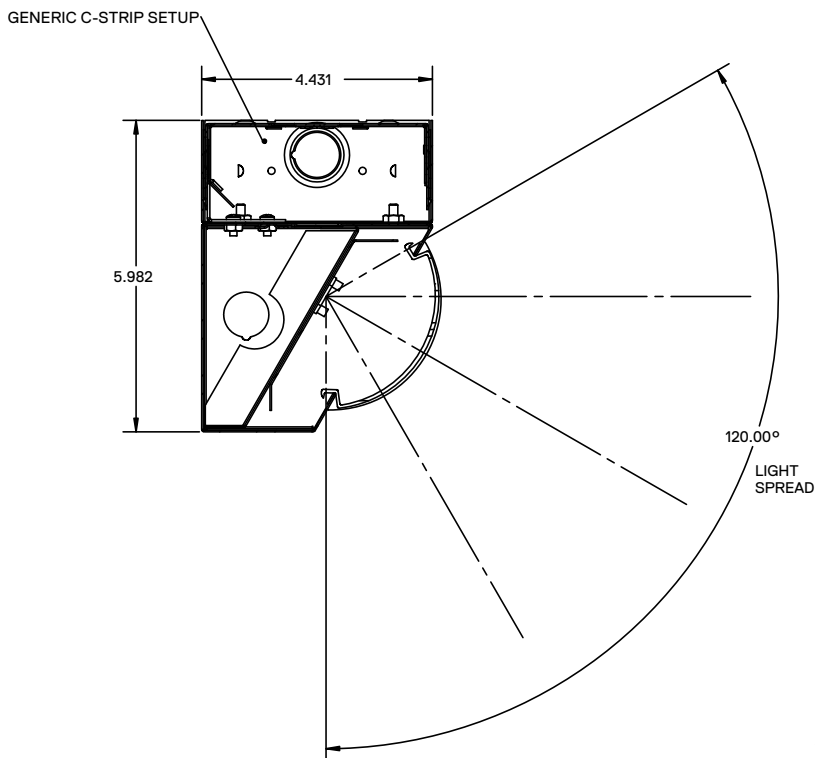

Cord sets, occupancy sensors Hanging kits.
Contact factory for additional options.

DIMENSIONS

LWD3	-36"L x 2.88"W x 5.982"H
	-48"L x 2.88"W x 5.982"H
	-96"L x 2.88"W x 5.982"H
LWD	-36"L x 4.54"W x 5.982"H
	-48"L x 4.54"W x 5.982"H
	-96"L x 4.54"W x 5.982"H

DRAWINGS & IMAGES

LWD3 - 2.88" Width

LWD - 4.43" Width

DIMENSIONS

All dimensions are inches. Specifications subject to change without notice

CATALOG# : _____

PROJECT : _____

TYPE : _____

Series LWD

LED Linear Wall Downlight Retrofit Kit

PRODUCT NUMBERS

SERIES	WIDTH	LENS MATERIAL	LENGTH	WATTAGE & LUMENS
LWD LED Linear Wall Downlight Retrofit Kit	3 2.88" Width	SF Snap In Frosted Acrylic Lens (85% transmission) *Special for LEDs	36L 36"	Q19W2250L 19 System Watts, 2250 Delivered Lumens
	Blank 4.54" Width		48L 48"	Q25W3000L 25 System Watts, 3000 Delivered Lumens
			96L 96"	Q50W6000L 50 System Watts, 6000 Delivered Lumens
				_____ *