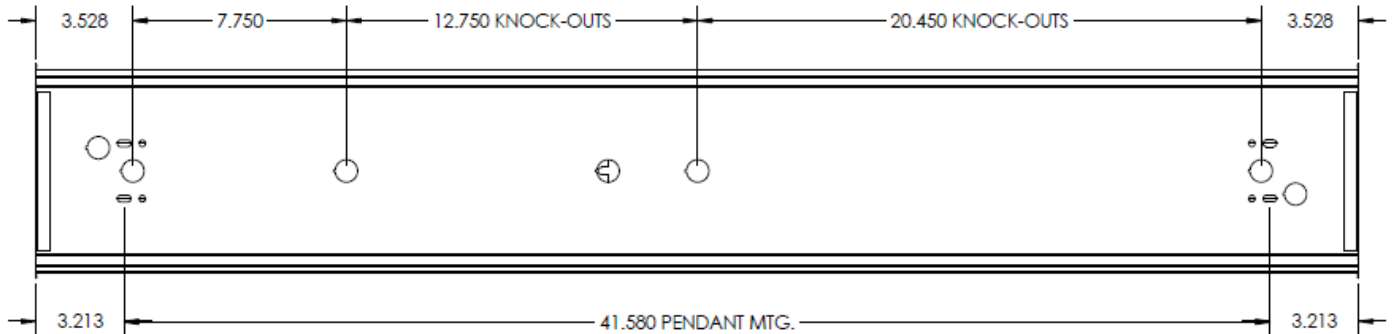

DRAWINGS & IMAGES

24L Back

SERIES	DESCRIPTIONS
0207A224L	Replacement Acrylic lens for 24" X 7.625"W
0207A424L	Replacement Acrylic lens for 24" X 13"W
0207A248L	Replacement Acrylic lens for 48" X 7.625"W
0207A448L	Replacement Acrylic lens for 48" X 13"W
0207FR224L	Replacement Frosted lens for 24" X 7.625"W
0207FR424L	Replacement Frosted lens for 24" X 13"W
0207FR248L	Replacement Frosted lens for 48" X 7.625"W
0207FR448L	Replacement Frosted lens for 48" X 13"W

48L Back

End