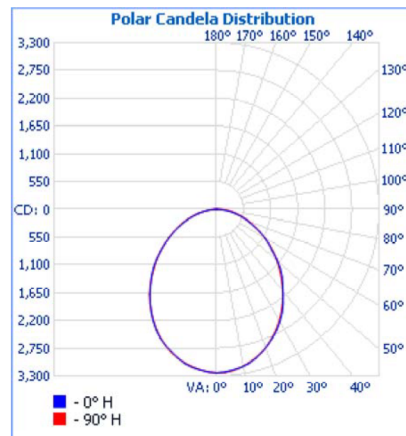

207FR448LS65W8100LDMV40K

Zonal Lumen Summary

Zone	Lumens	% Luminaire
0-30	2,426.2	29.8%
0-40	3,883.8	47.8%
0-60	6,525.0	80.3%
60-90	1,590.0	19.6%
70-100	713.5	8.8%
90-120	13.8	0.2%
0-90	8,115.0	99.8%
90-180	13.8	0.2%
0-180	8,128.8	100%