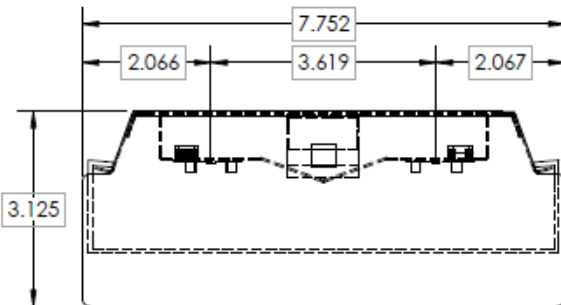

DRAWINGS & IMAGES

24L Back

SERIES	DESCRIPTIONS
0207A224L	Replacement Acrylic lens for 24" X 7.625"W
0207A424L	Replacement Acrylic lens for 24" X 13"W
0207A248L	Replacement Acrylic lens for 48" X 7.625"W
0207A448L	Replacement Acrylic lens for 48" X 13"W
0207FR224L	Replacement Frosted lens for 24" X 7.625"W
0207FR424L	Replacement Frosted lens for 24" X 13"W
0207FR248L	Replacement Frosted lens for 48" X 7.625"W
0207FR448L	Replacement Frosted lens for 48" X 13"W

48L Back

End