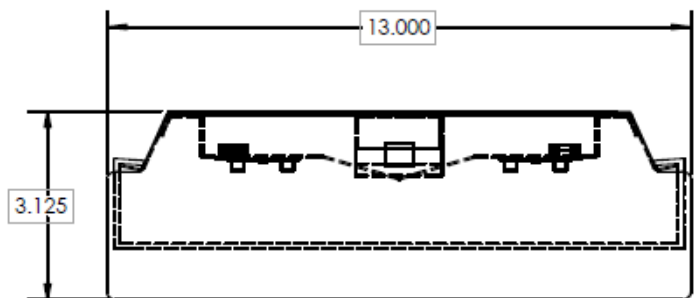

DRAWINGS & IMAGES

24L Back

SERIES	DESCRIPTIONS
0207A224L	Replacement Acrylic lens for 24" X 7.625"W
0207A424L	Replacement Acrylic lens for 24" X 13"W
0207A248L	Replacement Acrylic lens for 48" X 7.625"W
0207A448L	Replacement Acrylic lens for 48" X 13"W
0207FR224L	Replacement Frosted lens for 24" X 7.625"W
0207FR424L	Replacement Frosted lens for 24" X 13"W
0207FR248L	Replacement Frosted lens for 48" X 7.625"W
0207FR448L	Replacement Frosted lens for 48" X 13"W

48L Back

End