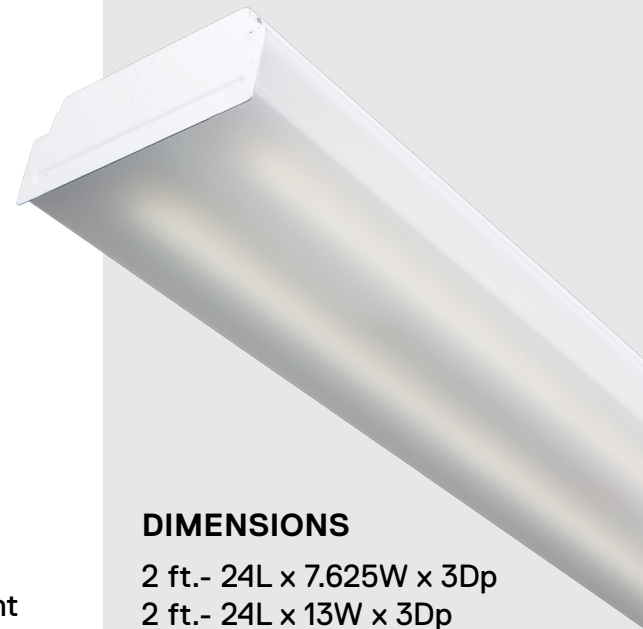

Series 207

LED Shallow Economy Wraparound

A shallow economy designed wrap around LED luminaire available for the use in either two or four foot lengths. Low initial cost, maintenance free, this series also delivers excellent brightness control.

CONSTRUCTION

Completely die formed from heavy gauge cold rolled steel. Design embossed ends are locked and secures to the housing. Wireway cover snaps on or off without tools.

DIFFUSERS

A crystal clear or frosted diffuser extruded from 100% virgin acrylic that will maintain its color under normal conditions, indefinitely. Linear prisms on the interior side walls direct the light ceilingwards, which can then refract back down, The bottom is composed of an evenly spaced pattern of conical prisms yielding low brightness, glarefree diffused light. Diffuser is lift and shift for ease of relamping and cleaning and is capable of hanging down from either side of the housing.

DIMENSIONS

- 2 ft.- 24L x 7.625W x 3Dp
- 2 ft.- 24L x 13W x 3Dp
- 4 ft.- 48L x 7.625W x 3Dp
- 4 ft.- 48L x 13W x 3Dp

FEATURES & BENEFITS

- Suitable for individual or continuous run installations.
- May be surface or pendant mounted.
- Various lenses lie on the side flanges of fixture. Six and eight foot units have a steel mullion to join two individual diffusers.
- Choice of LED arrays and drivers to meet a range of full distribution output and wattage choices.
- 3/4" knockouts provided on each end cap.
- ARRA Compliant
- IC Rated for dry and damp locations
- CRI >80 (Consult for 90 CRI options)
- >50,000 hrs of L70 LED life
- 0-10 Volt dimmable 120-277V (120 ELV/Triac avail)
- Power factor >0.90
- 5 year warranty