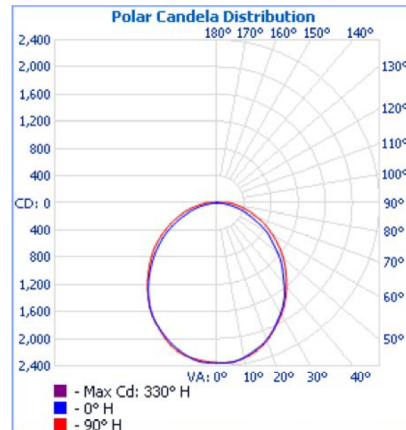

DIMENSIONS

- 2 ft.- 24L x 7.625W x 3Dp
- 2 ft.- 24L x 13W x 3Dp
- 4 ft.- 48L x 7.625W x 3Dp
- 4 ft.- 48L x 13W x 3Dp

FEATURES & BENEFITS

- Suitable for individual or continuous run installations.
- May be surface or pendant mounted.
- Various lenses lie on the side flanges of fixture. Six and eight foot units have a steel mullion to join two individual diffusers.
- Choice of LED arrays and drivers to meet a range of full distribution output and wattage choices.
- 3/4" knockouts provided on each end cap.
- ARRA Compliant
- IC Rated for dry and damp locations
- CRI >80 (Consult for 90 CRI options)
- >50,000 hrs of L70 LED life
- 0-10 Volt dimmable 120-277V (120 ELV/Triac avail)
- Power factor >0.90
- 5 year warranty

48L Back

End

PHOTOMETRICS

207FR224LS28W3100LDMV40K

Zonal Lumen Summary

Zone	Lumens	% Luminaire
0-30	885.0	28.3%
0-40	1,423.3	45.5%
0-60	2,432.4	77.8%
60-90	678.7	21.7%
70-100	335.2	10.7%
90-120	15.5	0.5%
0-90	3,111.1	99.5%
90-180	15.5	0.5%
0-180	3,126.6	100%

207FR248LS57W6300LDMV40K

Zonal Lumen Summary

Zone	Lumens	% Luminaire
0-30	1,792.0	28.4%
0-40	2,884.3	45.7%
0-60	4,925.8	78.1%
60-90	1,355.8	21.5%
70-100	661.0	10.5%
90-120	29.2	0.5%
0-90	6,281.6	99.5%
90-180	29.2	0.5%
0-180	6,310.8	100%