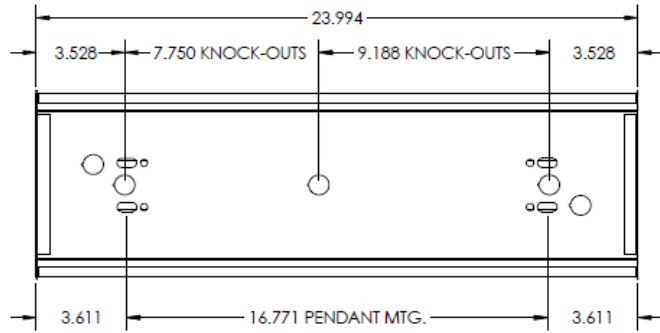

DRAWINGS & IMAGES

24L Back