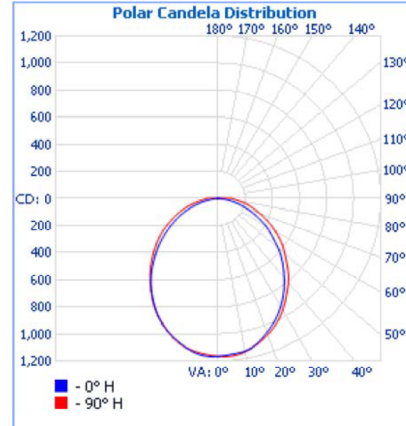

DIMENSIONS

- 2 ft.- 24L x 7.625W x 3Dp
- 2 ft.- 24L x 13W x 3Dp
- 4 ft.- 48L x 7.625W x 3Dp
- 4 ft.- 48L x 13W x 3Dp

FEATURES & BENEFITS

- Suitable for individual or continuous run installations.
- May be surface or pendant mounted.
- Various lenses lie on the side flanges of fixture. Six and eight foot units have a steel mullion to join two individual diffusers.
- Choice of LED arrays and drivers to meet a range of full distribution output and wattage choices.
- 3/4" knockouts provided on each end cap.
- ARRA Compliant
- IC Rated for dry and damp locations
- CRI >80 (Consult for 90 CRI options)
- >50,000 hrs of L70 LED life
- 0-10 Volt dimmable 120-277V (120 ELV/Triac avail)
- Power factor >0.90
- 5 year warranty

48L Back

End

PHOTOMETRICS

207FR224LS28W3100LDMV40K

Zonal Lumen Summary

Zone	Lumens	% Luminaire
0-30	885.0	28.3%
0-40	1,423.3	45.5%
0-60	2,432.4	77.8%
60-90	678.7	21.7%
70-100	335.2	10.7%
90-120	15.5	0.5%
0-90	3,111.1	99.5%
90-180	15.5	0.5%
0-180	3,126.6	100%

207FR248LS57W6300LDMV40K

Zonal Lumen Summary

Zone	Lumens	% Luminaire
0-30	1,792.0	28.4%
0-40	2,884.3	45.7%
0-60	4,925.8	78.1%
60-90	1,355.8	21.5%
70-100	661.0	10.5%
90-120	29.2	0.5%
0-90	6,281.6	99.5%
90-180	29.2	0.5%
0-180	6,310.8	100%