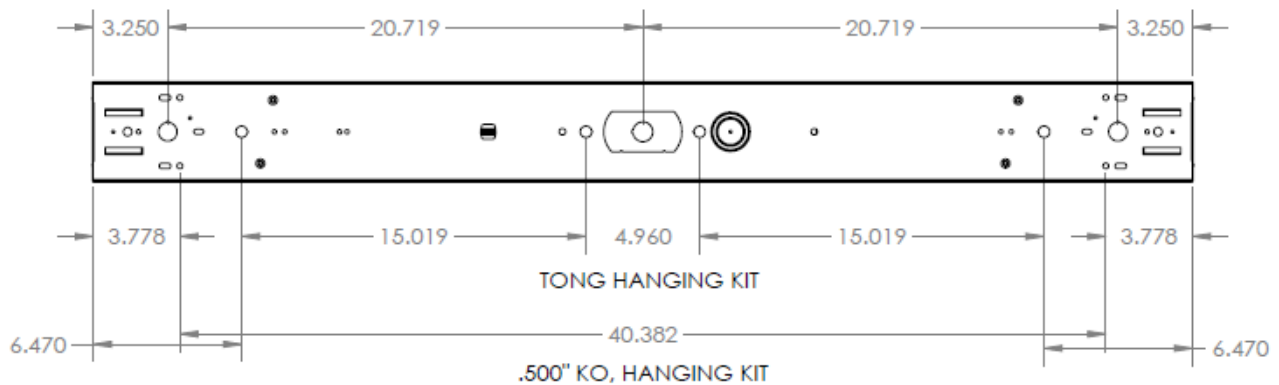

### ORDERING INFORMATION

Example: CRSD48LT48W5650LDMV40K

CRSD	48L	T48W5650L	DMV	40K
<b>Series</b>	<b>Width</b>	<b>Wattage and Lumen</b>	<b>Driver</b>	<b>Kelvin Temperature</b>
<b>CRSF</b> LED Strip Flat Lens	<b>48L</b> 48"	<b>T30W3500L</b> 30 System Watts, 3529 Delivered Lumens	<b>DMV</b> 0-10V Dimming	<b>30K</b> 3000K
<b>CRSD</b> LED Strip Dome Lens		<b>T41W4300L</b> 41 System Watts, 4317 Delivered Lumens		<b>35K</b> 3500K
<b>CRSR</b> LED Strip Round Lens		<b>T58W6700L</b> 58 System Watts, 6717 Delivered Lumens		<b>40K</b> 4000K
				<b>50K</b> 5000K
	<b>96L</b> 96"	<b>T60W6900L</b> 60 System Watts, 6952 Delivered Lumens		
		<b>T82W8900L</b> 82 System Watts, 8786 Delivered Lumens		
		<b>T116W13400L</b> 116 System Watts, 13434 Delivered Lumens		

## DIMENSIONS

All dimensions are inches. Specifications subject to change without notice.

4FT : 4.25"W x 48"L

8FT : 4.25"W x 96"L

**CRSF (Flat Lens)**

**CRSD (Dome Lens)**

**CRSR (Round Lens)**

### 4ft Dimensions

### 8ft Dimensions