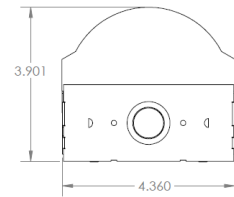

## DIMENSIONS

All dimensions are inches. Specifications subject to change without notice.

4FT : 4.25"W x 48"L

8FT : 4.25"W x 96"L

**CRSF (Flat Lens)**

**CRSD (Dome Lens)**

**CRSR (Round Lens)**

### 4ft Dimensions

### 8ft Dimensions