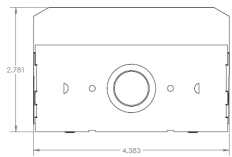

## DIMENSIONS

All dimensions are inches. Specifications subject to change without notice.

4FT : 4.25"W x 48"L

8FT : 4.25"W x 96"L

**CRSF (Flat Lens)**

**CRSD (Dome Lens)**

**CRSR (Round Lens)**

### 4ft Dimensions

### 8ft Dimensions