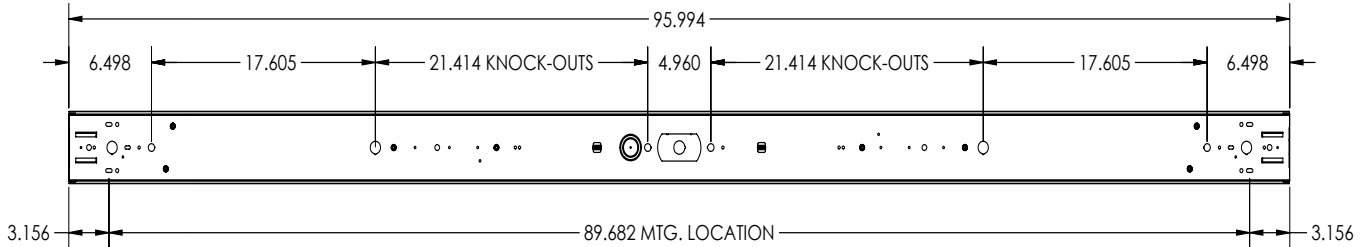

Frosted Lens

No Lens

DIMENSIONS

- 4.25"W x 24"L x 2.00"H
- 4.25"W x 48"L x 2.00"H
- 4.25"W x 96"L x 2.00"H

FEATURES & BENEFITS

- End plate doubles as coupler for continuous row mounts.
- See IND Series for similar fixtures with reflectors.
- Suitable for dry and damp locations
- 50,000 hrs of L70 LED life
- CRI >80
- 0-10 Volts dimmable 120-277V
- Power factor 0.99
- 5 year warranty

DRAWINGS & IMAGES

Back 8ft.

Back 4ft.

Back 2ft.

C48WGWH - Wireguard sold separately

End

No Lens

With Lens