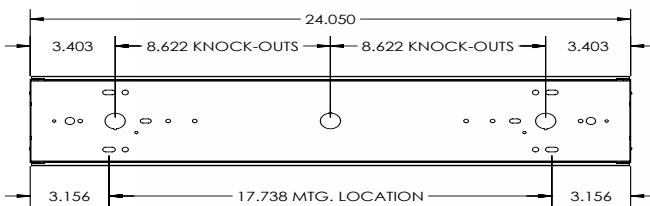

Frosted Lens

No Lens

DIMENSIONS

- 4.25"W x 24"L x 2.00"H
- 4.25"W x 48"L x 2.00"H
- 4.25"W x 96"L x 2.00"H

FEATURES & BENEFITS

- End plate doubles as coupler for continuous row mounts.
- See IND Series for similar fixtures with reflectors.
- Suitable for dry and damp locations
- 50,000 hrs of L70 LED life
- CRI >80
- 0-10 Volts dimmable 120-277V
- Power factor 0.99
- 5 year warranty

DRAWINGS & IMAGES

Back 8ft.

Back 4ft.

Back 2ft.

C48WGWH - Wireguard sold separately

End

No Lens

With Lens