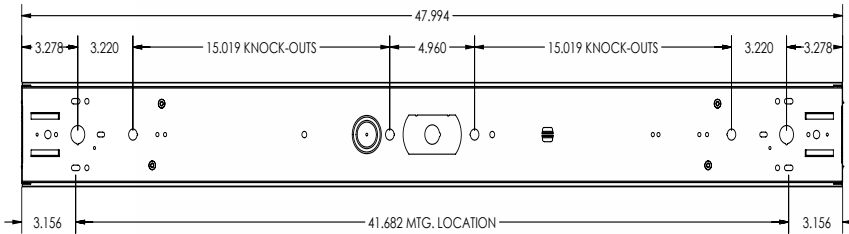

Frosted Lens

No Lens

DIMENSIONS

- 4.25"W x 24"L x 2.00"H
- 4.25"W x 48"L x 2.00"H
- 4.25"W x 96"L x 2.00"H

FEATURES & BENEFITS

- End plate doubles as coupler for continuous row mounts.
- See IND Series for similar fixtures with reflectors.
- Suitable for dry and damp locations
- 50,000 hrs of L70 LED life
- CRI >80
- 0-10 Volts dimmable 120-277V
- Power factor 0.99
- 5 year warranty

DRAWINGS & IMAGES

Back 8ft.

Back 4ft.

Back 2ft.

C48WGWH - Wireguard sold separately

End

No Lens

With Lens