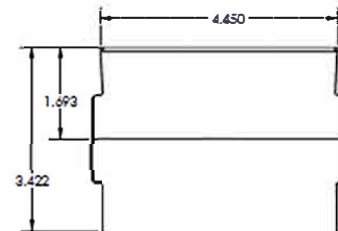

Frosted Lens

No Lens

DIMENSIONS

- 4.25"W x 24"L x 2.00"H
- 4.25"W x 48"L x 2.00"H
- 4.25"W x 96"L x 2.00"H

FEATURES & BENEFITS

- End plate doubles as coupler for continuous row mounts.
- See IND Series for similar fixtures with reflectors.
- Suitable for dry and damp locations
- 50,000 hrs of L70 LED life
- CRI >80
- 0-10 Volts dimmable 120-277V
- Power factor 0.99
- 5 year warranty

DRAWINGS & IMAGES

Back 8ft.

Back 4ft.

Back 2ft.

C48WGWH - Wireguard sold separately

End

No Lens

With Lens