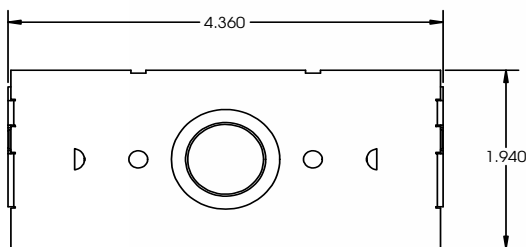

Frosted Lens

No Lens

DIMENSIONS

- 4.25"W x 24"L x 2.00"H
- 4.25"W x 48"L x 2.00"H
- 4.25"W x 96"L x 2.00"H

FEATURES & BENEFITS

- End plate doubles as coupler for continuous row mounts.
- See IND Series for similar fixtures with reflectors.
- Suitable for dry and damp locations
- 50,000 hrs of L70 LED life
- CRI >80
- 0-10 Volts dimmable 120-277V
- Power factor 0.99
- 5 year warranty

DRAWINGS & IMAGES

Back 8ft.

Back 4ft.

Back 2ft.

C48WGWH - Wireguard sold separately

End

No Lens

With Lens