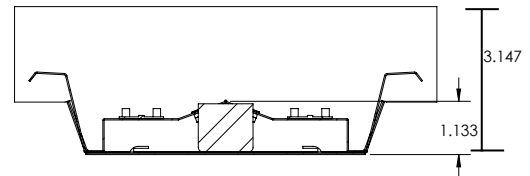

DRAWINGS & IMAGES

Back

End

2 Ft