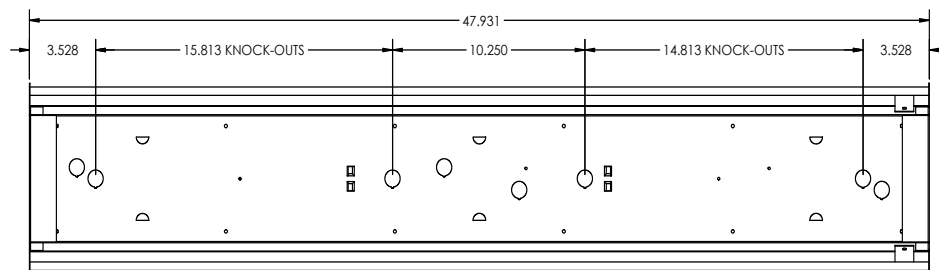

CATALOG#: _____
PROJECT: _____
TYPE: _____

Series LPC

LED Surface Mount Lowest Profile Cloud Fixture

ORDER INFORMATION

Factory at your fingertips. Fill in the blanks to create your part number or create a custom configuration.

Item No.	Description
LPCMW24LS20W2250LDMV40K	24"L x 11"W x 3"H / Matte White Lens / 20W, 2250L /0-10V Dim / 4000K
LPCMW24LS20W2250LG12040K*	24"L x 11"W x 3"H / Matte White Lens / 20W, 2250L /0-10V Dim / 4000K
LPCMW24LS24W2600LDMV40K	24"L x 11"W x 3"H / Matte White Lens / 24W, 2600L /0-10V Dim / 4000K
LPCMW24LS28W3000LDMV40K	24"L x 11"W x 3"H / Matte White Lens / 28W, 3000L /0-10V Dim / 4000K
LPCMW48LS40W4550LDMV40K	48"L x 11"W x 3"H / Matte White Lens / 40W, 4550L /0-10V Dim / 4000K
LPCMW48LS40W4550LG12040K*	48"L x 11"W x 3"H / Matte White Lens / 40W, 4550L /0-10V Dim / 4000K
LPCMW48LS48W5200LDMV40K	48"L x 11"W x 3"H / Matte White Lens / 48W, 5200L /0-10V Dim / 4000K
LPCMW48LS57W6050LDMV40K	48"L x 11"W x 3"H / Matte White Lens / 57W, 6050L /0-10V Dim / 4000K

DRAWINGS & IMAGES

Back

End

2 Ft

4 Ft

Note:
*Programmable LED drivers allow custom configured wattages and corresponding lumens.
** Consult factory for 90 CRI 5000K availability.
We reserve the right to change design, materials, LEDs and finish in any way that will not alter installed appearance or reduce function and performance.