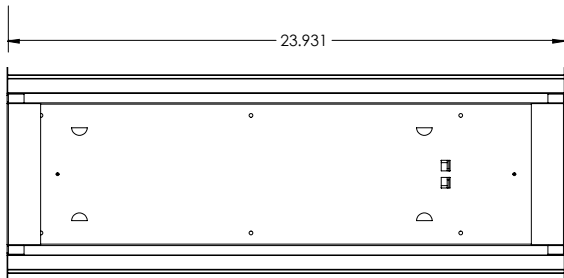

CATALOG#: _____
PROJECT: _____
TYPE: _____

Series LPC

LED Surface Mount Lowest Profile Cloud Fixture

ORDER INFORMATION

Factory at your fingertips. Fill in the blanks to create your part number or create a custom configuration.

Item No.	Description
LPCMW24LS20W2250LDMV40K	24"L x 11"W x 3"H / Matte White Lens / 20W, 2250L /0-10V Dim / 4000K
LPCMW24LS20W2250LG12040K*	24"L x 11"W x 3"H / Matte White Lens / 20W, 2250L /0-10V Dim / 4000K
LPCMW24LS24W2600LDMV40K	24"L x 11"W x 3"H / Matte White Lens / 24W, 2600L /0-10V Dim / 4000K
LPCMW24LS28W3000LDMV40K	24"L x 11"W x 3"H / Matte White Lens / 28W, 3000L /0-10V Dim / 4000K
LPCMW48LS40W4550LDMV40K	48"L x 11"W x 3"H / Matte White Lens / 40W, 4550L /0-10V Dim / 4000K
LPCMW48LS40W4550LG12040K*	48"L x 11"W x 3"H / Matte White Lens / 40W, 4550L /0-10V Dim / 4000K
LPCMW48LS48W5200LDMV40K	48"L x 11"W x 3"H / Matte White Lens / 48W, 5200L /0-10V Dim / 4000K
LPCMW48LS57W6050LDMV40K	48"L x 11"W x 3"H / Matte White Lens / 57W, 6050L /0-10V Dim / 4000K

DRAWINGS & IMAGES

Back

End

2 Ft