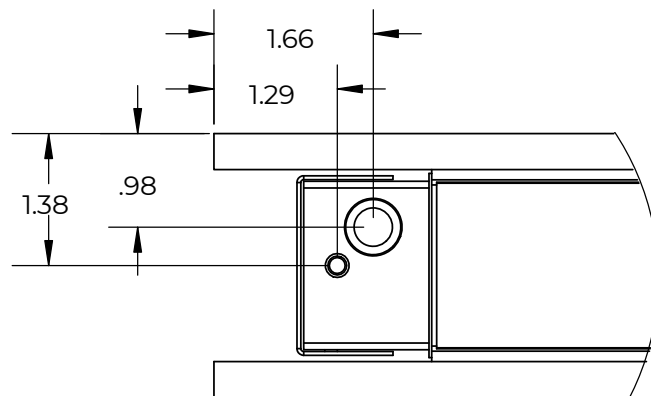

JOB NAME:

CAT#:

TYPE:

DRAWINGS & IMAGES - Direct and Indirect

PART	L	W	H
ABL3 24	24.00"	2.75"	12",16",24"
ABL3 48	48.00"	2.75"	12",16",24"
ABL3 72	72.00"	2.75"	12",16",24"
ABL3 96	96.00"	2.75"	12",16",24"

L-Length
W-Width
H-Height

Dimensions and specifications subject to change without notice.