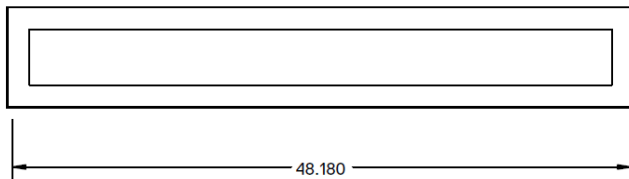

BACK VIEW

TOP

**Wall Mount**

.500  
BRACKET DEPTH, SCREW TO  
WOODEN STUD, DRYWALL  
AROUND THE BRACKET

1.000  
BRACKET  
WIDTH

Dimensions and specifications subject to change without notice.

**JOB NAME:**

**CAT#:**