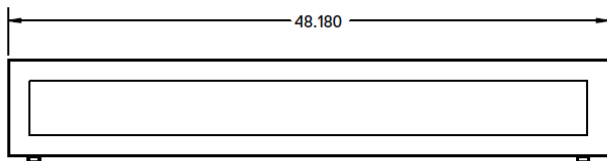

BACK VIEW

TOP

**Wall Mount**

.500  
BRACKET DEPTH, SCREW TO  
WOODEN STUD, DRYWALL  
AROUND THE BRACKET

1.000  
BRACKET  
WIDTH

Dimensions and specifications subject to change without notice.

**JOB NAME:**

**CAT#:**