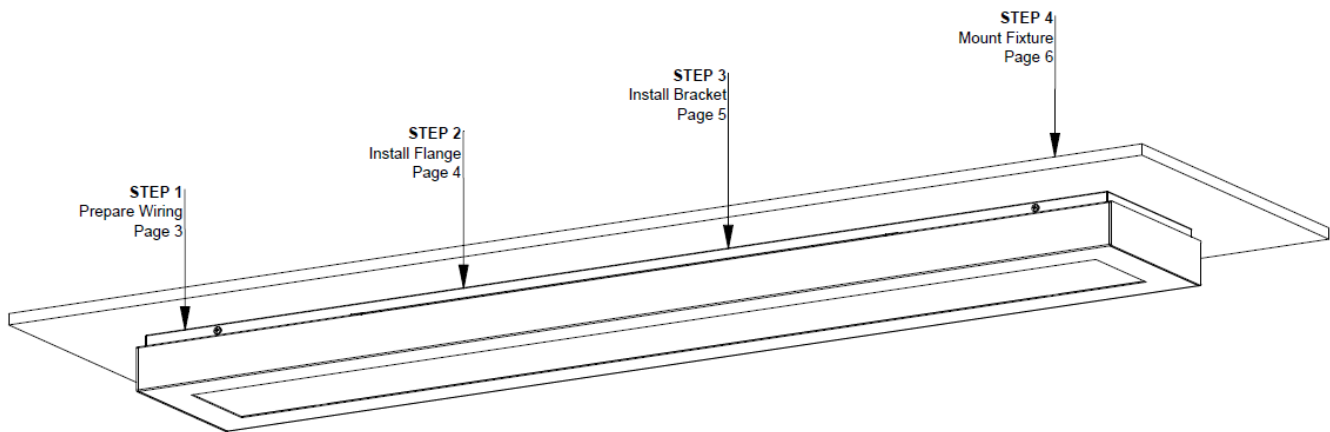

DIMENSIONS

Surface Mount