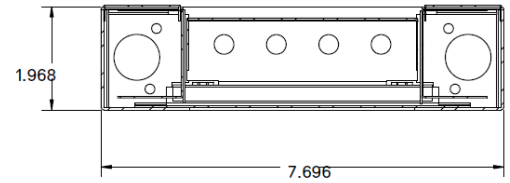

**DIMENSIONS**

**Surface Mount**

Dimensions and specifications subject to change without notice.

JOB NAME:

CAT#:

TYPE:

**DIMENSIONS**

**Pendant Mount**

BACK VIEW

TOP

**Wall Mount**

.500  
BRACKET DEPTH, SCREW TO  
WOODEN STUD, DRYWALL  
AROUND THE BRACKET

1.000  
BRACKET  
WIDTH

Dimensions and specifications subject to change without notice.

**JOB NAME:**

**CAT#:**