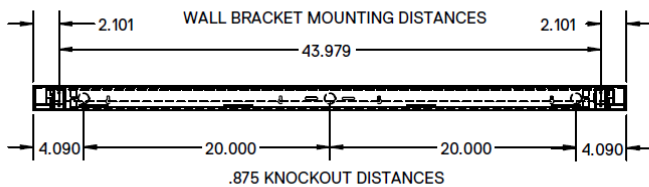

**DIMENSIONS**

**Surface Mount**

Dimensions and specifications subject to change without notice.

JOB NAME:

CAT#:

TYPE:

**DIMENSIONS**

**Pendant Mount**

BACK VIEW

TOP

**Wall Mount**

.500  
BRACKET DEPTH, SCREW TO  
WOODEN STUD, DRYWALL  
AROUND THE BRACKET

1.000  
BRACKET  
WIDTH

Dimensions and specifications subject to change without notice.

**JOB NAME:**

**CAT#:**