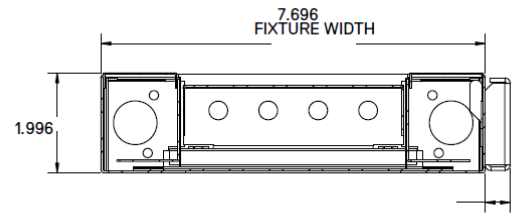

**DIMENSIONS**

**Surface Mount**

Dimensions and specifications subject to change without notice.

JOB NAME:

CAT#:

TYPE:

**DIMENSIONS**

**Pendant Mount**

BACK VIEW

TOP

**Wall Mount**

.500  
BRACKET DEPTH, SCREW TO  
WOODEN STUD, DRYWALL  
AROUND THE BRACKET

1.000  
BRACKET  
WIDTH

Dimensions and specifications subject to change without notice.

**JOB NAME:**

**CAT#:**