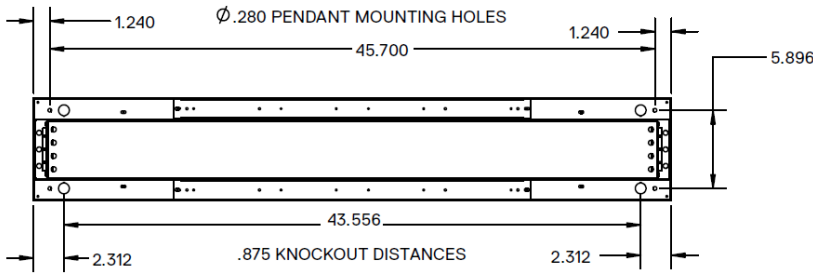

**DIMENSIONS**

**Surface Mount**

Dimensions and specifications subject to change without notice.

JOB NAME:

CAT#:

TYPE:

**DIMENSIONS**

**Pendant Mount**

BACK VIEW

TOP

**Wall Mount**

.500  
BRACKET DEPTH, SCREW TO  
WOODEN STUD, DRYWALL  
AROUND THE BRACKET

1.000  
BRACKET  
WIDTH

Dimensions and specifications subject to change without notice.

**JOB NAME:**

**CAT#:**