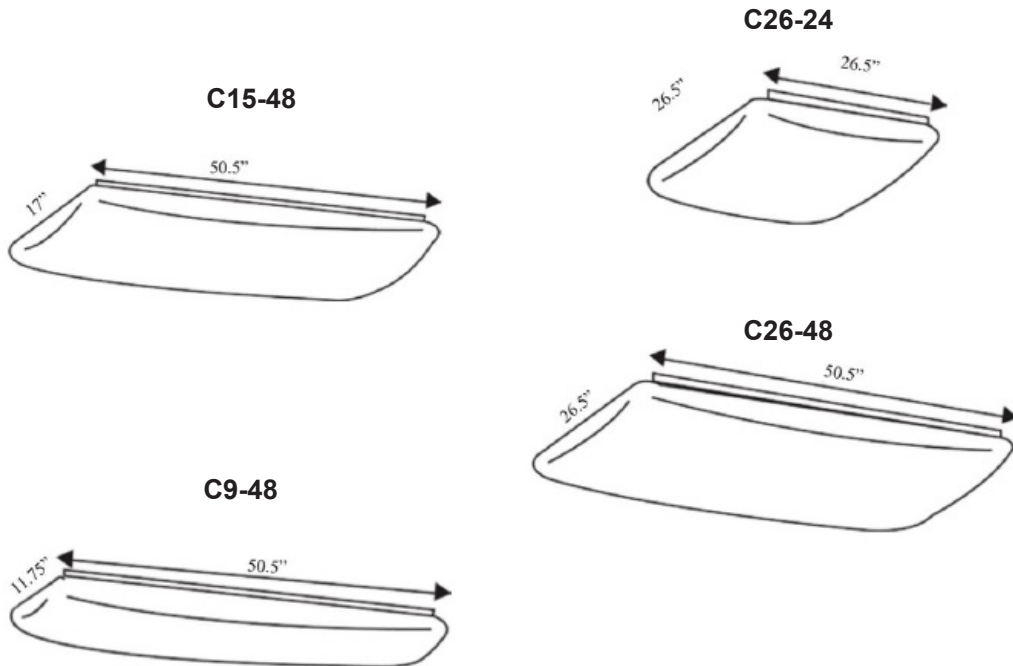

FEATURES & BENEFITS

- $L_{70} > 50,000$ hrs.
- White opal acrylic diffuser
- Diffuser self-aligns and hinges from either side when maintenance is required
- Min CRI 82
- Clean appearance with no exposed fasteners
- Each fixture is individually tested
- $cETL_{us}$ Listed for damp locations

DIMENSIONS

Dimensions and specifications subject to change without notice.

JOB NAME:

CAT#:

TYPE:

ORDERING

EXAMPLE: C9 24 LED 32 DMV 30

C

NOTES:

¹C9 Available in 48" only

Dimensions and specifications subject to change without notice.