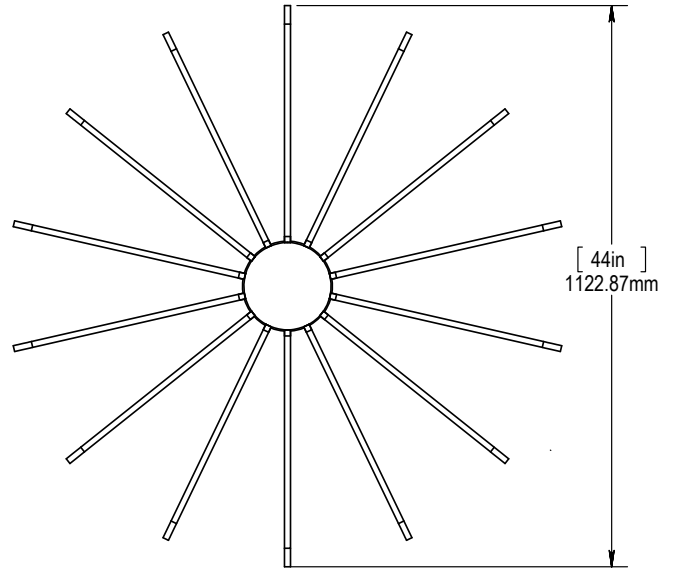

JOB NAME:

CAT#:

TYPE:

PRODUCT DIMENSIONS - TRIANGULAR

Dimensions and specifications subject to change without notice.