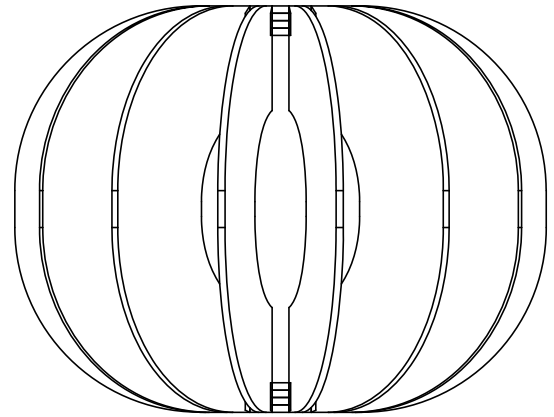

TYPE:

PRODUCT DIMENSIONS - TRIANGULAR

Dimensions and specifications subject to change without notice.

JOB NAME:

CAT#:

TYPE:

PRODUCT DIMENSIONS - CIRCULAR

Dimensions and specifications subject to change without notice.

JOB NAME:

CAT#:

TYPE:

PRODUCT DIMENSIONS - RECTANGULAR

Dimensions and specifications subject to change without notice.