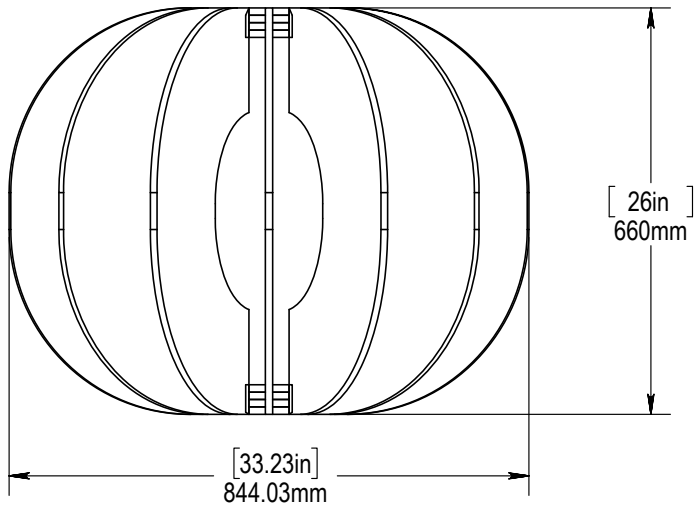

Dimensions and specifications subject to change without notice.

JOB NAME:

CAT#:

TYPE:

ORDERING

EXAMPLE: ASP 34 LED 27 DMV BN 30 A50 R

ASP		LED									
1. SERIES	2. WIDTH X LENGTH	3. GEAR	4. WATTAGE/LUMENS	5. DRIVER	6. FINISH ¹	7. COLOR TEMP	8. FLAIR ¹				
ASP	34 (-C)	34" Dia.	LED	27 27 Watts 2400 Lumens	DMV 120-277V Multivolt 0-10V Dimmable	BN Brushed Nickel	30 3000K	A03 Light Gray			
	34 (-R)	34" Dia.						A17 Dark Gray			
	43 (-T)	43" Dia.						A06 City Brown	A02 Taupe	A34 Pure Gray	

TYPE:

PRODUCT DIMENSIONS - TRIANGULAR

Dimensions and specifications subject to change without notice.

JOB NAME:

CAT#:

TYPE:

PRODUCT DIMENSIONS - CIRCULAR

Dimensions and specifications subject to change without notice.

JOB NAME:

CAT#:

TYPE:

PRODUCT DIMENSIONS - RECTANGULAR

Dimensions and specifications subject to change without notice.