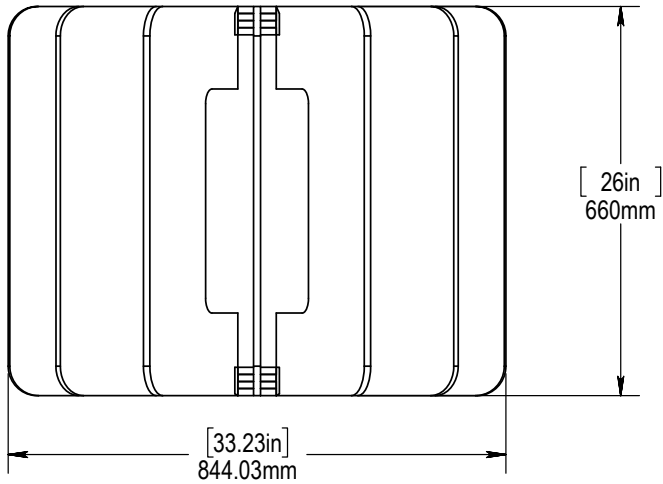

Dimensions and specifications subject to change without notice.

JOB NAME:

CAT#:

TYPE:

ORDERING

EXAMPLE: ASP 34 LED 27 DMV BN 30 A50 R

ASP		LED									
1. SERIES	2. WIDTH X LENGTH	3. GEAR	4. WATTAGE/LUMENS	5. DRIVER	6. FINISH ¹	7. COLOR TEMP	8. FLAIR ¹				
ASP	34 (-C)	34" Dia.	LED	27 27 Watts 2400 Lumens	DMV 120-277V Multivolt 0-10V Dimmable	BN Brushed Nickel	30 3000K	A03 Light Gray			
	34 (-R)	34" Dia.						A17 Dark Gray			
	43 (-T)	43" Dia.						A06 City Brown	A02 Taupe	A34 Pure Gray	

TYPE:

PRODUCT DIMENSIONS - TRIANGULAR

Dimensions and specifications subject to change without notice.

JOB NAME:

CAT#:

TYPE:

PRODUCT DIMENSIONS - CIRCULAR

Dimensions and specifications subject to change without notice.

JOB NAME:

CAT#:

TYPE:

PRODUCT DIMENSIONS - RECTANGULAR

Dimensions and specifications subject to change without notice.