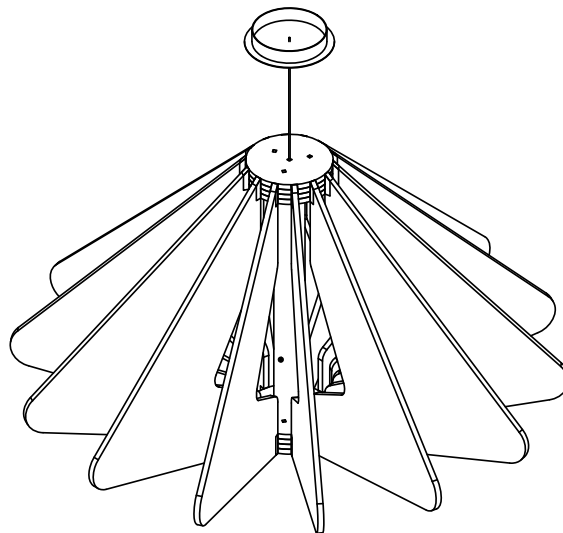

Dimensions and specifications subject to change without notice.

JOB NAME:

CAT#:

TYPE:

ORDERING

EXAMPLE: ASP 34 LED 27 DMV BN 30 A50 R

ASP		LED									
1. SERIES	2. WIDTH X LENGTH	3. GEAR	4. WATTAGE/LUMENS	5. DRIVER	6. FINISH ¹	7. COLOR TEMP	8. FLAIR ¹				
ASP	34 (-C)	34" Dia.	LED	27 27 Watts 2400 Lumens	DMV 120-277V Multivolt 0-10V Dimmable	BN Brushed Nickel	30 3000K	A03 Light Gray			
	34 (-R)	34" Dia.						A17 Dark Gray			
	43 (-T)	43" Dia.						A06 City Brown	A02 Taupe	A34 Pure Gray	

03-12-
Light Gray

17-12-
Dark Gray

06-12-City
Brown

02-12-Taupe

34-12-
Pure Gray

Dimensions and specifications subject to change without notice.

JOB NAME:

CAT#:

TYPE:

PRODUCT DIMENSIONS - TRIANGULAR

Dimensions and specifications subject to change without notice.

JOB NAME:

CAT#:

TYPE:

PRODUCT DIMENSIONS - CIRCULAR

Dimensions and specifications subject to change without notice.

JOB NAME:

CAT#:

TYPE:

PRODUCT DIMENSIONS - RECTANGULAR

Dimensions and specifications subject to change without notice.