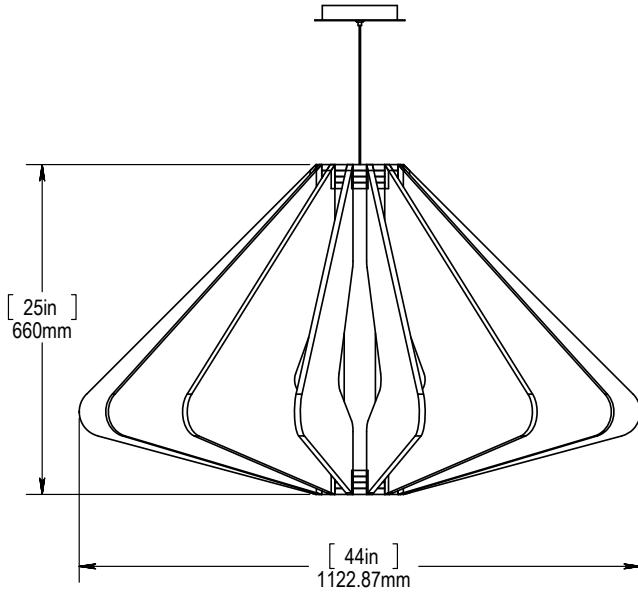

Dimensions and specifications subject to change without notice.

JOB NAME:

CAT#:

TYPE:

ORDERING

EXAMPLE: ASP 34 LED 27 DMV BN 30 A50 R

ASP		LED									
1. SERIES	2. WIDTH X LENGTH	3. GEAR	4. WATTAGE/LUMENS	5. DRIVER	6. FINISH ¹	7. COLOR TEMP	8. FLAIR ¹				
ASP	34 (-C)	34" Dia.	LED	27 27 Watts 2400 Lumens	DMV 120-277V Multivolt 0-10V Dimmable	BN Brushed Nickel	30 3000K	A03 Light Gray			
	34 (-R)	34" Dia.						A17 Dark Gray			
	43 (-T)	43" Dia.						A06 City Brown	A02 Taupe	A34 Pure Gray	

03-12-
Light Gray

17-12-
Dark Gray

06-12-City
Brown

02-12-Taupe

34-12-
Pure Gray

Dimensions and specifications subject to change without notice.

JOB NAME:

CAT#:

TYPE:

PRODUCT DIMENSIONS - TRIANGULAR

Dimensions and specifications subject to change without notice.

JOB NAME:

CAT#:

TYPE:

PRODUCT DIMENSIONS - CIRCULAR

Dimensions and specifications subject to change without notice.

JOB NAME:

CAT#:

TYPE:

PRODUCT DIMENSIONS - RECTANGULAR

Dimensions and specifications subject to change without notice.