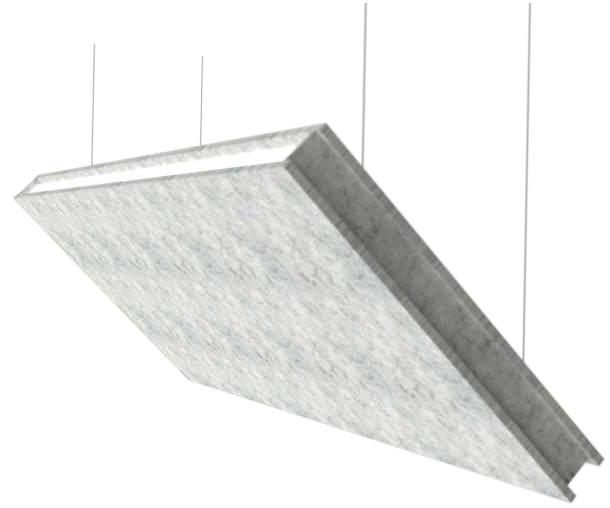

JOB NAME:

CAT#:

TYPE:

APPLICATIONS

Take control of your noise level with Mobern's Acoustic Angled Linear Baffle. This unique fixture offers a seamless transition between walls and ceilings. Classic linear LEDs are coupled with modern acoustic technology to create un-invasive, directional lighting that reduces noise pollution. Arrange side by side in a continuous run to dampen sound in lengthy hallways, or around the edges of an open office space. Custom angling and color options make the Angled Baffle a perfect fit for any interior style.

FEATURES & BENEFITS

- 30+ acoustic material color options available
- Pendant mount accommodates most ceiling types
- CRI >80
- >50,000 hrs of L70 LED life
- Rated for dry and damp locations
- 0-10 Volt dimmable 120-277V
- Power factor >0.90
- 5 year warranty