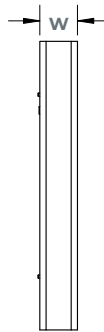

JOB NAME:

CAT#:

TYPE:

APPLICATIONS

Take control of your noise level with Mobern's Acoustic Angled Linear Baffle. This unique fixture offers a seamless transition between walls and ceilings. Classic linear LEDs are coupled with modern acoustic technology to create un-invasive, directional lighting that reduces noise pollution. Arrange side by side in a continuous run to dampen sound in lengthy hallways, or around the edges of an open office space. Custom angling and color options make the Angled Baffle a perfect fit for any interior style.

DIMENSIONS

Part	L	H	W
LABA24	24"	12",16",24"	3"
LABA48	48"	12",16",24"	3"
LABA72	72"	12",16",24"	3"
LABA96	96"	12",16",24"	3"

L = Length
W = Width
H = Height

Dimensions and specifications subject to change without notice.

JOB NAME:

CAT#:

TYPE:

ORDERING

EXAMPLE: AALB 24 16 LED 13 DMV A44 30K

AALB		LED								
1. SERIES	2. LENGTH	3. HEIGHT	4. GEAR	5. DISTRIBUTION		6. WATTAGE/LUMENS		7. DRIVER		8. FLAIR A ²
AALB	24 24"	12 12"	LED	Blank	Downlight (std.)	<u>Downlight or Uplight Only</u>		DMV	120-277V Multivolt 0-10V Dimmable	A44 Ivory
	48 48"	16 16"				24 in.				
	72 72"	24 24"		U	Uplight	12	12 Watts 1320 Lumens	D120	Triac Dimming 120VAC	A11 Steel
	96 96"					24	24 Watts 2640 Lumens			
						24	24 Watts 2640 Lumens			
						48	48 Watts 5280 Lumens			
						72	72 Watts 7920 Lumens			
						36	36 Watts 3960 Lumens			
						72	72 Watts 7920 Lumens			
						52	52 Watts 5720 Lumens			
						96	96 Watts 10560 Lumens			