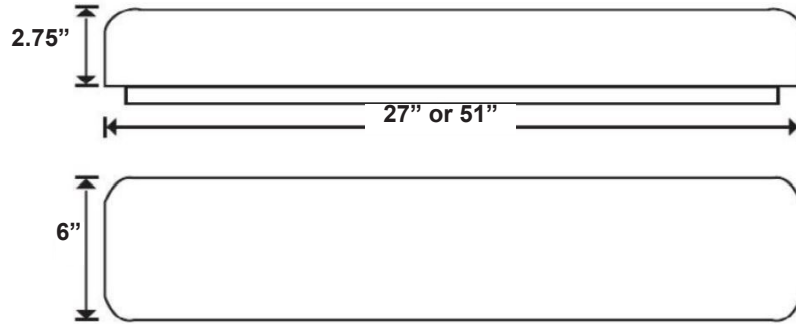

FEATURES & BENEFITS

- .110" thick custom compounded LED frosted Acrylic Sheet
- Added impact modifier in the acrylic enhances the durability of the lens
- Metal parts die formed from heavy gauge cold roll steel

DIMENSIONS

ORDERING

EXAMPLE: WP 24 LED 24 DMV 35

WP		LED		DMV		
1. SERIES		2. SIZE	3. GEAR	4. WATTAGE/LUMENS	5. DRIVER	6. COLOR TEMP
WP		24 27 in 48 51 in	LED	24 24 Watts 2250 Lumens 48 48 Watts 4500 Lumens	DMV 120-277VAC 0-10V Dimmable	30 3000K 35 3500K 40 4000K 50 5000K