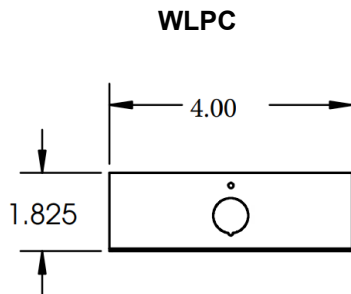

Large (WLPC)

ORDERING

EXAMPLE: WLPC LED 15 DMV CA 40

WLPC	LED	15	DMV	5. LENS	40
1. SERIES	2. GEAR	3. WATTAGE/LUMENS	4. DRIVER		6. COLOR TEMP
WLPC	LED	15 15 Watts 1500 Lumens	DMV 120-277VAC Triac Dimmable	CA Clear Acrylic WA White Acrylic CP Clear Polycarbonate WP White Polycarbonate	40 4000k

DIMENSIONS

13.0"L x 4.0"W x 5.0"H

*Special Made Deeper housing for LED

*WLPC Lens Dimensions

Dimensions and specifications subject to change without notice.