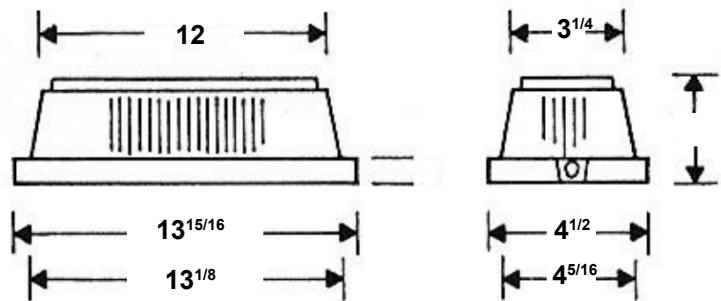

Large (WLPC)

ORDERING

EXAMPLE: WLPC LED 15 DMV CA 40

WLPC	LED	15	DMV	5. LENS	40
1. SERIES	2. GEAR	3. WATTAGE/LUMENS	4. DRIVER		6. COLOR TEMP
WLPC	LED	15 15 Watts 1500 Lumens	DMV 120-277VAC Triac Dimmable	CA Clear Acrylic WA White Acrylic CP Clear Polycarbonate WP White Polycarbonate	40 4000k

DIMENSIONS

13.0"L x 4.0"W x 5.0"H

*Special Made Deeper housing for LED

*WLPC Lens Dimensions

Dimensions and specifications subject to change without notice.