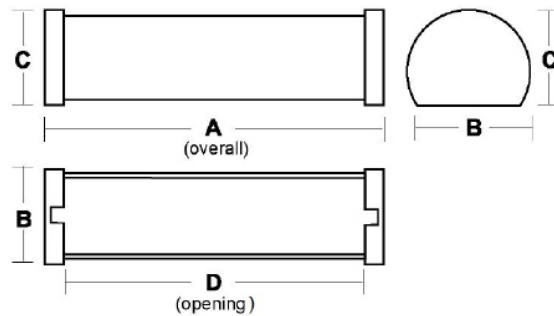

### APPLICATIONS

The VB bath bar series of fixtures allow the lighting designer to specify a cost effective, yet elegantly styled luminaire.

The diffuser assembly consists of a solid white, clear, fluted or white fluted profile mated to a choice of end cap sizes and colors. We have expanded the range of offerings on the End Cap Bar to include a new frosted ribbed diffuser. The new diffuser gives the appearance of frosted glass, while maintaining the shipping and usage durability of acrylic. The diffuser is available with full range of standard caps, narrow caps, inclusive of all marble colors and trim options.

### DIMENSIONS

Standard End Cap (1 1/2" wide) -

Narrow End Cap (1/2" wide) -

Series	Length	A	B	C	D
VB	24	25 1/2"	4 3/4"	4"	24 1/8"
VB	48	49 1/2"	4 3/4"	4"	48 1/8"

Series	Length	A	B	C	D
VBN	24	25 1/2"	4 3/4"	4"	25"
VBN	48	49 1/2"	4 3/4"	4"	49"