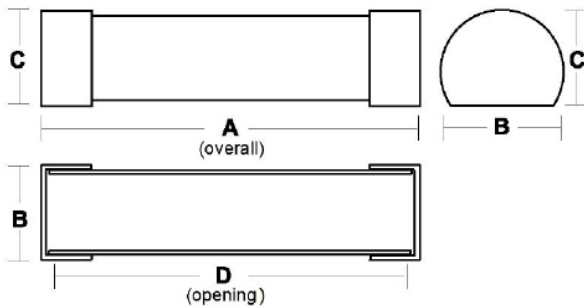

### APPLICATIONS

The VB bath bar series of fixtures allow the lighting designer to specify a cost effective, yet elegantly styled luminaire.

The diffuser assembly consists of a solid white, clear, fluted or white fluted profile mated to a choice of end cap sizes and colors. We have expanded the range of offerings on the End Cap Bar to include a new frosted ribbed diffuser. The new diffuser gives the appearance of frosted glass, while maintaining the shipping and usage durability of acrylic. The diffuser is available with full range of standard caps, narrow caps, inclusive of all marble colors and trim options.

### DIMENSIONS

Standard End Cap (1 1/2" wide) -

Narrow End Cap (1/2" wide) -

Series	Length	A	B	C	D
VB	24	25 1/2"	4 3/4"	4"	24 1/8"
VB	48	49 1/2"	4 3/4"	4"	48 1/8"

Series	Length	A	B	C	D
VBN	24	25 1/2"	4 3/4"	4"	25"
VBN	48	49 1/2"	4 3/4"	4"	49"