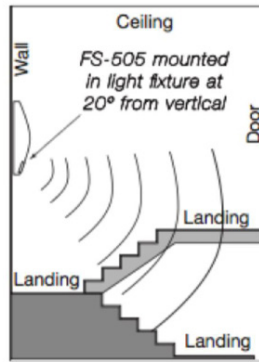

JOB NAME:

CAT#:

TYPE:

APPLICATIONS

Typical applications for this series include open office cubicles, offices, conference rooms, restrooms, stairwells, and hallways. The housing is post powder painted, die-formed, 20 gauge steel with aluminum end caps. The optional Smart Sense technology provides superior detection in hard surfaced areas, such as stairwells and hallways and features Bi-level lighting control. Smart Sense technology can yield energy savings upwards of 50% for fixtures that are normally on 24/7 all year long, while providing adequate illumination for safety and egress.

DIMENSIONS

FS-505 Mounted in Stairwell

Ultrasonic technology for open area detection and line-of-sight obstructions.

SNS200 Occupancy Sensor w/
Daylight Harvesting

Dimensions and specifications subject to change without notice.