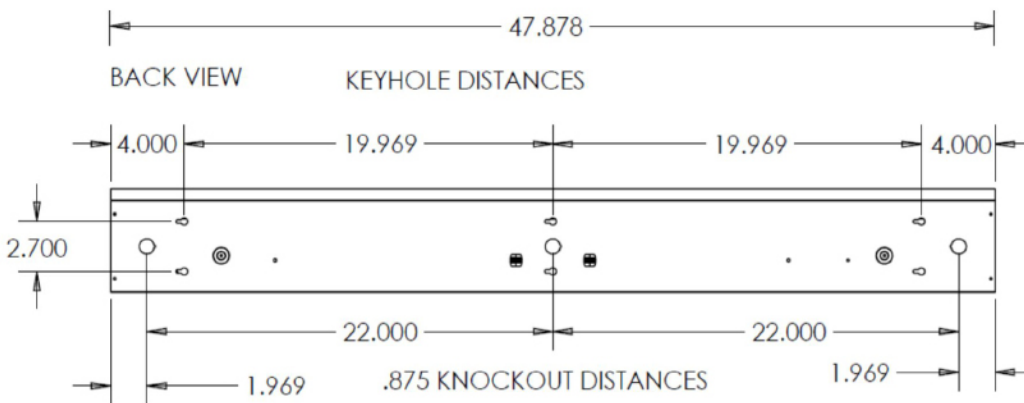

DIMENSIONS

FS-505 Mounted in Stairwell

Ultrasonic technology for open area detection and line-of-sight obstructions.

SNS200 Occupancy Sensor w/
Daylight Harvesting

Dimensions and specifications subject to change without notice.

JOB NAME:

CAT#:

TYPE:

DIMENSIONS

2 ft Dimensions

4 ft Dimensions

Dimensions and specifications subject to change without notice.

JOB NAME:

CAT#:

TYPE:

ORDERING

EXAMPLE: STW R 24 LED 15 DMV 30 EM

STW		LED					
1. SERIES	2. LENS	3. SIZE	4. GEAR	5. WATTAGE/LUMENS	6. DRIVER*	7. FINISH	8. COLOR TEMP
STW	R Round	24 24" 48 48"	LED	<u>2 ft.</u> 15 15W 2050 Lumens 24 24W 3000 Lumens <u>4 ft.</u> 48 48W 6000 Lumens 57 57W 6900 Lumens	DMV Dimming multivolt 120-277V 0-10V *Consult for Triac dimming	Blank White BK Black SL Silver IN Iron BZ Bronze	30 3000K 35 3500K 40 4000K 50 5000K
9. EM		10. OPTIONAL SMART SENSE					
EM	10 Watts, 1600 Lumens Battery Backup	SS-10 10%					
		SS-20 20%					
		SS-30 30%					
		SS-40 40%					
		SS-50 50%					
		SS-60 60%					
		SS-70 70%					
		SS-80 80%					
		SS-90 90%					

Dimensions and specifications subject to change without notice.