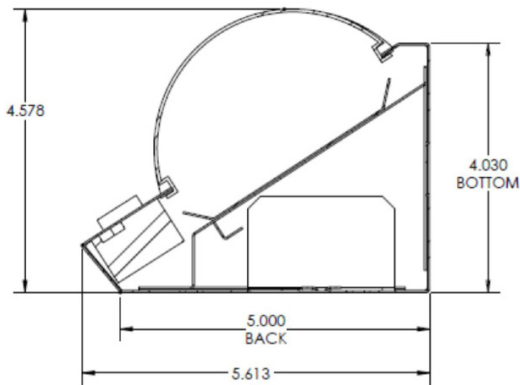

DIMENSIONS

FS-505 Mounted in Stairwell

Ultrasonic technology for open area detection and line-of-sight obstructions.

SNS200 Occupancy Sensor w/
Daylight Harvesting

Dimensions and specifications subject to change without notice.

JOB NAME:

CAT#:

TYPE:

DIMENSIONS

2 ft Dimensions

4 ft Dimensions

Dimensions and specifications subject to change without notice.

JOB NAME: