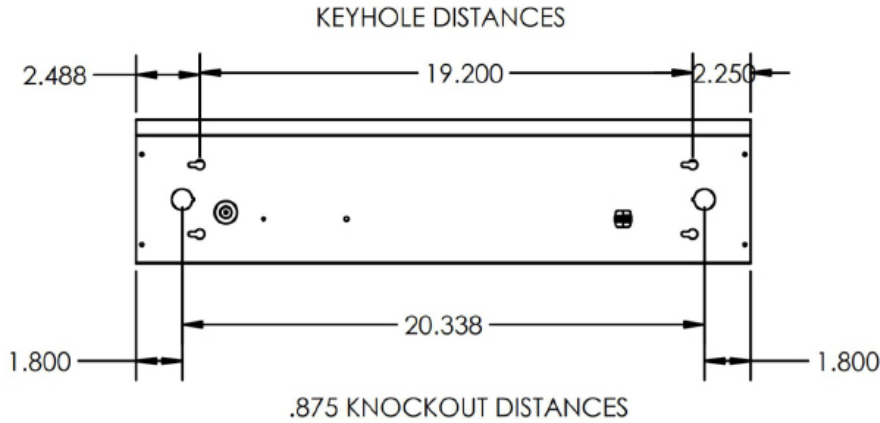

DIMENSIONS

FS-505 Mounted in Stairwell

Ultrasonic technology for open area detection and line-of-sight obstructions.

SNS200 Occupancy Sensor w/
Daylight Harvesting

Dimensions and specifications subject to change without notice.

JOB NAME:

CAT#:

TYPE:

DIMENSIONS

2 ft Dimensions

4 ft Dimensions

Dimensions and specifications subject to change without notice.

JOB NAME: