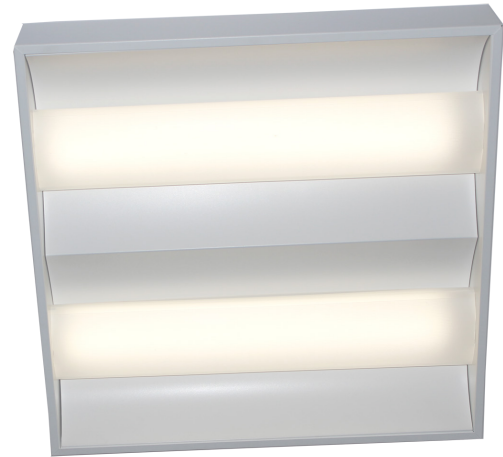

### APPLICATIONS

Low profile surface dual basket SRDISD is a specification grade, direct/indirect dual diffuser luminaire provides smooth and uniform ambient lighting for all commercial and industrial buildings with recessed configurations. Reflected light from matte surfaces provide a softened “sky light” appearance to the modern office environment.

Housing is die-formed and embossed code 20 gauge steel. Luminaire body finish is high reflectance baked white enamel, with matte white reflectors. Wiring knockouts are provided on the back of housing. Diffusers are perforated to maintain even brightness, and provided with an internal, acrylic overlay to obscure LED boards. Listed by and bears UL label.

### FEATURES & BENEFITS

- Direct/indirect mimics “sky light” appearance
- Matte white reflective surfaces for soft, uniform light distribution
- Over 80% efficiency when used with frosted and acrylic diffuser
- Surface dual frosted diffuser with acrylic overlay
- 0-10V dimming driver standard
- ETL Listed