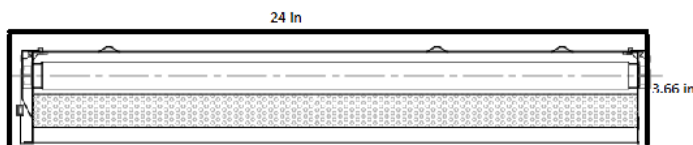

DIMENSIONS

2X2

TRANSVERSAL VIEW

LONGITUDINAL VIEW

Dimensions and specifications subject to change without notice.

JOB NAME:

CAT#:

TYPE:

DIMENSIONS

2X4

TRANSVERSAL VIEW

1X4

LONGITUDINAL VIEW

TRANSVERSAL VIEW

LONGITUDINAL VIEW

Dimensions and specifications subject to change without notice.