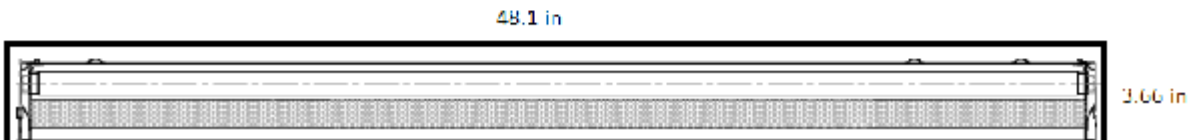

DIMENSIONS

2X2

TRANSVERSAL VIEW

LONGITUDINAL VIEW

Dimensions and specifications subject to change without notice.

JOB NAME:

CAT#:

TYPE:

DIMENSIONS

2X4

TRANSVERSAL VIEW

1X4

LONGITUDINAL VIEW

TRANSVERSAL VIEW

LONGITUDINAL VIEW

Dimensions and specifications subject to change without notice.