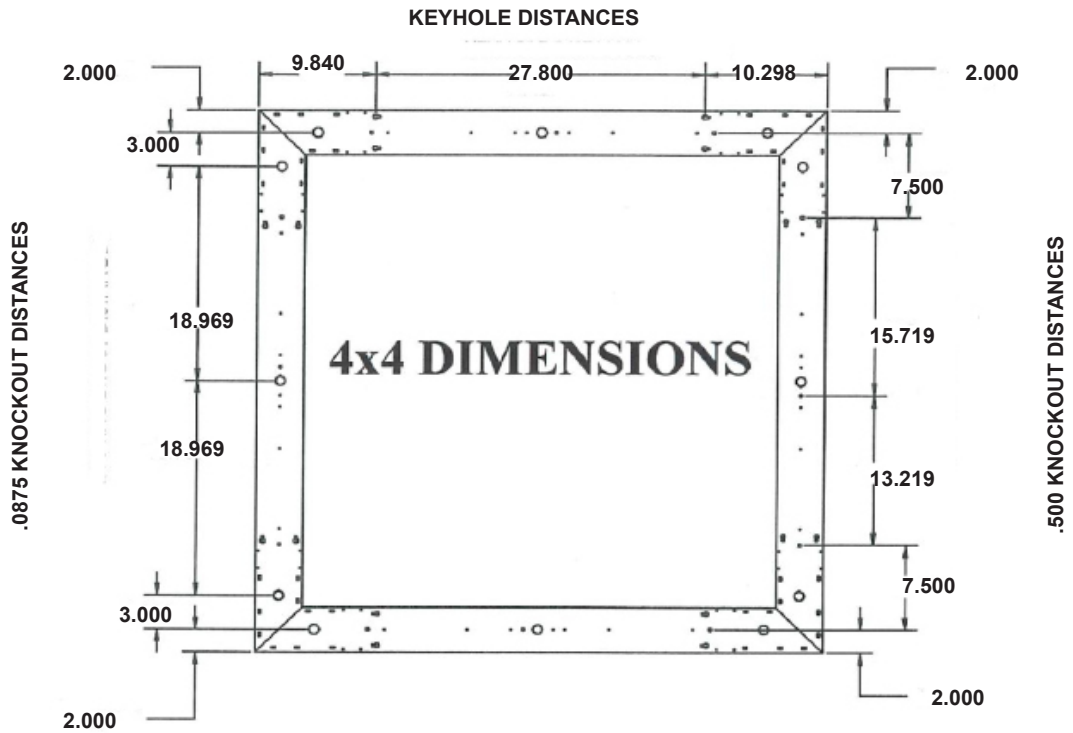

JOB NAME:

CAT#:

TYPE:

Dimensions and specifications subject to change without notice.