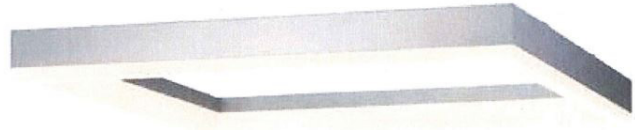

JOB NAME:

CAT#:

TYPE:

APPLICATIONS

Make a bold statement in your space with this dramatic geometric shape of light. Choose from two sizes of squares, 4 and 8 foot sides, in a 4 inch linear profile. Lit corners, shadowless LED lighting and energy efficient performance provides excellent general lighting. This distinctive architectural preconfigured fixture is ideal for circulation spaces, lobbies, retail and conference rooms. Available in two lumen packages and in a variety of finishes.

SPECIFICATIONS

Housing is die-formed and welded 22 gauge cold rolled steel. A 1/2" regressed flange at the bottom insures uniformity and rigidity. Fixtures can be surface mounted to the ceiling or pendant hung by stem or cable. Standard lens is a snap in frosted lens especially made for LED. Other lens options including a bladed louver are available. Fixture assembles and installs easily with 4 cable kits that connect at each corner. Down Light Only.