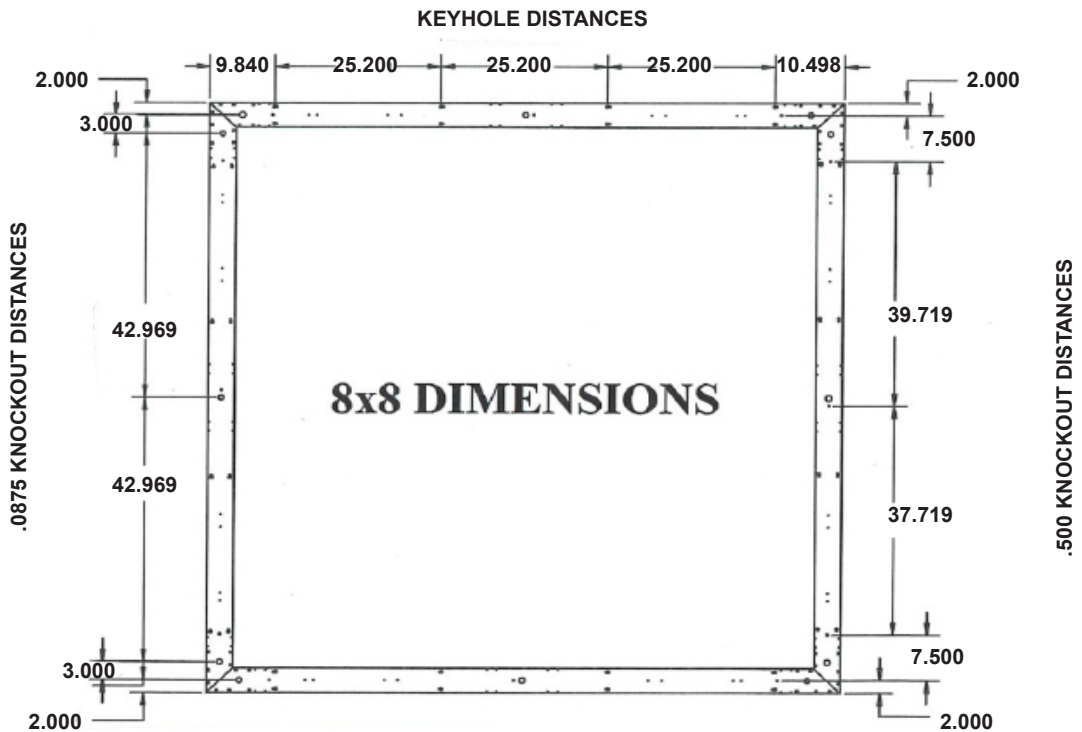

JOB NAME:

CAT#:

TYPE:

APPLICATIONS

Make a bold statement in your space with this dramatic geometric shape of light. Choose from two sizes of squares, 4 and 8 foot sides, in a 4 inch linear profile. Lit corners, shadowless LED lighting and energy efficient performance provides excellent general lighting. This distinctive architectural preconfigured fixture is ideal for circulation spaces, lobbies, retail and conference rooms. Available in two lumen packages and in a variety of finishes.

Size: W x L x H in inches

4x4: 48"W x 48"L x 4"H

8x8: 96"W x 96L x 4"H

ORDERING

EXAMPLE: SQ4 4X4 LED 128 DMV SL MW 40 H8W

SQ44

LED

| 1. SERIES | 2. SIZE | 3. GEAR | 4. LED DISTRIBUTION | 5. WATTAGE/LUMENS | 6. DRIVER |
|---|--|--|--|--|--------------------------------------|
| SQ44 Pendant Mount Only | 4x4 48"W x 48"L x 4"H 8x8 96"W x 96"L x 4"H | LED | 1U1D - 1/2 up, 1/2 down 1U2D - 1/3 up, 2/3 down 2U1D - 2/3 up, 1/3 down | 4 x 4 96 96 Watts 9600 Lumens 128 128 Watts 12800 Lumens 8 x 8 192 192 Watts 19200 Lumens 256 256 Watts 25600 Lumens 12 x 12 108 108 Watts 10800 Lumens | DMV 120-277VAC 0-10V Dimmable |
| 7. FINISH | 8. LENS MATERIAL | 9. COLOR TEMP | 10. HANGING/POWER FEED KIT | | |
| WH White BK Black SL Silver IN Iron RD Red BZ Bronze | SF Snap In Frosted Acrylic Lens MW Matte White Lens S.5 Specular Parabolic Louver PLA White Cubed Acrylic Louver LV Bladed Louver Semi Specular A Prismatic Acrylic #12 Pattern | 30 3000K 35 3500K 40 4000K 50 5000K | H4W HC401 4ft. Cable kit with 3 wire power feed. White Canopy. H8W HC402 8ft. Cable kit with 3 wire power feed. White Canopy. H4W5 HC401 4ft. Cable kit with 5 wire power feed. White Canopy. H8W5 HC402 8ft. Cable kit with 5 wire power feed. White Canopy. | | |

NOTE: Custom length available. Consult factory for additional information

Dimensions and specifications subject to change without notice.

JOB NAME:

CAT#:

TYPE:

Dimensions and specifications subject to change without notice.