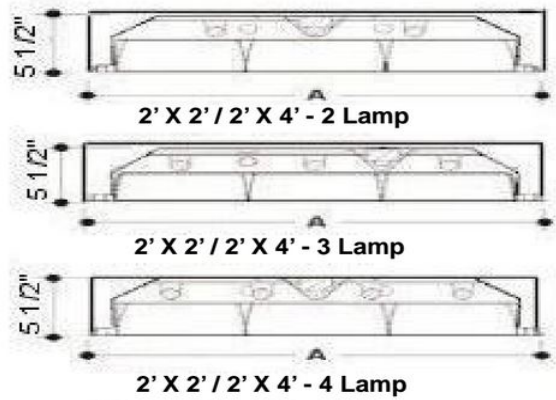

Dimensions and specifications subject to change without notice.

JOB NAME:

CAT#:

TYPE:

DIMENSIONS

TOP VIEW

END VIEW

SIDE VIEW

MODEL CONFIGURATION	A	B
2' x 2'	24"	24"
2' x 4'	24"	48"

Dimensions and specifications subject to change without notice.

JOB NAME:

CAT#:

TYPE:

ORDERING

EXAMPLE: SPR 14 8 LED 24 DMV 30 EM

SPR		LED					
1. SERIES	2. SIZE	3. # OF CELLS	4. GEAR	5. WATTAGE	6. DRIVER	7. COLOR TEMP	
SPR	14 1X4	8 8 cell (STD 1x4)	LED	<u>2x2</u>		DMV Dimmable Driver	30 3000K
	22 2X2	9 9 cell (STD 2x2)		24 24W 2725 Lumens	35 3500K		
	24 2X4	12 12 cell (2x4)		30 30W 3300 Lumens	40 4000K		
		16 16 cell (2x2)		47 47W 4330 Lumens	50 5000K		
	18 18 cell (STD 2x4)	<u>1x4</u>					
	24 24 cell (2x4)	32 32W 3600 Lumens					
	32 32 cell (2x4)	48 48W 5450 Lumens					
				<u>2x4</u>			
				48 48W 5450 Lumens			
				60 60W 6600 Lumens			
		85 85W 8675 Lumens					