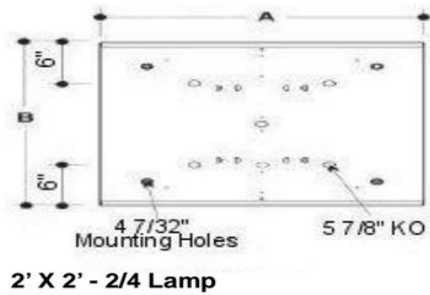

Dimensions and specifications subject to change without notice.

JOB NAME:

CAT#:

TYPE:

DIMENSIONS

TOP VIEW

END VIEW

SIDE VIEW

MODEL CONFIGURATION	A	B
2' x 2'	24"	24"
2' x 4'	24"	48"

Dimensions and specifications subject to change without notice.

JOB NAME:

CAT#:

TYPE:

ORDERING

EXAMPLE: SPR 14 8 LED 24 DMV 30 EM

SPR		LED					
1. SERIES	2. SIZE	3. # OF CELLS	4. GEAR	5. WATTAGE	6. DRIVER	7. COLOR TEMP	
SPR	14 1X4	8 8 cell (STD 1x4)	LED	<u>2x2</u>		DMV Dimmable Driver	30 3000K
	22 2X2	9 9 cell (STD 2x2)		24 24W 2725 Lumens	35 3500K		
	24 2X4	12 12 cell (2x4)		30 30W 3300 Lumens	40 4000K		
		16 16 cell (2x2)		47 47W 4330 Lumens	50 5000K		
	18 18 cell (STD 2x4)	<u>1x4</u>					
	24 24 cell (2x4)	32 32W 3600 Lumens					
	32 32 cell (2x4)	48 48W 5450 Lumens					
				<u>2x4</u>			
				48 48W 5450 Lumens			
				60 60W 6600 Lumens			
		85 85W 8675 Lumens					