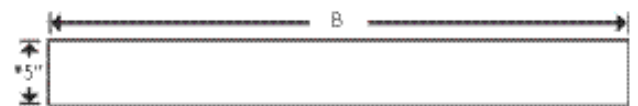

Dimensions and specifications subject to change without notice.

JOB NAME:

CAT#:

TYPE:

DIMENSIONS

TOP VIEW

END VIEW

SIDE VIEW

MODEL CONFIGURATION	A	B
2' x 2'	24"	24"
2' x 4'	24"	48"

Dimensions and specifications subject to change without notice.

JOB NAME:

CAT#:

TYPE:

ORDERING

EXAMPLE: SPR 14 8 LED 24 DMV 30 EM

SPR		LED					
1. SERIES	2. SIZE	3. # OF CELLS	4. GEAR	5. WATTAGE	6. DRIVER	7. COLOR TEMP	
SPR	14 1X4	8 8 cell (STD 1x4)	LED	<u>2x2</u>		DMV Dimmable Driver	30 3000K
	22 2X2	9 9 cell (STD 2x2)		24 24W 2725 Lumens	35 3500K		
	24 2X4	12 12 cell (2x4)		30 30W 3300 Lumens	40 4000K		
		16 16 cell (2x2)		47 47W 4330 Lumens	50 5000K		
	18 18 cell (STD 2x4)	<u>1x4</u>					
	24 24 cell (2x4)	32 32W 3600 Lumens					
	32 32 cell (2x4)	48 48W 5450 Lumens					
				<u>2x4</u>			
				48 48W 5450 Lumens			
				60 60W 6600 Lumens			
		85 85W 8675 Lumens					