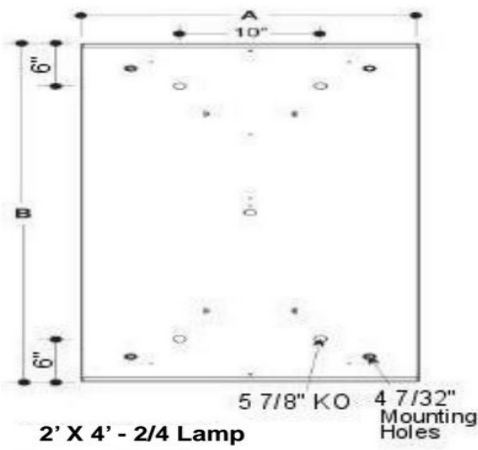

Dimensions and specifications subject to change without notice.

JOB NAME:

CAT#:

TYPE:

DIMENSIONS

TOP VIEW

END VIEW

SIDE VIEW

MODEL CONFIGURATION	A	B
2' x 2'	24"	24"
2' x 4'	24"	48"

Dimensions and specifications subject to change without notice.

JOB NAME:

CAT#:

TYPE:

ORDERING

EXAMPLE: SPR 14 8 LED 24 DMV 30 EM

SPR		LED					
1. SERIES	2. SIZE	3. # OF CELLS	4. GEAR	5. WATTAGE	6. DRIVER	7. COLOR TEMP	
SPR	14 1X4	8 8 cell (STD 1x4)	LED	<u>2x2</u>		DMV Dimmable Driver	30 3000K
	22 2X2	9 9 cell (STD 2x2)		24 24W 2725 Lumens	35 3500K		
	24 2X4	12 12 cell (2x4)		30 30W 3300 Lumens	40 4000K		
		16 16 cell (2x2)		47 47W 4330 Lumens	50 5000K		
	18 18 cell (STD 2x4)	<u>1x4</u>					
	24 24 cell (2x4)	32 32W 3600 Lumens					
	32 32 cell (2x4)	48 48W 5450 Lumens					
				<u>2x4</u>			
				48 48W 5450 Lumens			
				60 60W 6600 Lumens			
		85 85W 8675 Lumens					