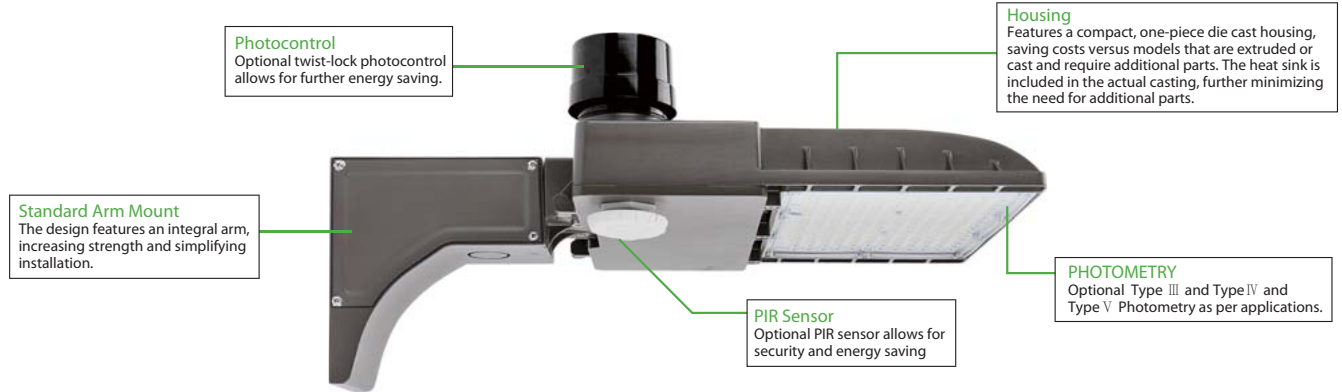

### FEATURES & BENEFITS

- One piece die-cast aluminum housing with outstanding corrosion protection
- UV resistant polycarbonate optical lens
- Round pole and square pole mounting, direct wall mounting, slip fitter
- Long lasting L70 ≥ 50,000 hrs
- IP66 rated
- Operated temperature range: -40°C to 45°C (-40°F to 113°F)
- Type III distribution standard
- cUL<sub>us</sub> Wet Location listed

### DIMENSIONS

40W/70W/100W (Slipfitter Mount)

40W/70W/100W (Pole Mount)

40W/70W/100W (Wall Mount)

Dimensions and specifications subject to change without notice.

JOB NAME:

CAT#:

TYPE: