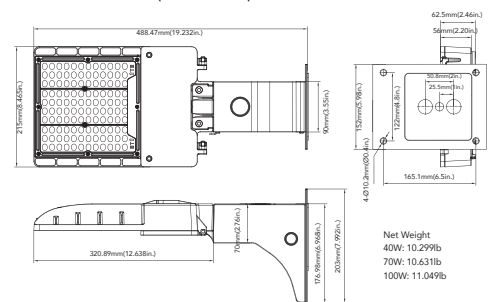

### DIMENSIONS

40W/70W/100W (Slipfitter Mount)

40W/70W/100W (Pole Mount)

40W/70W/100W (Wall Mount)

Dimensions and specifications subject to change without notice.

JOB NAME:

CAT#:

TYPE:

**SAL-SQ-ARM**  
**DIMENSIONS**

**SAL-RD-ARM**  
**DIMENSIONS**

Dimensions and specifications subject to change without notice.

JOB NAME:

CAT#:

TYPE:

**EPA OF AREA LIGHT**

Item							
	1	2 @90°	2 @120°	2@180°	3 @90°	3 @120°	4 @90°
150W/200W	0.4418	0.7145	0.8813	0.8836	1.0548	1.0135	1.0548
250W/300W/350W	0.5614	0.8471	1.105	1.1228	1.294	1.2503	1.294