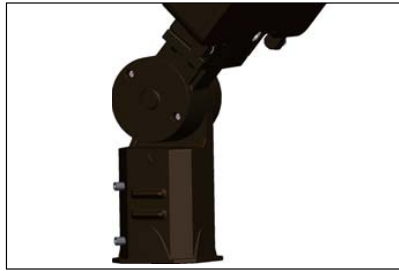

Dimensions and specifications subject to change without notice.

**JOB NAME:**

**CAT#:**

**TYPE:**

**ACCESSORIES**

(Field Installed)

SAL-SQ-ARM	Square pole mounting arm for SAL (Bronze)
SAL-RD-ARM	Round pole mounting arm for SAL (Bronze)
SAL-SF	Slip fitter mounting for SAL (Bronze)
SAL-WALL-ARM	Wall mounting for SAL (Bronze)
SAL-SQ-ARM-PCMV	Square arm with 120-277V photocell
SAL-RD-ARM-PCMV	Round arm with 120-277V photocell
A-SC-AL01-100W-BA	Backlight control

**ARM**

**SAL-SQ-ARM**  
**SAL-RD-ARM**

Arm Mount (4" and 5" Square & Round Poles)  
Standard versatile mounting arm is simple to install and can be used with existing poles for retrofit installation.

**SAL-SF**