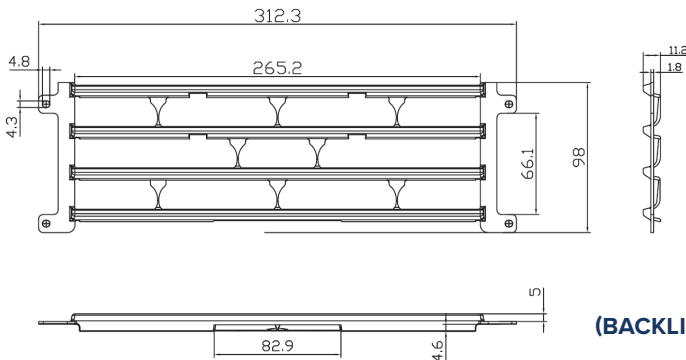

### DIMENSIONS

40W/70W/100W (Slipfitter Mount)

40W/70W/100W (Pole Mount)

40W/70W/100W (Wall Mount)

Dimensions and specifications subject to change without notice.

JOB NAME:

CAT#:

TYPE: