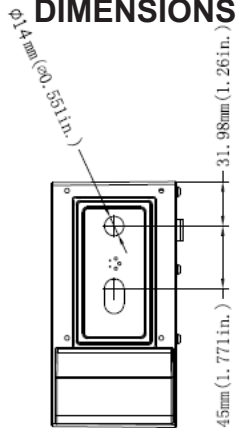

Dimensions and specifications subject to change without notice.

**JOB NAME:**

**CAT#:**

**TYPE:**

**ACCESSORIES**

(Field Installed)

SAL-SQ-ARM	Square pole mounting arm for SAL (Bronze)
SAL-RD-ARM	Round pole mounting arm for SAL (Bronze)
SAL-SF	Slip fitter mounting for SAL (Bronze)
SAL-WALL-ARM	Wall mounting for SAL (Bronze)
SAL-SQ-ARM-PCMV	Square arm with 120-277V photocell
SAL-RD-ARM-PCMV	Round arm with 120-277V photocell
A-SC-AL01-100W-BA	Backlight control

**ARM**

**SAL-SQ-ARM**  
**SAL-RD-ARM**

Arm Mount (4" and 5" Square & Round Poles)  
Standard versatile mounting arm is simple to install and can be used with existing poles for retrofit installation.

**SAL-SF**

Slipfitter Mount  
An optional cast aluminum mast arm adapter secures fixture head to nominal 2" (2-3/8" O.D. pipe size) horizontal tenon arm.

**SAL-WALL-ARM**

Wall Mount  
Wall mount is easy to install for direct wall mounting with 1/2" conduit wiring or standard J-box mounting.

**SAL-SQ-ARM**  
**DIMENSIONS**

**SAL-RD-ARM**  
**DIMENSIONS**

Dimensions and specifications subject to change without notice.

JOB NAME:

CAT#:

TYPE:

**EPA OF AREA LIGHT**

Item							
	1	2 @90°	2 @120°	2@180°	3 @90°	3 @120°	4 @90°
150W/200W	0.4418	0.7145	0.8813	0.8836	1.0548	1.0135	1.0548
250W/300W/350W	0.5614	0.8471	1.105	1.1228	1.294	1.2503	1.294