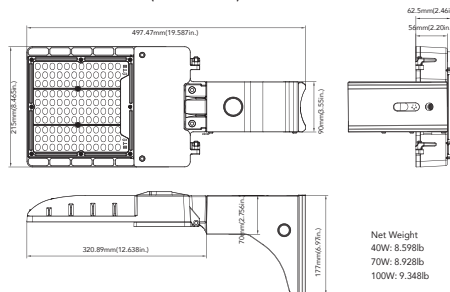

### DIMENSIONS

40W/70W/100W (Slipfitter Mount)

40W/70W/100W (Pole Mount)

40W/70W/100W (Wall Mount)

Dimensions and specifications subject to change without notice.

JOB NAME:

CAT#:

TYPE:

**SAL-SQ-ARM**  
**DIMENSIONS**

**SAL-RD-ARM**  
**DIMENSIONS**

Dimensions and specifications subject to change without notice.

JOB NAME:

CAT#:

TYPE:

**EPA OF AREA LIGHT**

Item							
	1	2 @90°	2 @120°	2@180°	3 @90°	3 @120°	4 @90°
150W/200W	0.4418	0.7145	0.8813	0.8836	1.0548	1.0135	1.0548
250W/300W/350W	0.5614	0.8471	1.105	1.1228	1.294	1.2503	1.294