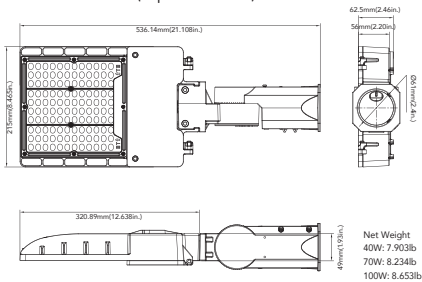

### DIMENSIONS

40W/70W/100W (Slipfitter Mount)

40W/70W/100W (Pole Mount)

40W/70W/100W (Wall Mount)

Dimensions and specifications subject to change without notice.

JOB NAME:

CAT#:

TYPE:

**SAL-SQ-ARM**  
**DIMENSIONS**

**SAL-RD-ARM**  
**DIMENSIONS**

Dimensions and specifications subject to change without notice.

JOB NAME:

CAT#:

TYPE:

**EPA OF AREA LIGHT**

Item							
	1	2 @90°	2 @120°	2@180°	3 @90°	3 @120°	4 @90°
150W/200W	0.4418	0.7145	0.8813	0.8836	1.0548	1.0135	1.0548
250W/300W/350W	0.5614	0.8471	1.105	1.1228	1.294	1.2503	1.294