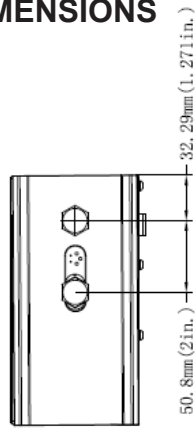

### DIMENSIONS

40W/70W/100W (Slipfitter Mount)

40W/70W/100W (Pole Mount)

40W/70W/100W (Wall Mount)

Dimensions and specifications subject to change without notice.

JOB NAME:

CAT#:

TYPE:

**ARM**

**SAL-SQ-ARM**  
**SAL-RD-ARM**

Arm Mount (4" and 5" Square & Round Poles)  
Standard versatile mounting arm is simple to install and can be used with existing poles for retrofit installation.

**SAL-SF**

Slipfitter Mount  
An optional cast aluminum mast arm adapter secures fixture head to nominal 2" (2-3/8" O.D. pipe size) horizontal tenon arm.

**SAL-WALL-ARM**

Wall Mount  
Wall mount is easy to install for direct wall mounting with 1/2" conduit wiring or standard J-box mounting.

**SAL-SQ-ARM**  
**DIMENSIONS**

**SAL-RD-ARM**  
**DIMENSIONS**

Dimensions and specifications subject to change without notice.

JOB NAME:

CAT#:

TYPE:

**EPA OF AREA LIGHT**

Item							
	1	2 @90°	2 @120°	2@180°	3 @90°	3 @120°	4 @90°
150W/200W	0.4418	0.7145	0.8813	0.8836	1.0548	1.0135	1.0548
250W/300W/350W	0.5614	0.8471	1.105	1.1228	1.294	1.2503	1.294