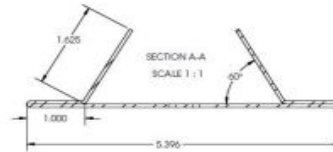

Parking Garage Retrofit Kit