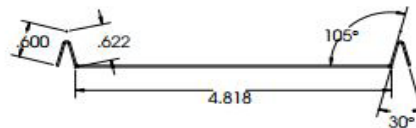

DIMENSIONS

Parking Garage Retrofit Kit

Low Bay Retrofit Kit

Dimensions and specifications subject to change without notice.

RECOGNIZED COMPONENT

Intertek

JOB NAME:

CAT#: