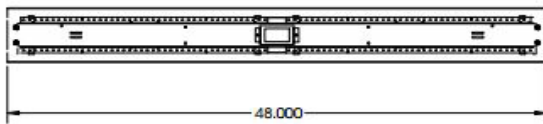

Low Bay Retrofit Kit

Dimensions and specifications subject to change without notice.

RECOGNIZED COMPONENT

Intertek