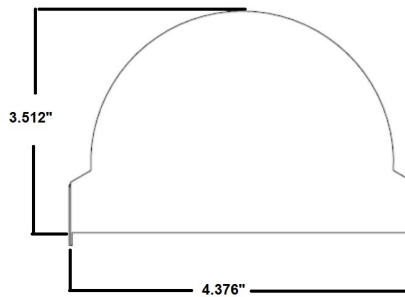

JOB NAME:

CAT#:

TYPE:

APPLICATIONS

Give your area a new clean and sleek look with this designer series retrofit solution. This fixture is sure to enhance any environment. Designed to convert your old 4' or 8' T12 or T8 linear strips or industrial fixtures with New LED Technology.

Choose between 3 aesthetic options: flat lens, dome lens or rounded lens, all provide energy savings and better quality lighting. These flexible options are cost effective and make this a perfect retrofit for : Schools, retail, warehouse, storage or any other facility area currently using strip fixtures. All the kit styles adapt easily to your existing backbox for quick retrofit.

FEATURES & BENEFITS

- Flat Lens, Dome Lens or Rounded Lens
- Size: 4FT: 4.25"W x 48"L
  8FT: 4.25"W x 96"L

DIMENSIONS

Side View

RKBCF

RKBCD

RKBCR

Dimensions and specifications subject to change without notice.