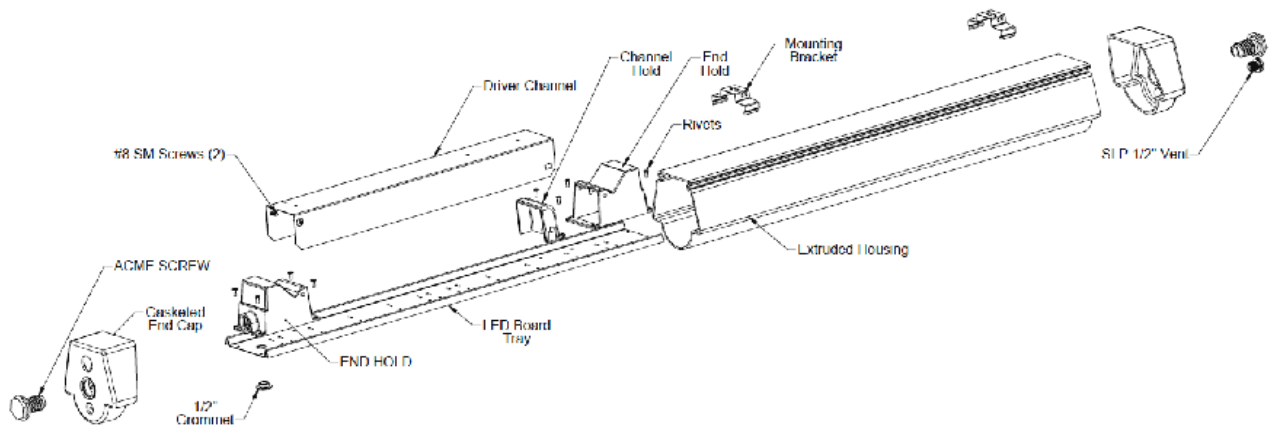

JOB NAME:

CAT#:

TYPE:

APPLICATIONS

Introducing the Mobern PRF1-LED Premium grade enclosed and gasketed vaportight fixture. This Energy-Saving High Performance LED enclosure is ideal for both indoor and outdoor applications where dust and water resistance is required. Ideal for parking garages, cold storage, marinas, barns, canopies, car washes, poultry farms, agricultural applications and other areas susceptible to corrosive and wet conditions.

Notes:
 ¹O is Optional

Dimensions and specifications subject to change without notice.

JOB NAME:

CAT#:

TYPE:

ACCESSORIES

- A-PRF-MB Mounting Bracket
- A-PRF-S1-SB Safety bail (order 2 per mounting bracket)
- A-PRF-AS-BLK-N ACME screw
- A-SLP-GRMT-0500 Optional wire grommet

DIMENSIONS

- 8'L x 3.86"W x 3.75"H
- 4'L x 3.86"W x 3.75"H
- 2'L x 3.86"W x 3.75"H

Dimensions and specifications subject to change without notice.