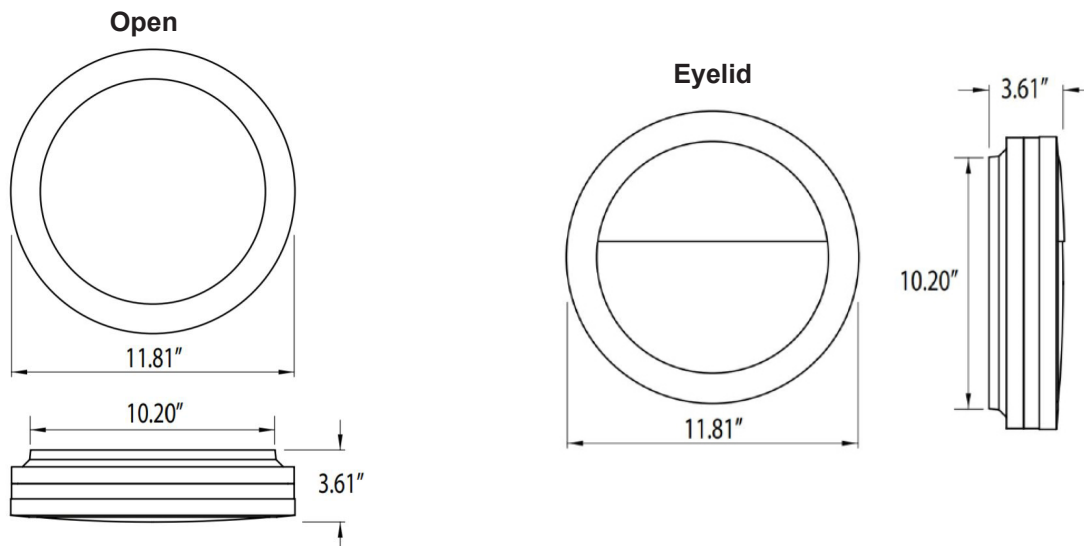

FEATURES & BENEFITS

- Wall or ceiling mount
- White polycarbonate lens
- Min CRI 80
- $L_{70} > 50,000$ hrs.
- Enclosed and gasketed
- Powder coated cast aluminum
- IP65 rated
- $cETL_{us}$ listed for damp location
- 5 year warranty on LED models

Open

Eyelid

DIMENSIONS

Dimensions and specifications subject to change without notice.

JOB NAME:

CAT#:

TYPE:

ORDERING