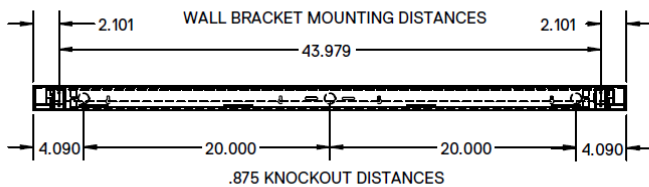

DIMENSIONS

Surface Mount

Dimensions and specifications subject to change without notice.

JOB NAME:

CAT#:

TYPE:

DIMENSIONS

Pendant Mount

BACK VIEW

TOP

Wall Mount

.500
BRACKET DEPTH, SCREW TO
WOODEN STUD, DRYWALL
AROUND THE BRACKET

1.000
BRACKET
WIDTH

Dimensions and specifications subject to change without notice.

JOB NAME:

CAT#: