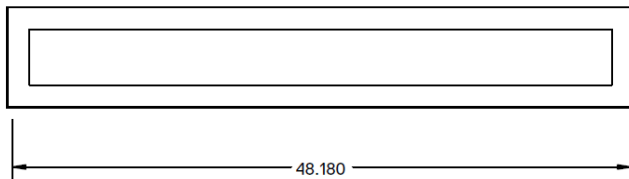

DIMENSIONS

Surface Mount

Dimensions and specifications subject to change without notice.

JOB NAME:

CAT#:

TYPE:

DIMENSIONS

Pendant Mount

BACK VIEW

TOP

Wall Mount

.500
BRACKET DEPTH, SCREW TO
WOODEN STUD, DRYWALL
AROUND THE BRACKET

1.000
BRACKET
WIDTH

Dimensions and specifications subject to change without notice.

JOB NAME:

CAT#: