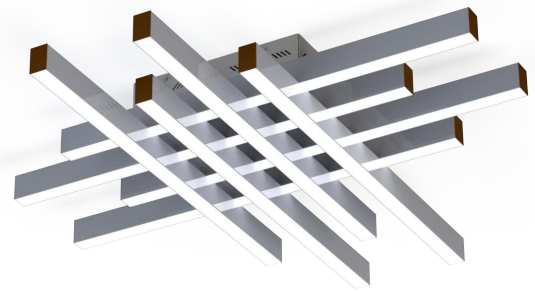

JOB NAME:

CAT#:

TYPE:

APPLICATIONS

Invigorate your space with a crisp, original linear LED cross-fixture system – the Nova Luminaire. Paired with a specially-designed mounting system, this fixture delivers bright, white and energy-efficient illumination for office or retail spaces. Via two staggered tiers of simple L23 luminaires, create an intriguing, contemporary look by either mounting to the ceiling or wall to add beauty and sophistication to any space.

FEATURES & BENEFITS

- Custom colors available for fixture endcaps.
- Surface mount system for smooth ceiling types.
- Multiple Kelvin temperature options (3000K, 3500K, 4000K, 5000K)
- $L_{70} > 50000$ hrs.
- Min CRI 80 (90 CRI available)
- 14W emergency battery backup options available
- 5 year warranty

EXAMPLE: L23CH S 58X58 LED 160 DMV WH FR 30 BK EM14

L23CH		S		LED						
1. SERIES	2. MOUNTING	3. SIZE		4. GEAR	5. WATTAGE/LUMENS		6. DRIVER		7. FINISH ¹	
L23CH	S Surface	58X58	58x58"	LED	58 in. x 58 in.		DMV	120-277V	BK	Black
					148	148 Watts 17,020 Lumens		Multivolt	SI	Silver
					266	266 Watts 30,590 Lumens		0-10V	WH	White
								Dimmable		