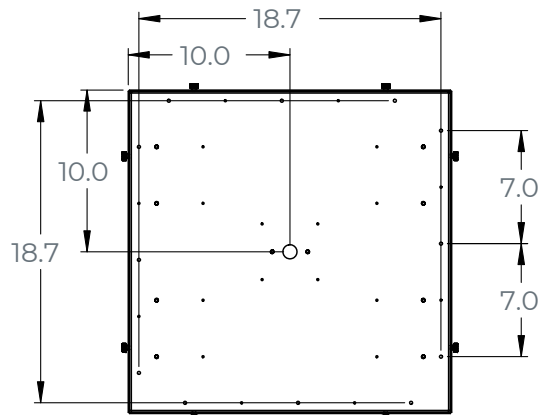

DIMENSIONS

Dimensions in Inches

Mounting Bracket

Dimensions and specifications subject to change without notice.

JOB NAME:

CAT#:

TYPE:

ORDERING

EXAMPLE: L23CH S 58X58 LED 160 DMV WH FR 30 BK EM14

L23CH		S		LED						
1. SERIES	2. MOUNTING	3. SIZE		4. GEAR	5. WATTAGE/LUMENS		6. DRIVER		7. FINISH ¹	
L23CH	S Surface	58X58	58x58"	LED	58 in. x 58 in.		DMV	120-277V	BK	Black
					148	148 Watts 17,020 Lumens		Multivolt	SI	Silver
					266	266 Watts 30,590 Lumens		0-10V	WH	White
								Dimmable		