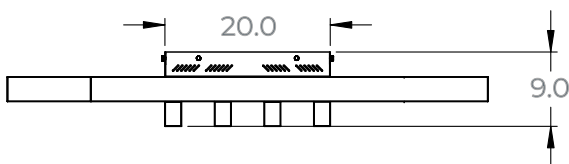

Mounting Bracket

Dimensions and specifications subject to change without notice.