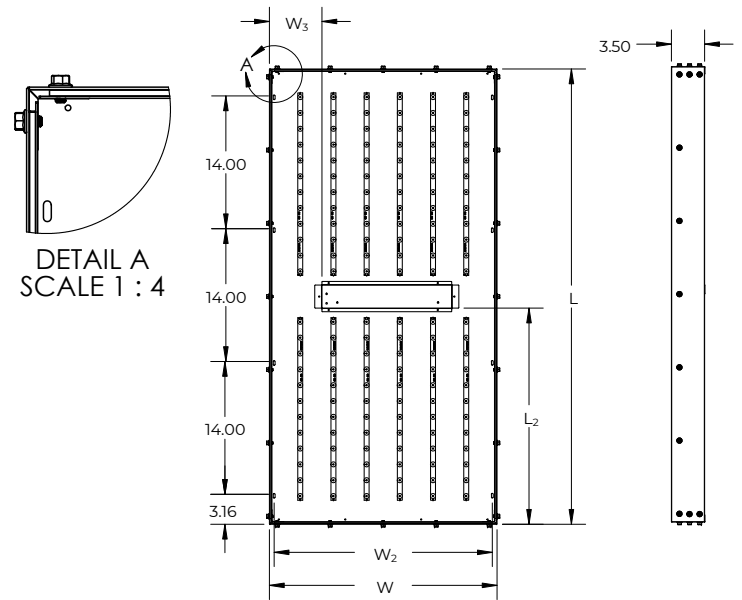

FEATURES & BENEFITS

- 5 standard sizes – 9" x 9", 12" x 12", 20" x 20", 24" x 24", 24" x 48"
- Customizable graphics and backgrounds available
- Pendant and surface mount options available
- Many lumen package / wattage options via programmable drivers
- CRI >80
- >50,000 hrs of L70 LED life
- Power factor >0.90

DIMENSIONS

Part	W	L	W _C	L _C
IGB ST 9X9	9"	9"	4.5"	4.5"
IGB ST 12X12	12"	12"	6"	6"
IGB ST 20X20	20"	20"	10"	10"

Part	W	L	W ₂	W ₃	L ₂
IGB SM 24X24	24"	24"	23"	5.5"	10.8"
IGB SM 24X48	24"	48"	23"	5.5"	22.8"

Stem mount configuration

Surface/pendant mount configuration

Dimensions and specifications subject to change without notice.

JOB NAME:

CAT#:

TYPE:

ORDERING

EXAMPLE: IGB SM 12X12 LED 12 DMV BK 30 EM14

IGB		LED			
1. SERIES	2. MOUNTING	3. WIDTH X LENGTH	4. GEAR	5. WATTAGE ²	6. DRIVER
IGB	P Pendant	9X9 9"W x 9"L	LED	9X9 in. 10 Watts	DMV 120-277V Multivolt 0-10V Dimmable
	SM Surface Mount	12X12 12"W x 12"L		10 12X12 in. 12 Watts	
	ST Stem Mount ¹	20X20 20"W x 20"L		12 20X20 in. 18 Watts	
		24X24 24"W x 24"L		18 24X24 in. 22 Watts	
		24X48 24"W x 48"L		22 24X48 in. 44 Watts	
		48X48 48"W x 48"L		44 48X48 in. 88 Watts	
				88 88 Watts	