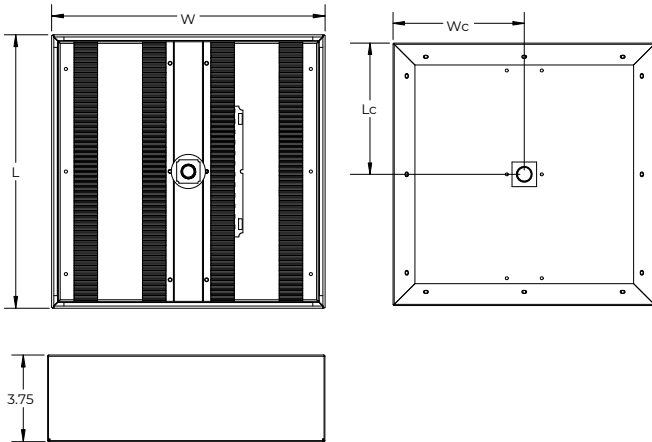

Stem mount configuration