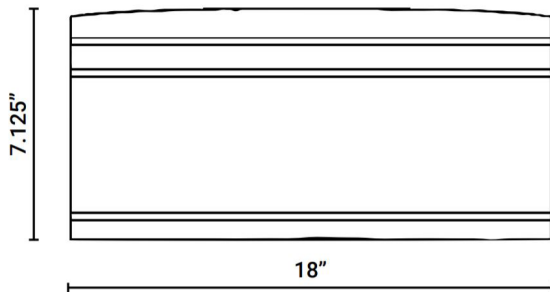

DIMENSIONS

Dimensions and specifications subject to change without notice.