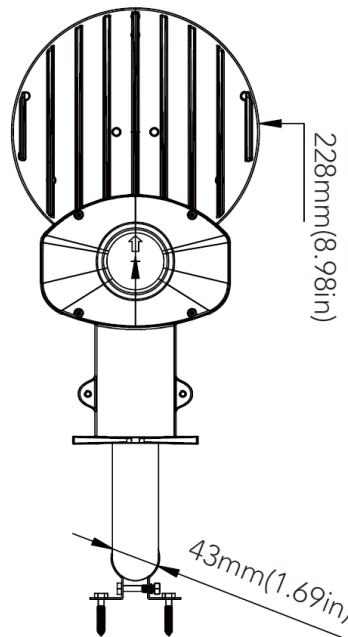

FEATURES & BENEFITS

- Die cast aluminum housing
- Powder coat finish
- Replaces up to 175W MH
- Min CRI 70
- Mounts directly to wall surface or poll with mounting arm kit (sold separately)
- Standard 120-277VAC twist lock photocell included
- $L_{70} \geq 50,000$ hrs.
- THD $\leq 20\%$, PF ≥ 0.9
- Operating Temperature: $-40^{\circ}\text{C} - 45^{\circ}\text{C}$ ($-40^{\circ}\text{F} - 113^{\circ}\text{F}$)
- 5 Year Warranty
- cUL_{us} Listed

DIMENSIONS

Dimensions and specifications subject to change without notice.

JOB NAME:

CAT#:

TYPE:

ORDERING

EXAMPLE: D2D12 LED 45 MV BZ 40

D2D12	LED						
1. SERIES	2. GEAR	3. WATTAGE/LUMENS		4. DRIVER	5. FINISH	6. COLOR TEMP	
D2D12 LED Dusk to Dawn	LED	45	45 Watts 6400 Lumens	MV	120-277VAC	BZ	Bronze
		70	70 Watts 9600 Lumens			40	4000K
			*Lumens at 5000K			50	5000K

Dimensions and specifications subject to change without notice.

JOB NAME:

CAT#:

TYPE:

DLC INFORMATION

DLC Listed Fixtures			
Model Number	Housing Color (hh)	Color Temp (xx)	DLC Listing
D2D12-LED45MVhhxx	hh= BZ, GY	xx= 40,50	Standard
D2D12-LED70MVhhxx	hh= BZ, GY	xx= 40,50	Standard