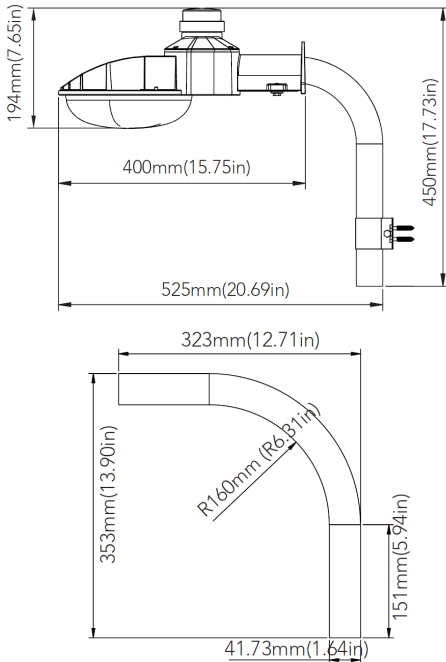

FEATURES & BENEFITS

- Die cast aluminum housing
- Powder coat finish
- Replaces up to 175W MH
- Min CRI 70
- Mounts directly to wall surface or poll with mounting arm kit (sold separately)
- Standard 120-277VAC twist lock photocell included
- $L_{70} \geq 50,000$ hrs.
- THD $\leq 20\%$, PF ≥ 0.9
- Operating Temperature: $-40^{\circ}\text{C} - 45^{\circ}\text{C}$ ($-40^{\circ}\text{F} - 113^{\circ}\text{F}$)
- 5 Year Warranty
- cUL_{us} Listed

DIMENSIONS

Dimensions and specifications subject to change without notice.

JOB NAME:

CAT#:

TYPE:

ORDERING

EXAMPLE: D2D12 LED 45 MV BZ 40

D2D12	LED						
1. SERIES	2. GEAR	3. WATTAGE/LUMENS		4. DRIVER	5. FINISH	6. COLOR TEMP	
D2D12 LED Dusk to Dawn	LED	45	45 Watts 6400 Lumens	MV	120-277VAC	BZ	Bronze
		70	70 Watts 9600 Lumens			40	4000K
			*Lumens at 5000K			50	5000K