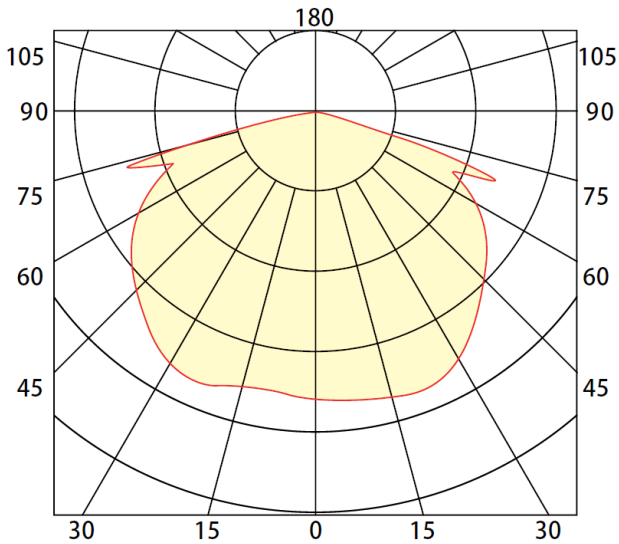

Dimensions and specifications subject to change without notice.

JOB NAME:

CAT#:

TYPE:

DLC INFORMATION

DLC Listed Fixtures			
Model Number	Housing Color (hh)	Color Temp (xx)	DLC Listing
D2D12-LED45MVhhxx	hh= BZ, GY	xx= 40,50	Standard
D2D12-LED70MVhhxx	hh= BZ, GY	xx= 40,50	Standard

PHOTOMETRICS

Performance Data						
System Watts	Voltage	CRI	Lumens (4000K)	LPW (4000K)	Lumens (5000K)	LPW (5000K)
45W	120-277VAC	70	6350lm	141 lm/W	6400lm	142 lm/W
70W	120-277VAC	70	9500lm	136 lm/W	9600lm	137 lm/W