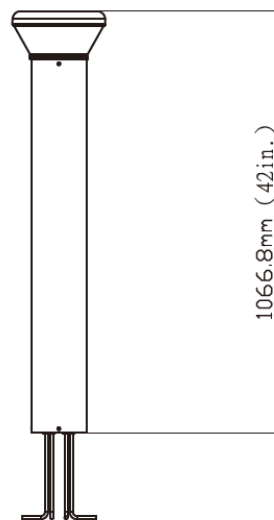

### APPLICATIONS

This attractive 6" diameter bollard is perfect for building entryways, walking paths, and pedestrian plazas, as well as any other location requiring a low-mounting-height light source.

### DIMENSIONS

Dimensions and specifications subject to change without notice.

JOB NAME:

CAT#:

TYPE:

**ORDERING**

EXAMPLE: BOLMA6 LED 26 MV BZ 40

**BOLMA6 LED**