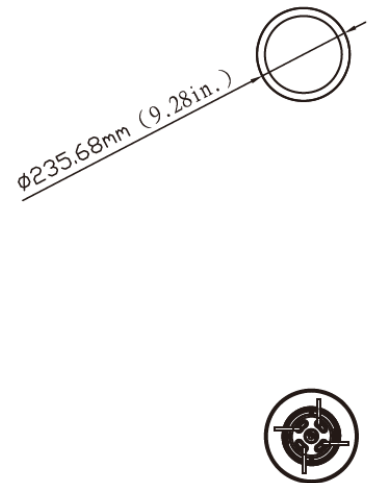

DIMENSIONS

Dimensions and specifications subject to change without notice.