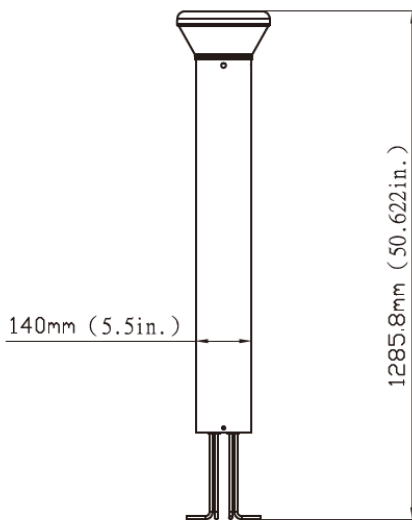

### APPLICATIONS

This attractive 6" diameter bollard is perfect for building entryways, walking paths, and pedestrian plazas, as well as any other location requiring a low-mounting-height light source.

### DIMENSIONS

Dimensions and specifications subject to change without notice.

JOB NAME:

CAT#:

TYPE:

**ORDERING**

EXAMPLE: BOLMA6 LED 26 MV BZ 40

**BOLMA6 LED**