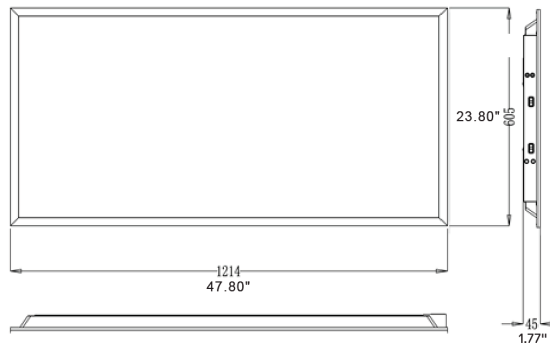

FEATURES & BENEFITS

- Eliminates quality issues with the lens on edge-lit flat panels
- Back-lit LED's evenly illuminate the entire surface of panel with soft, uniform light
- 1x4, 2x2 default wattage is 30W but includes 20W, 30W, & 40W (adjustable in field)
- 2x4 default wattage is 40W but includes 30W, 40W, & 50W (adjustable in field)
- Min CRI 82
- Operating Temperature: -25°C to 40°C (-10°C to 40°C with emergency)
- Beam angle 120°
- 5 Year Warranty
- PF > 0.90
- UL listed

Back View

1x4

DIMENSIONS

DIMENSIONS IN INCHES:

- 1x4 - 11.80"W x 47.80"L x 1.77"H (height with driver)
- 2x2 - 23.78"W x 23.78"L x 1.77"H (height with driver)
- 2x4 - 23.78"W x 47.80"L x 1.77"H (height with driver)

2x2

2x4

Dimensions and specifications subject to change without notice.

JOB NAME:

CAT#:

TYPE:

ORDERING

EXAMPLE: BFP 22L 30M3300M DMV MCT