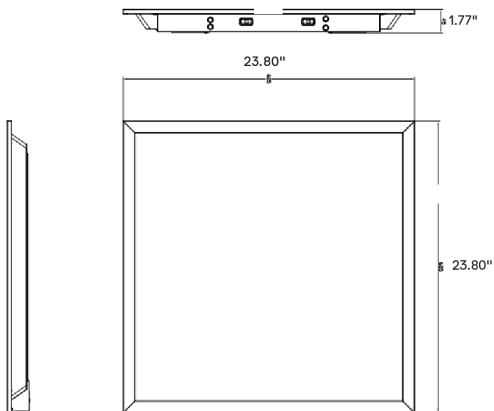

Back View

1x4

DIMENSIONS

DIMENSIONS IN INCHES:

- 1x4 - 11.80"W x 47.80"L x 1.77"H (height with driver)
- 2x2 - 23.78"W x 23.78"L x 1.77"H (height with driver)
- 2x4 - 23.78"W x 47.80"L x 1.77"H (height with driver)

2x2

2x4

Dimensions and specifications subject to change without notice.

JOB NAME:

CAT#:

TYPE:

ORDERING

EXAMPLE: BFP 22L 30M3300M DMV MCT