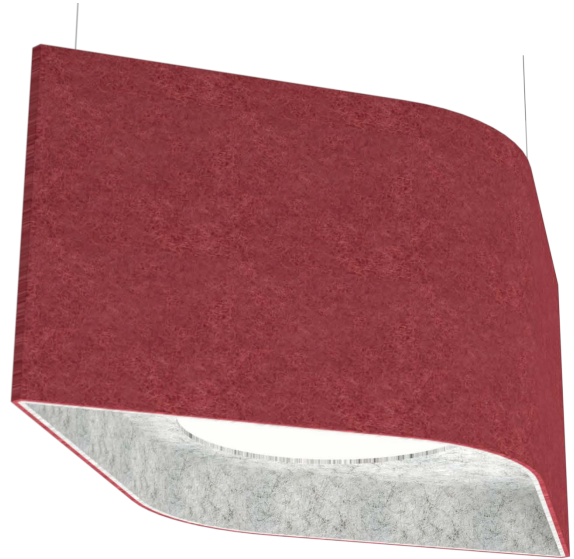

JOB NAME:

CAT#:

TYPE:

APPLICATIONS

Simplicity in a unique form brings us Mobern's Oculus Pendant. Seemingly named for its "eye-shaped" silhouette, this acoustic fixture adds a contemporary flair to your space while maintaining a balanced lighting atmosphere. PET acoustic materials provide sound-absorbing technology to lull the vibrations of a noisy environment. The Oculus pendant is available in 3 sizes ranging from 19" to 34" long, making it a great option for both small and large spaces. While stylish on its own, multiple fixtures can also be arranged, or mounted together, in customizable patterns for a more designed look. 30+ standard color options allow for further customization to enhance the aesthetic of office spaces, schools, restaurants, or anywhere where sound reduction and beautiful design is desired.

FEATURES & BENEFITS

- 3 sizes – small, medium, and large
- 30+ acoustic baffle color options available
- 6' pendant mount hanging kit accommodates most ceiling types
- CRI > 80
- >50,000 hrs of L70 LED life
- Rated for dry and damp locations
- 0-10 Volt dimmable 120-277V (120V ELV/TRIAC avail)
- Power factor >0.90
- 5 year warranty

DIMENSIONS

Part	L	W	H	D
ATD-Small	19"	10"	18"	7"
ATD-Medium	26"	14"	18"	11"
ATD-Large	34"	18"	18"	14"

L = Length
W = Width
H = Height
D = Diameter

Dimensions and specifications subject to change without notice.