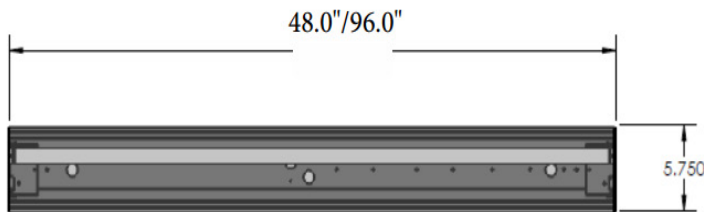

Housing is 22 gauge baked white enamel cold rolled steel body and ends. Wiring knockouts are provided on back end of housing. Ballast cover or reflector snaps into place. No tools are required for ballast access. Lens is held with lift and shift method.

FEATURES & BENEFITS

- A full wireway allows for more uniform light distribution, 1 or 2 LEDs in cross section
- Acrylic #8 pattern lens
- Suitable for a variety of applications
- Min CRI 80
- cETL_{US} Listed for damp locations

DIMENSIONS

2 Rows of LEDs Distribution

1 Row of LEDs Distribution

Dimensions and specifications subject to change without notice.

JOB NAME:

CAT#:

TYPE:

ORDERING