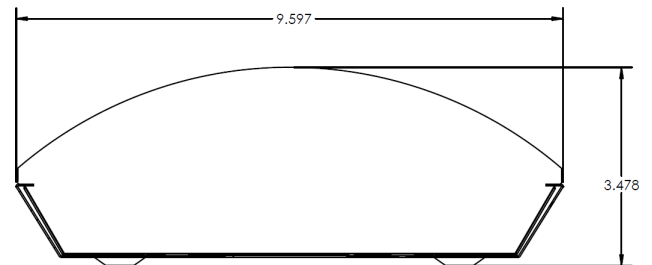

DIMENSIONS

Dimensions and specifications subject to change without notice.