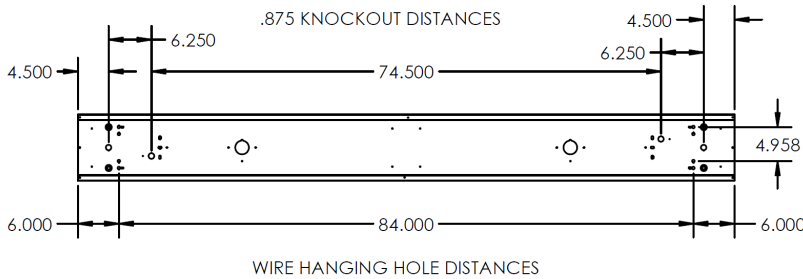

DIMENSIONS

Dimensions and specifications subject to change without notice.