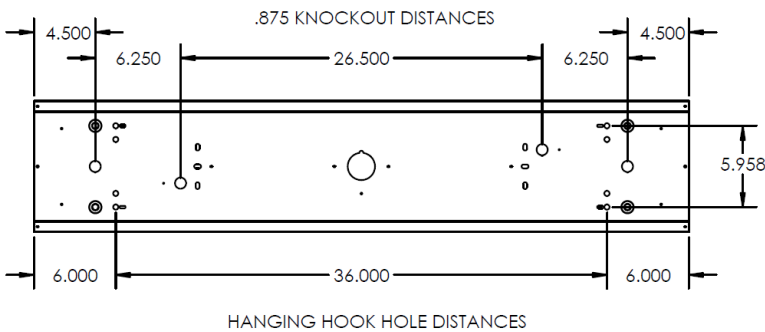

DIMENSIONS

Dimensions and specifications subject to change without notice.