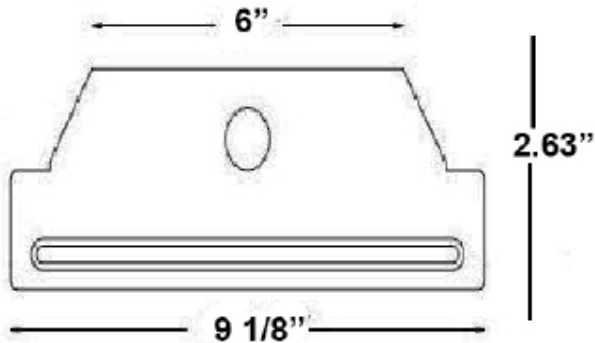

Housing and ends are die-formed and embossed from cold rolled steel. Inspection knockouts provided for mounting to junction box. Driver cover snaps into place eliminating the need for tools when accessing. Diffuser hinges from either side in a lift and shift manner and is self-centering. End caps may be butted together for continuous row mounting. Knockouts are provided for stem mounting.

FEATURES & BENEFITS

- Min CRI 82
- Corrosion and scratch resistant
- Nominal 9" width with a shallow design
- Clear acrylic diffuser with prismatic bottom and ribbed linear sides
- Diffuser self-aligns and hinges from either side for easy maintenance
- Available in lengths from 24 to 48 inches - (2' & 4' lengths)
- Single or continuous row mounting capability
- Surface, stem or chain mountable
- ETL Listed for damp location

DIMENSIONS

DLC Listed	
770-48LED23DMVxx	xx=30,35,40,50
770-48LED35DMVxx	xx=30,35,40,50
770-48LED48DMVxx	xx=30,35,40,50
770-48LED56DMVxx	xx=30,35,40,50

Dimensions and specifications subject to change without notice.