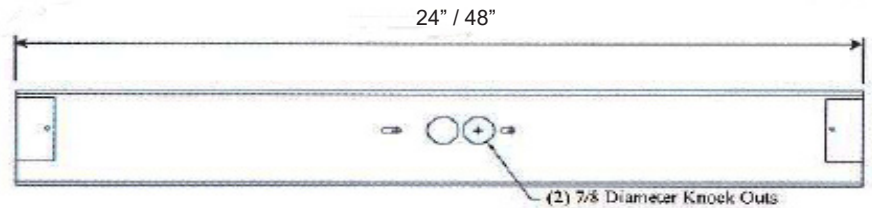

JOB NAME:

CAT#:

TYPE:

APPLICATIONS

Angled LED chrome fixtures provide softly angled light. Designed for bathrooms, kitchens, bulletin boards and above vanity mirrors.

Housing and ends are die-formed from cold rolled steel. Finish is post chrome plated on housing and end caps. One piece end caps fasten with singleacorn type nut. Extruded white translucent acrylic diffuser provides soft illumination. Diffuser is retained by a grooved formation running the length of the fixture and is held in place by the end caps. Mounting holes are provided. Mounts over electrical junction box. Knockouts are provided for flexible conduit attachment. Optional decorative contour bands are available when units are row mounted.

- Post chrome plated steel housing is standard
- Smooth white opal acrylic wraparound diffuser
- Single or continuous row mounting with optional contour band
- Highest quality long life LED
- Min CRI 82
- Double the life expectancy of fluorescent technology
- Optional white enamel finish available
- Every fixture individually tested
- ETL Listed for damp locations

DIMENSIONS

Dimensions and specifications subject to change without notice.

JOB NAME:

CAT#:

TYPE:

ORDERING

EXAMPLE: 74 24 LED 24 DMV 30

74		LED							
1. SERIES	2. SIZE	3. GEAR	4. WATTAGE/LUMENS		5. DRIVER		6. HOUSING		7. COLOR TEMP
74	24 24" 48 48"	LED	<u>2 Ft.</u>		DMV	120-277V Multivolt 0-10V Dimmable	(Blank)	Chrome (std)	30 3000K
			<u>4 Ft.</u>		SDMV	Step dimming Multivolt	WH	White	35 3500K
			24	24 Watts 2250 Lumens	DHV	347-480VAC 0-10V Dimming			40 4000K
			28	28 Watts 2250 Lumens	D347V	347VAC 0-10V Dimming			50 5000K
			24	24 Watts 2250 Lumens	D120	Triac Dimming 120VAC			
			48	48 Watts 4500 Lumens	D277	Triac Dimming 277VAC			
			57	57 Watts 5100 Lumens					