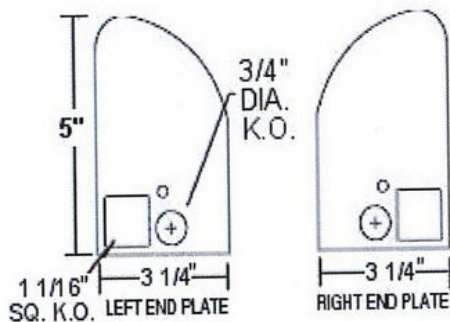

JOB NAME:

CAT#:

TYPE:

APPLICATIONS

Angled LED chrome fixtures provide softly angled light. Designed for bathrooms, kitchens, bulletin boards and above vanity mirrors.

Housing and ends are die-formed from cold rolled steel. Finish is post chrome plated on housing and end caps. One piece end caps fasten with singleacorn type nut. Extruded white translucent acrylic diffuser provides soft illumination. Diffuser is retained by a grooved formation running the length of the fixture and is held in place by the end caps. Mounting holes are provided. Mounts over electrical junction box. Knockouts are provided for flexible conduit attachment. Optional decorative contour bands are available when units are row mounted.

- Post chrome plated steel housing is standard
- Smooth white opal acrylic wraparound diffuser
- Single or continuous row mounting with optional contour band
- Highest quality long life LED
- Min CRI 82
- Double the life expectancy of fluorescent technology
- Optional white enamel finish available
- Every fixture individually tested
- ETL Listed for damp locations

DIMENSIONS

Dimensions and specifications subject to change without notice.

JOB NAME:

CAT#:

TYPE:

ORDERING

EXAMPLE: 74 24 LED 24 DMV 30

74		LED							
1. SERIES	2. SIZE	3. GEAR	4. WATTAGE/LUMENS		5. DRIVER		6. HOUSING		7. COLOR TEMP
74	24 24" 48 48"	LED	<u>2 Ft.</u>		DMV	120-277V Multivolt 0-10V Dimmable	(Blank)	Chrome (std)	30 3000K
			<u>4 Ft.</u>		SDMV	Step dimming Multivolt	WH	White	35 3500K
			24	24 Watts 2250 Lumens	DHV	347-480VAC 0-10V Dimming			40 4000K
			28	28 Watts 2250 Lumens	D347V	347VAC 0-10V Dimming			50 5000K
			24	24 Watts 2250 Lumens	D120	Triac Dimming 120VAC			
			48	48 Watts 4500 Lumens	D277	Triac Dimming 277VAC			
			57	57 Watts 5100 Lumens					

Dimensions and specifications subject to change without notice.