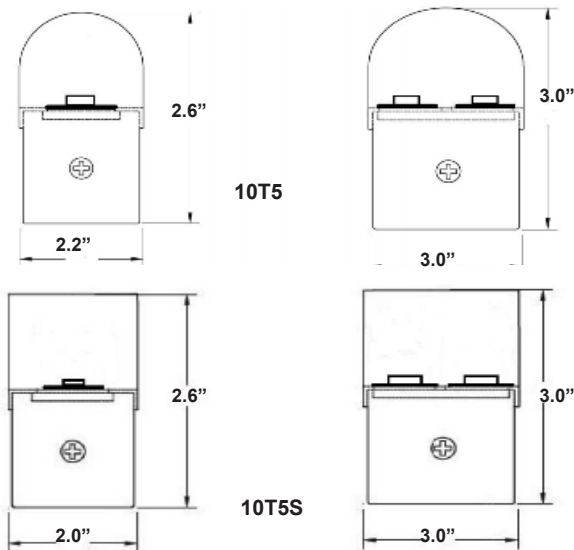

JOB NAME:

CAT#:

TYPE:

APPLICATIONS

This full body micro silhouette makes a bold statement with a minimal design in your choice of finish. Scaled to the LED the matte white diffuser surrounds the diodes for soft lighting. This fixture can be surface mounted on wall or ceiling or pendant mounted with a specially engineered cable mounting kit.

DIMENSIONS

Dimensions and specifications subject to change without notice.

JOB NAME:

CAT#:

TYPE:

ORDERING

EXAMPLE: 10T5 24 LED 12 DMV WH SW 40

LED

1. SERIES	2. WIDTH	3. LENGTH	4. GEAR	5. WATTAGE/LUMENS	6. DRIVER	7. FINISH
10T5 Rounded LED Surface Mount	(Blank) 2" W 3"	24 22.5" 36 34.5" 48 46.25" 96 92"	LED	24 (2" Wide) 12 12 Watts 1080 Lumens 18 18 Watts 1700 Lumens 24 (3" Wide) 24 24 Watts 2160 Lumens 28 28 Watts 2700 Lumens 35 35 Watts 3400 Lumens 36 (2" Wide) 22 22 Watts 1600 Lumens 29 29 Watts 2755 Lumens 36 36 Watts 3240 Lumens 36 (3" Wide) 44 44 Watts 4180 Lumens 58 58 Watts 5510 Lumens 48 (2" Wide) 24 24 Watts 2160 Lumens 28 28 Watts 2520 Lumens 35 36 Watts 3240 Lumens 48 (3" Wide) 32 32 Watts 2880 Lumens 40 40 Watts 4000 Lumens 48 48 Watts 4320 Lumens 57 57 Watts 5400 Lumens 72 72 Watts 7000 Lumens 96 (2" Wide) 32 32 Watts 3200 Lumens 48 48 Watts 4320 Lumens 57 57 Watts 5400 Lumens 72 72 Watts 6480 Lumens 96 (3" Wide) 80 80 Watts 8000 Lumens 114 114 Watts 10250 Lumens 144 144 Watts 12960 Lumens	DMV 120-277V Multivolt 0-10V Dimmable SDMV Step dimming Multivolt DHV 347-480VAC 0-10V Dimming D347V 347VAC 0-10V Dimming D120 Triac Dimming 120VAC D277 Triac Dimming 277VAC	WH White BK Black BN Brushed Nickel BZ Bronze SI Silver