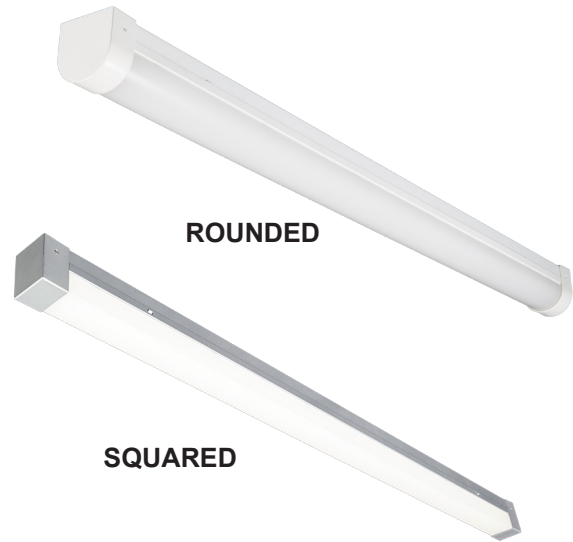

JOB NAME:

CAT#:

TYPE:

APPLICATIONS

This full body micro silhouette makes a bold statement with a minimal design in your choice of finish. Scaled to the LED the matte white diffuser surrounds the diodes for soft lighting. This fixture can be surface mounted on wall or ceiling or pendant mounted with a specially engineered cable mounting kit.

FEATURES & BENEFITS

- Fully assembled housing is formed and welded, 22 gauge steel, chemically treated to resist corrosion and enhance paint adhesion
- Clean body - No knock-outs on sides or ends.
- Knockouts on back accept standard electrical fittings (by others). Consult factory for other locations.
- Surface mount or pendant mount; horizontal or vertical
- $L_{70} \geq 60,000$ hrs
- Min CRI 80
- cETL_{US} Listed

1. SERIES	2. WIDTH	3. LENGTH	4. GEAR	5. WATTAGE/LUMENS	6. DRIVER	7. FINISH
10T5 Rounded LED Surface Mount	(Blank) 2" W 3"	24 22.5" 36 34.5" 48 46.25" 96 92"	LED	24 (2" Wide) 12 12 Watts 1080 Lumens 18 18 Watts 1700 Lumens 24 (3" Wide) 24 24 Watts 2160 Lumens 28 28 Watts 2700 Lumens 35 35 Watts 3400 Lumens 36 (2" Wide) 22 22 Watts 1600 Lumens 29 29 Watts 2755 Lumens 36 36 Watts 3240 Lumens 36 (3" Wide) 44 44 Watts 4180 Lumens 58 58 Watts 5510 Lumens 48 (2" Wide) 24 24 Watts 2160 Lumens 28 28 Watts 2520 Lumens 35 36 Watts 3240 Lumens 48 (3" Wide) 32 32 Watts 2880 Lumens 40 40 Watts 4000 Lumens 48 48 Watts 4320 Lumens 57 57 Watts 5400 Lumens 72 72 Watts 7000 Lumens 96 (2" Wide) 32 32 Watts 3200 Lumens 48 48 Watts 4320 Lumens 57 57 Watts 5400 Lumens 72 72 Watts 6480 Lumens 96 (3" Wide) 80 80 Watts 8000 Lumens 114 114 Watts 10250 Lumens 144 144 Watts 12960 Lumens	DMV 120-277V Multivolt 0-10V Dimmable SDMV Step dimming Multivolt DHV 347-480VAC 0-10V Dimming D347V 347VAC 0-10V Dimming D120 Triac Dimming 120VAC D277 Triac Dimming 277VAC	WH White BK Black BN Brushed Nickel BZ Bronze SI Silver