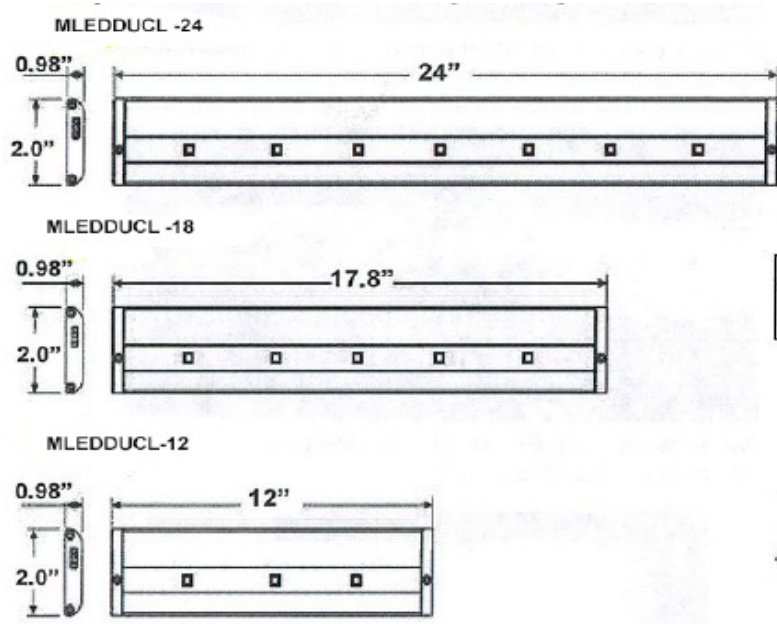

Choose from 3 sizes with integral LEDs and driver that can be used individually with a cord and plug and on/off switch provided or joined together with a mini coupler of 15" joiner cord also supplied with every fixture. An optional hardware junction box is available for hardwire applications. Less than 3/4" in height makes it one of the shallowest fixtures on the market. To dim, use recommended fluorescent/LED dimmers.

FEATURES & BENEFITS

- UL/cUL Listed for wet location
- Molded of durable non-corrosive UV resistant resins
- Fits most 3" diameter posts
- UL listed for wet locations

DIMENSIONS

Dimensions and specifications subject to change without notice.

ACCESSORIES

MLEDDUCLJBOX Hardwire J Box 4¼"L x 1⅞"W x 1"D

Dimensions and specifications subject to change without notice.

JOB NAME:

CAT#:

TYPE:

TECHNICAL INFO

Mini coupler (included) joins two fixtures together and maintains LED spacing.

Easily hidden under shelves with 0.63 inches in depth.

Dimensions and specifications subject to change without notice.