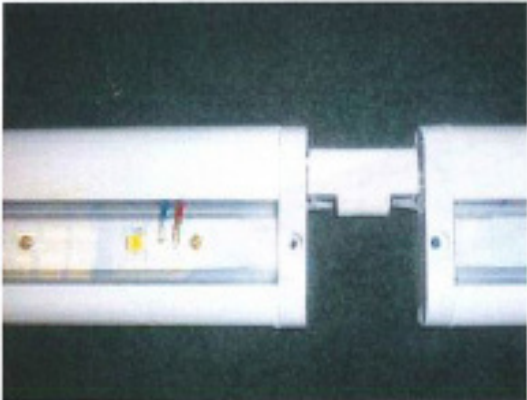

Choose from 3 sizes with integral LEDs and driver that can be used individually with a cord and plug and on/off switch provided or joined together with a mini coupler of 15" joiner cord also supplied with every fixture. An optional hardware junction box is available for hardwire applications. Less than 3/4" in height makes it one of the shallowest fixtures on the market. To dim, use recommended fluorescent/LED dimmers.

FEATURES & BENEFITS

- UL/cUL Listed for wet location
- Molded of durable non-corrosive UV resistant resins
- Fits most 3" diameter posts
- UL listed for wet locations

DIMENSIONS

Dimensions and specifications subject to change without notice.

ACCESSORIES

MLEDDUCLJBOX Hardwire J Box 4¼"L x 1⅞"W x 1"D

Dimensions and specifications subject to change without notice.

JOB NAME:

CAT#:

TYPE:

TECHNICAL INFO

Mini coupler (included) joins two fixtures together and maintains LED spacing.

Mini Coupler (included)
(Expanded view)

Hardwire Junction Box (sold separately) works easily with mini coupler (Included)

Hardwire Junction Box mounts easily with two screws.

LED undercabinet mounts easily with screws without opening fixture.