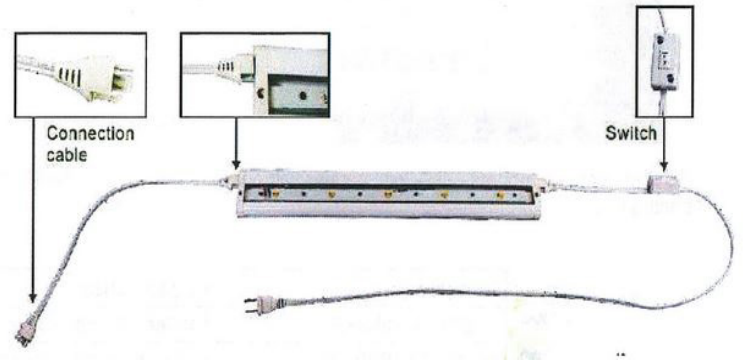

JOB NAME:

CAT#:

TYPE:

APPLICATIONS

This new dimmable LED undercabinet light provides the benefits of LED at a budget price. Utilizing less than a third the energy of fluorescent light and 75 percent less than xenon, this sleek LED undercabinet features CREE LEDs engineered for wide spread comfortable task lighting. Ideal for undercabinets in kitchen and other task areas where cool task lighting is a must.

Choose from 3 sizes with integral LEDs and driver that can be used individually with a cord and plug and on/off switch provided or joined together with a mini coupler of 15" joiner cord also supplied with every fixture. An optional hardware junction box is available for hardwire applications. Less than 3/4" in height makes it one of the shallowest fixtures on the market. To dim, use recommended fluorescent/LED dimmers.

FEATURES & BENEFITS

- UL/cUL Listed for wet location
- Molded of durable non-corrosive UV resistant resins
- Fits most 3" diameter posts
- UL listed for wet locations

DIMENSIONS

Dimensions and specifications subject to change without notice.