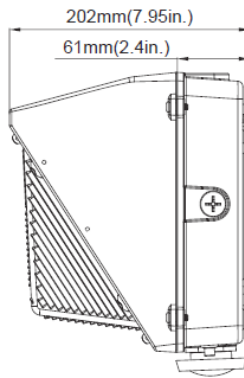

DIMENSIONS

Dimensions and specifications subject to change without notice.

JOB NAME:

CAT#:

TYPE:

ORDERING

MIMDWPKSR LED 45 DMV BZ 40 EM S PC

MIMDWPKSR LED