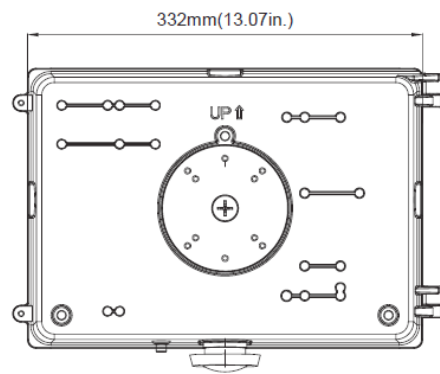

DIMENSIONS

Dimensions and specifications subject to change without notice.

JOB NAME:

CAT#:

TYPE:

ORDERING

MIMDWPKSR LED 45 DMV BZ 40 EM S PC

MIMDWPKSR LED