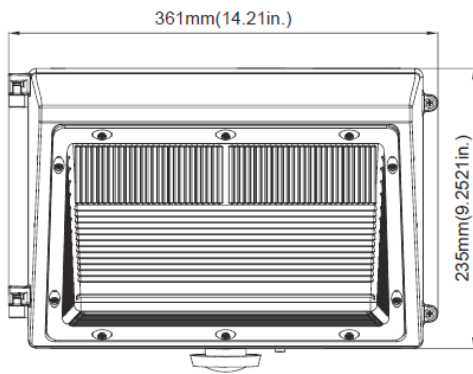

DIMENSIONS

Dimensions and specifications subject to change without notice.