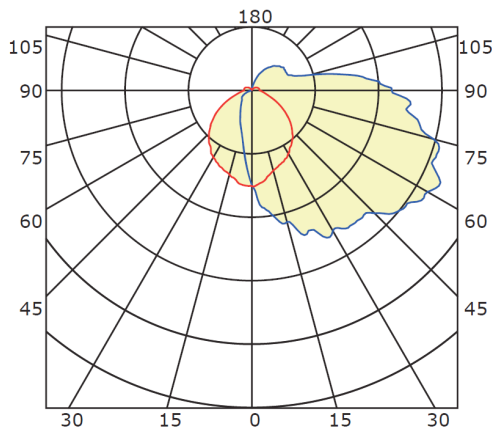

PHOTOMETRICS

Average Diffuse Angle(50%): 103.0°

Notes:

- ¹Consult for other options
- ²Special Order
- ³O is Optional

Dimensions and specifications subject to change without notice.