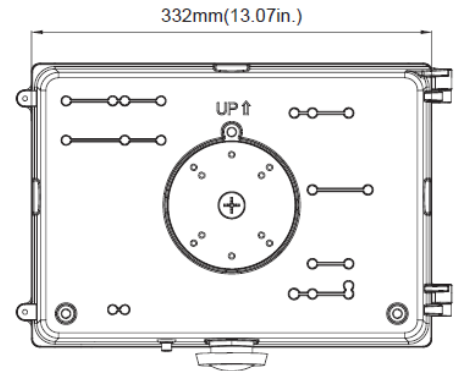

### DIMENSIONS

Dimensions and specifications subject to change without notice.

JOB NAME:

CAT#:

TYPE:

**ORDERING**

MIMDCOWPKSR LED 45 DMV BZ 40 EM OS PC

**MIMDCOWPKSR LED**