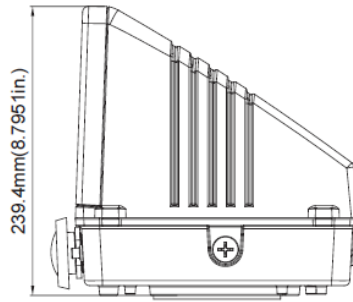

DIMENSIONS

Dimensions and specifications subject to change without notice.