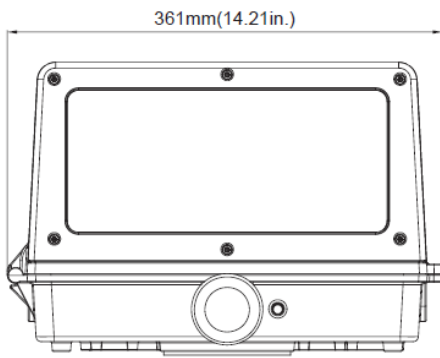

### DIMENSIONS

Dimensions and specifications subject to change without notice.

JOB NAME:

CAT#:

TYPE:

**ORDERING**

MIMDCOWPKSR LED 45 DMV BZ 40 EM OS PC

**MIMDCOWPKSR LED**